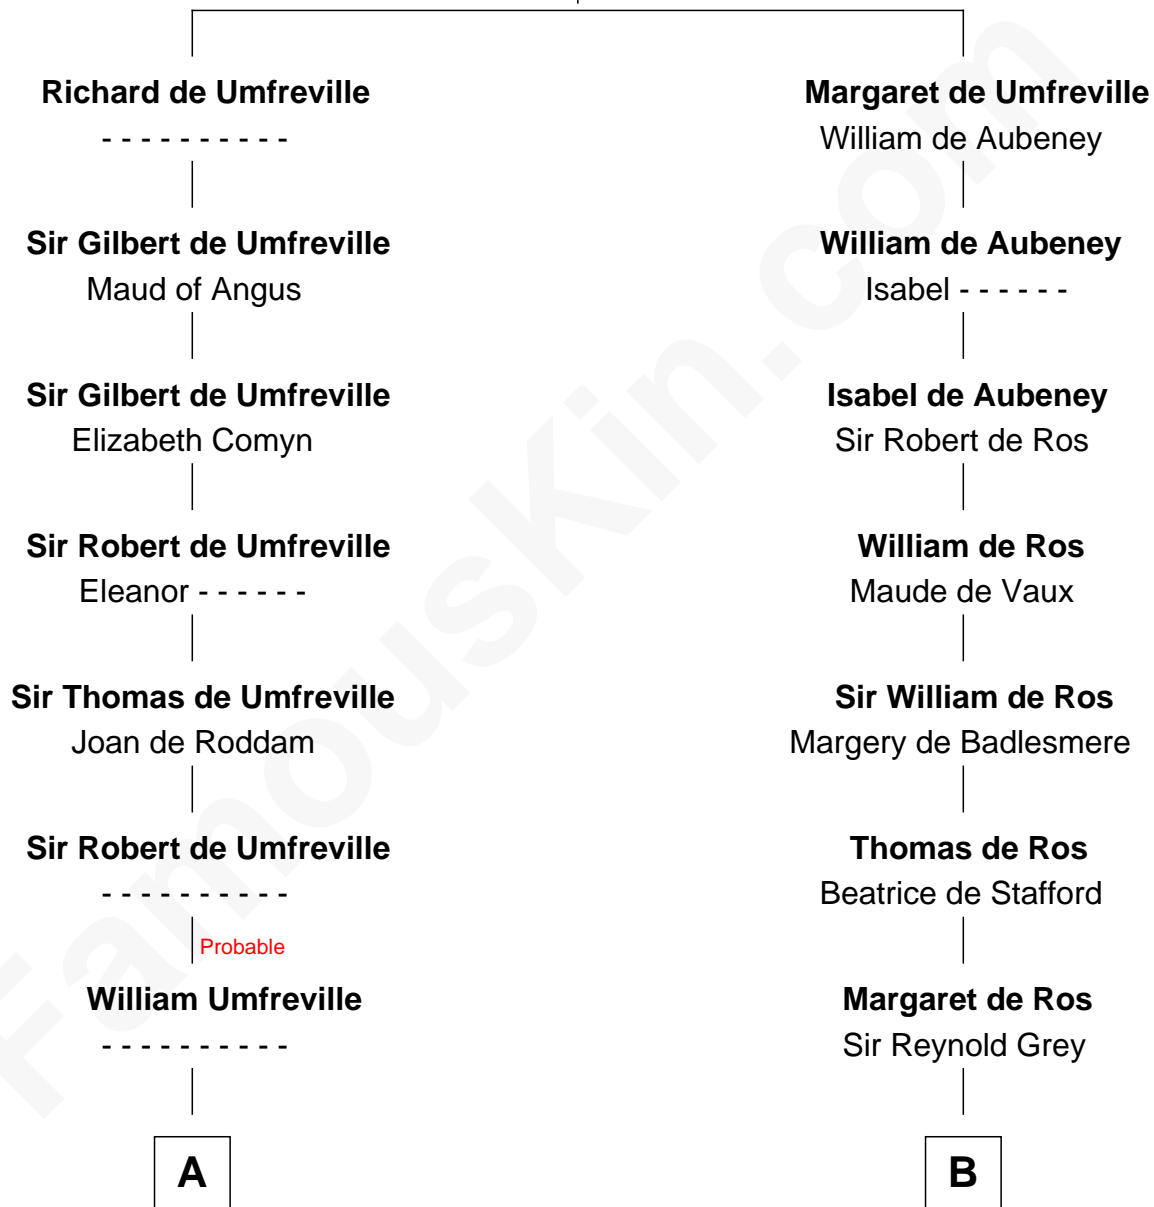

FamousKin.com

Relationship Chart of

Helen (Herron) Taft

First Lady of President William H. Taft

19th cousin of

Bathsheba (Ruggles) Spooner

First woman executed for murder in U.S. by non-British government

Sir Odinel de Umfreville

Alice de Lucy

C

Maria Clinton

Ela Collins

Harriet Anne Collins

John Williamson Herron

Helen (Herron) Taft

First Lady of William H. Taft

D

Rev. Timothy Ruggles

Mary White

Timothy Dwight Ruggles

Bathsheba Bourne

Bathsheba (Ruggles) Spooner

First Woman Executed in U.S.

FamousKin.com