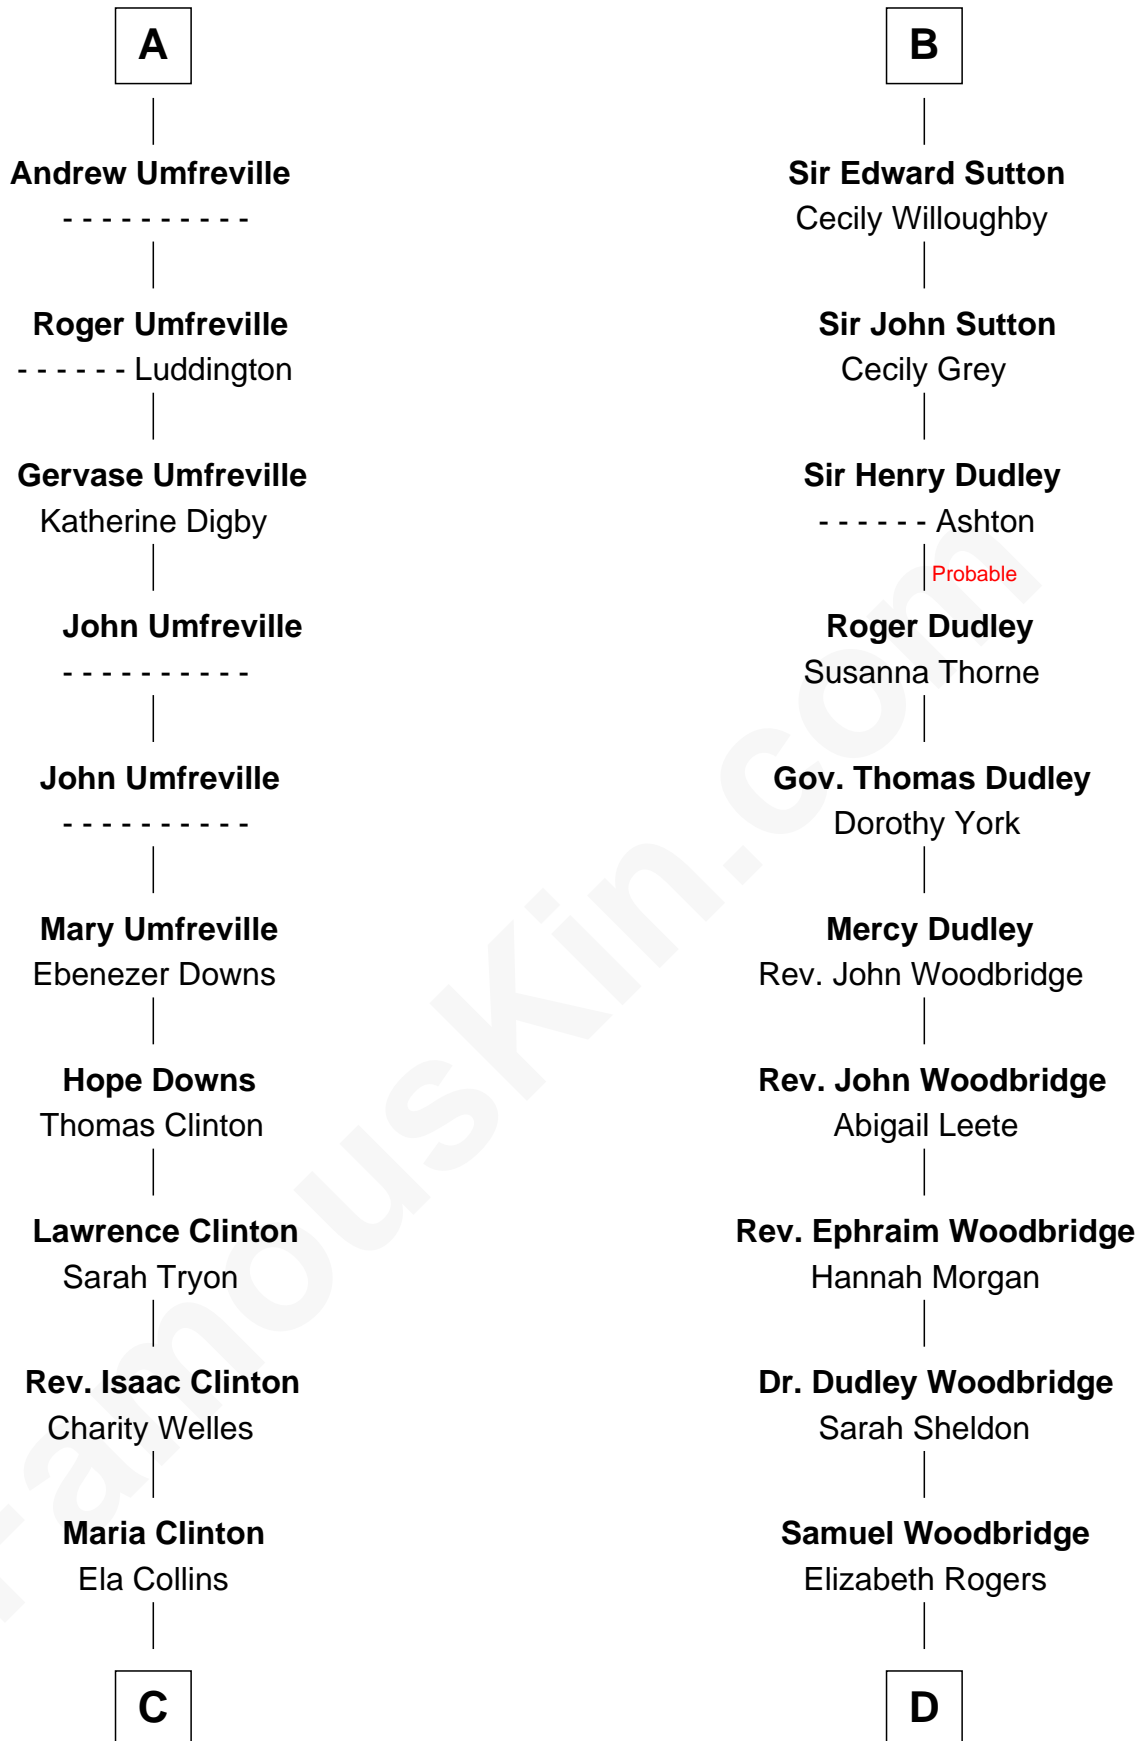

FamousKin.com

Relationship Chart of

Helen (Herron) Taft

First Lady of President William H. Taft

18th cousin 3 times removed of

Humphrey Bogart
Movie Actor

Sir Roger de Quincy
Helen of Galloway

Elisabeth de Quincy
Alexander Comyn

Margaret de Quincy
Sir William de Ferrers

Elizabeth Comyn
Sir Gilbert de Umfreville

Joan de Ferrers
Sir Thomas de Berkeley

Sir Robert de Umfreville
Eleanor - - - - -

Sir Maurice de Berkeley
Eve la Zouche

Sir Thomas de Umfreville
Joan de Roddam

Thomas de Berkeley
Katherine de Clyvedon

Sir Robert de Umfreville
- - - - -

Sir John Berkeley
Elizabeth Betteshorne

William Umfreville
- - - - -

Elizabeth Berkeley
Sir John Sutton

William Umfreville
- - - - -

Sir Edmund Sutton
Joyce Tiptoft

A

B

C

Harriet Anne Collins
John Williamson Herron

Helen (Herron) Taft
First Lady of William H. Taft

D

Charlotte Sophia Woodbridge
Dyer Perkins