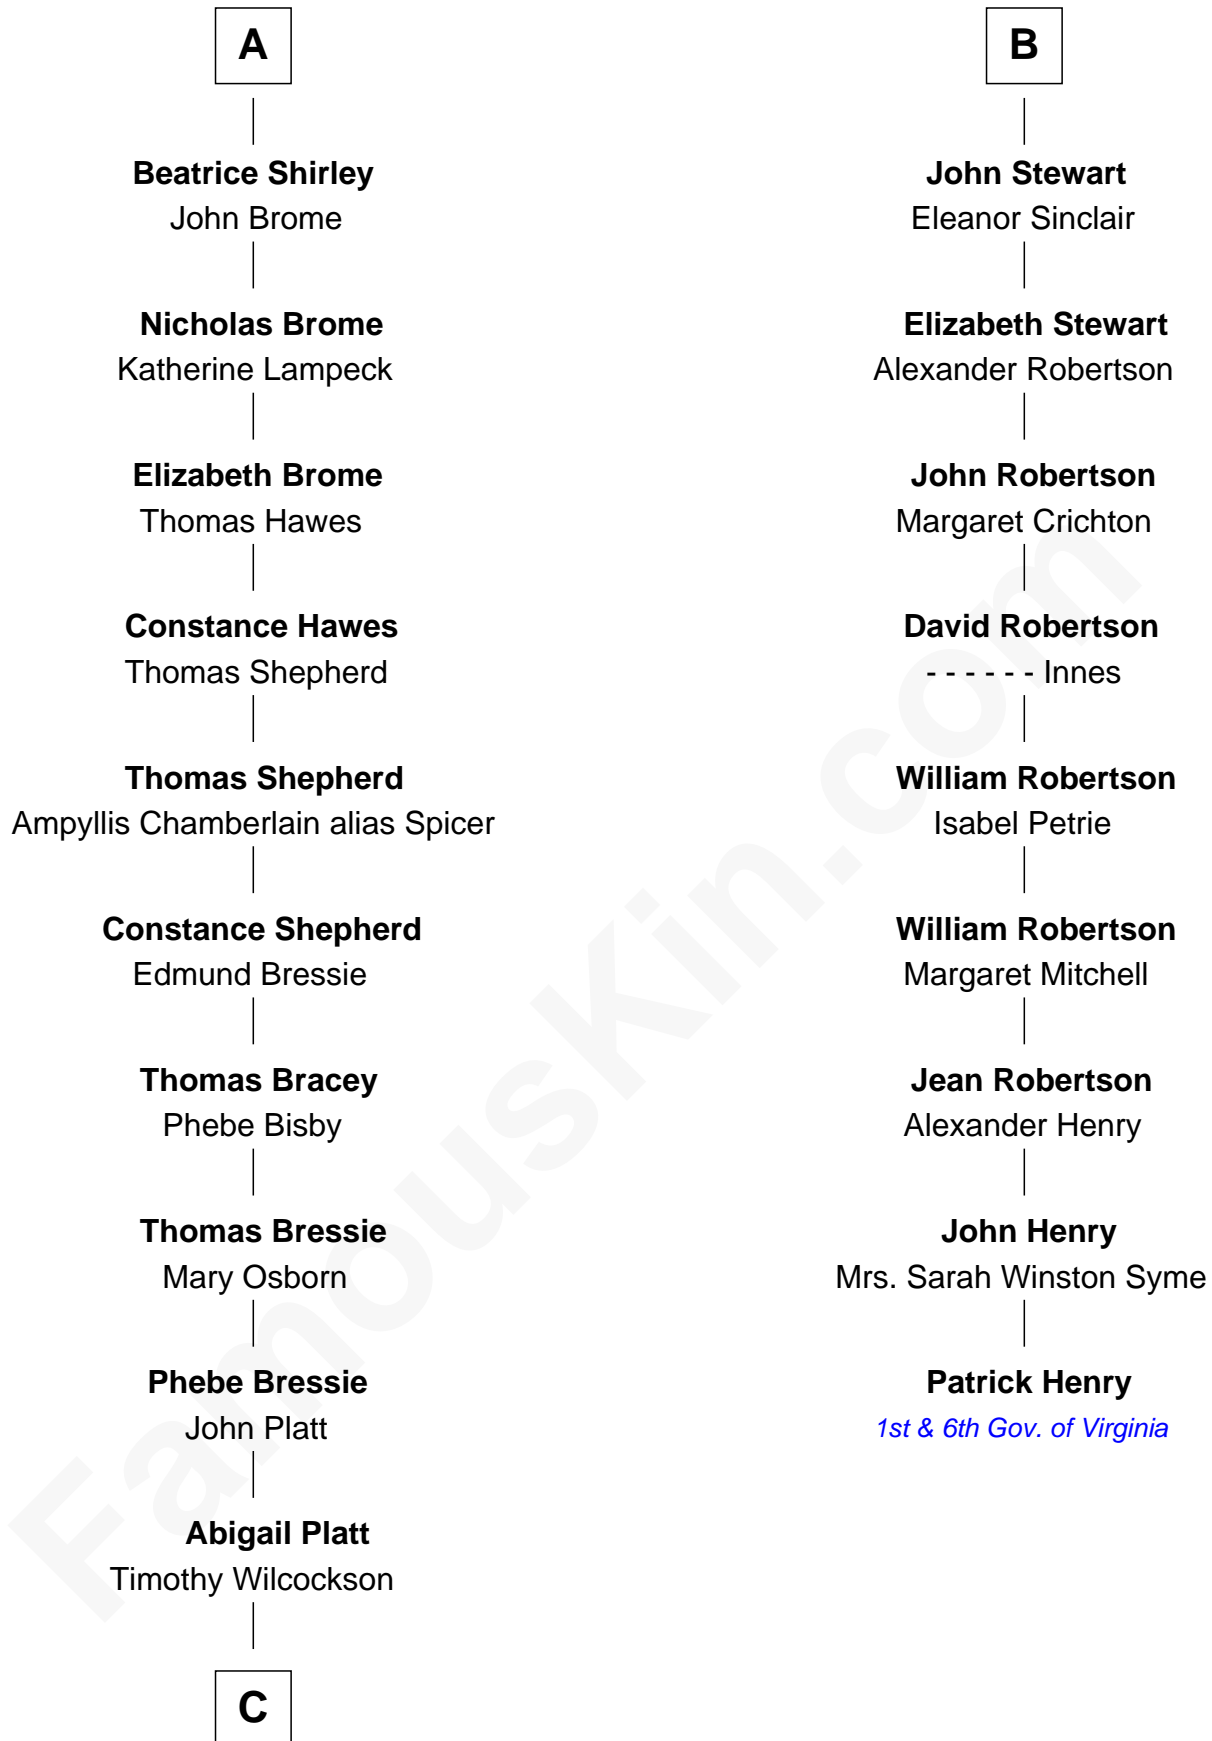

FamousKin.com

Relationship Chart of

Helen (Herron) Taft

First Lady of President William H. Taft

15th cousin 6 times removed of

Patrick Henry

1st and 6th Governor of Virginia

C

—
Joanna Wilcockson

David Welles

—
Charity Welles

Rev. Isaac Clinton

—
Maria Clinton

Ela Collins

—
Harriet Anne Collins

John Williamson Herron

—
Helen (Herron) Taft

First Lady of William H. Taft