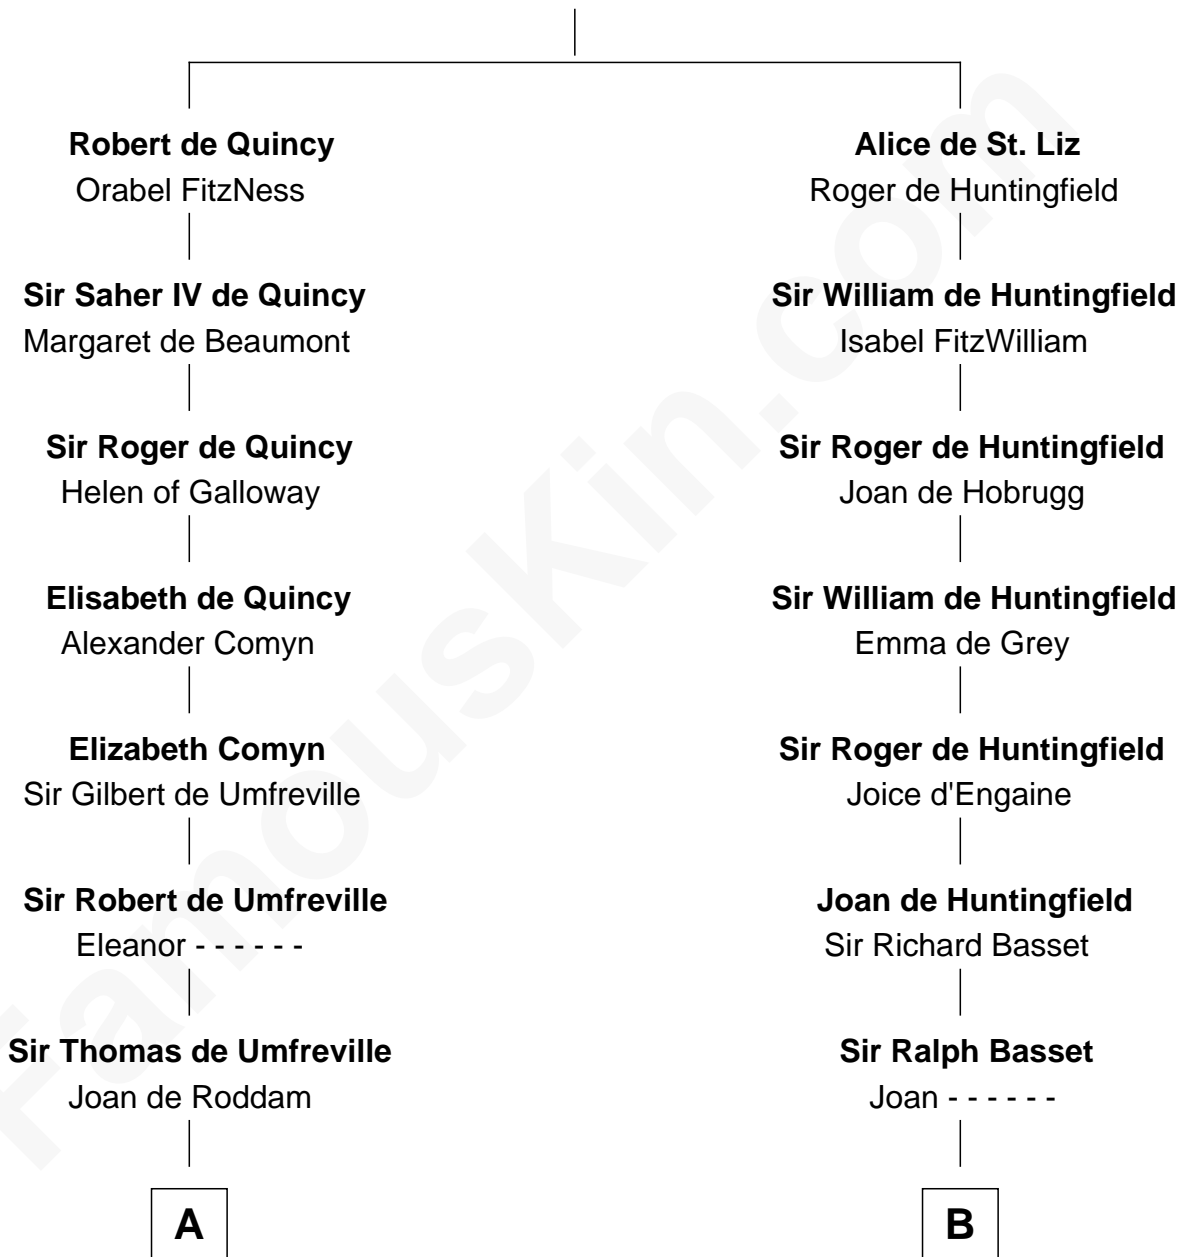

Saher I de Quincy

Maud de St. Liz