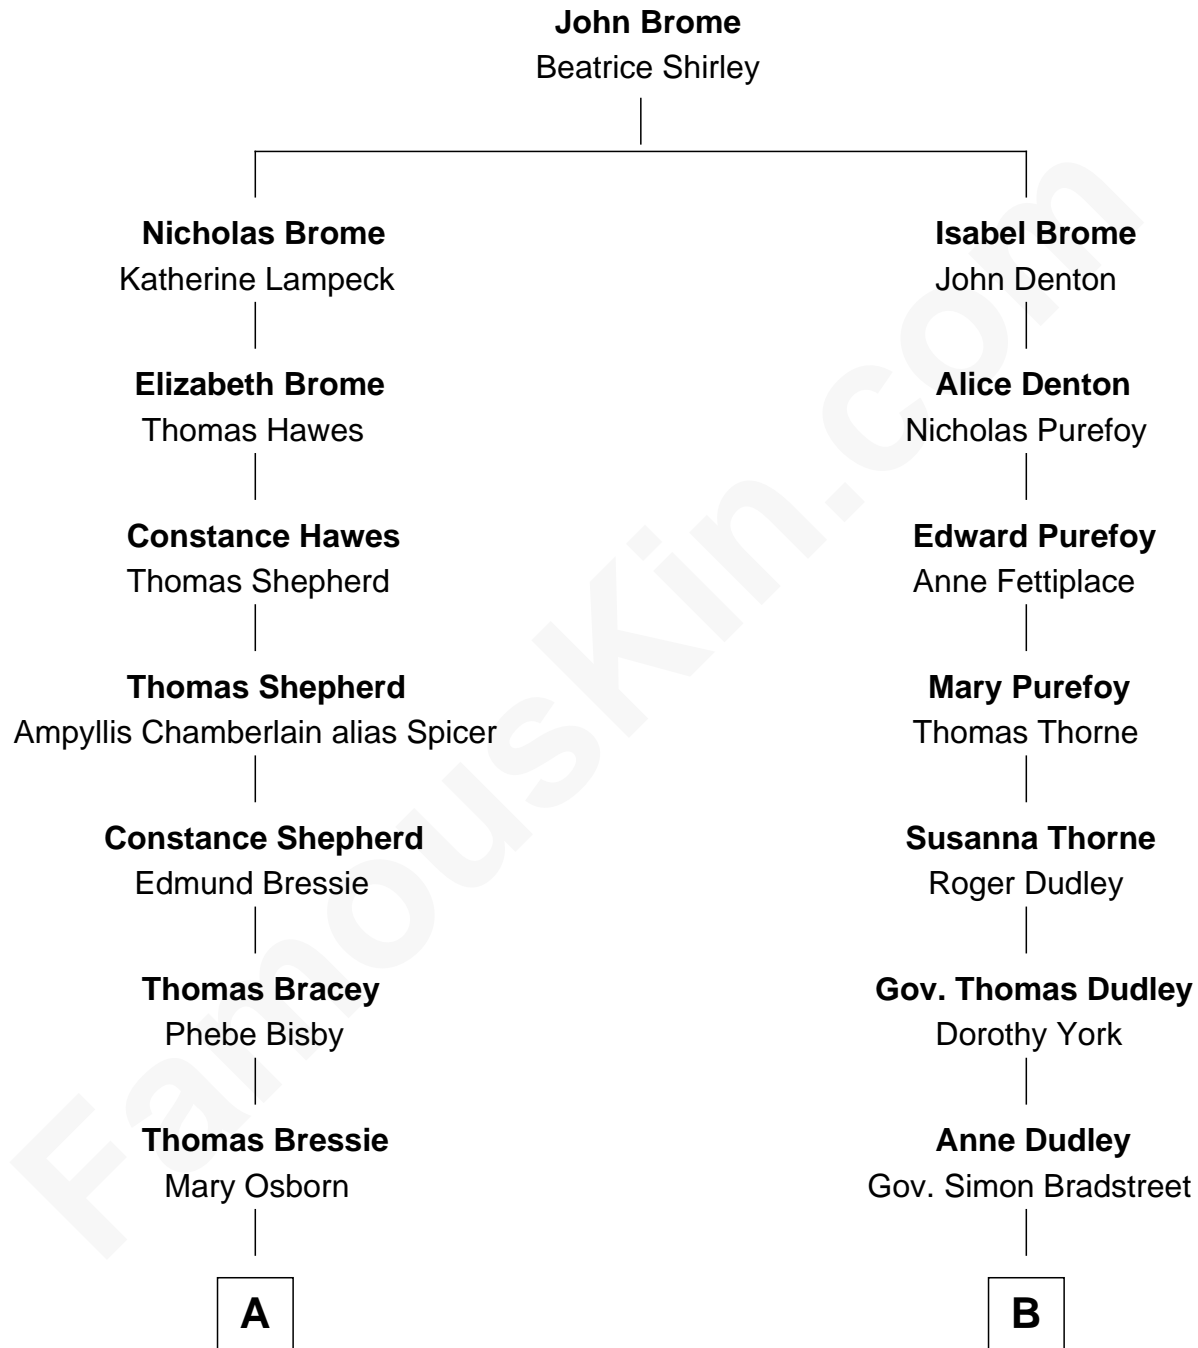

FamousKin.com

Relationship Chart of

Helen (Herron) Taft

First Lady of President William H. Taft

13th cousin 5 times removed of

Kate Upton

Sports Illustrated Swimsuit Cover Model