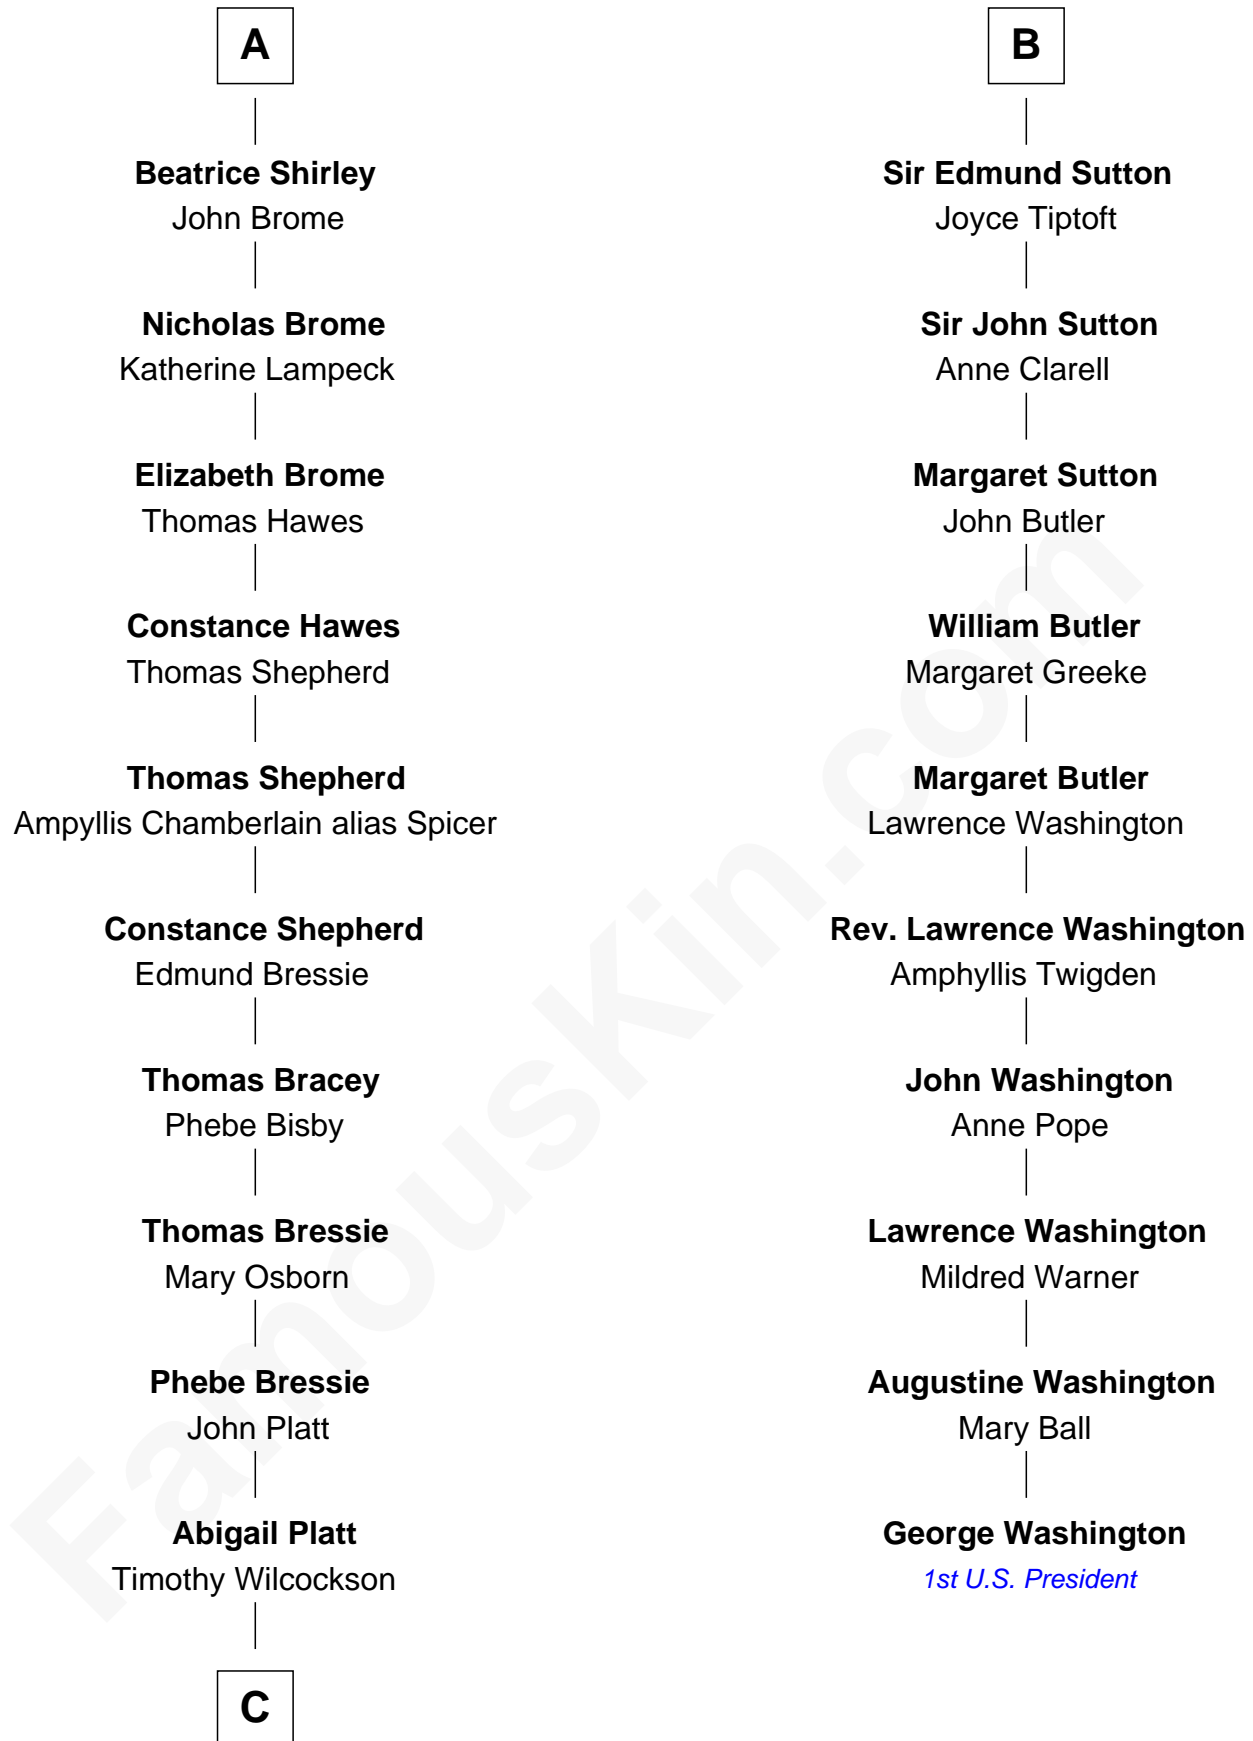

FamousKin.com

Relationship Chart of

Helen (Herron) Taft

First Lady of President William H. Taft

16th cousin 5 times removed of

George Washington

1st U.S. President

C

—
Joanna Wilcockson

David Welles

—
Charity Welles

Rev. Isaac Clinton

—
Maria Clinton

Ela Collins

—
Harriet Anne Collins

John Williamson Herron

—
Helen (Herron) Taft

First Lady of William H. Taft