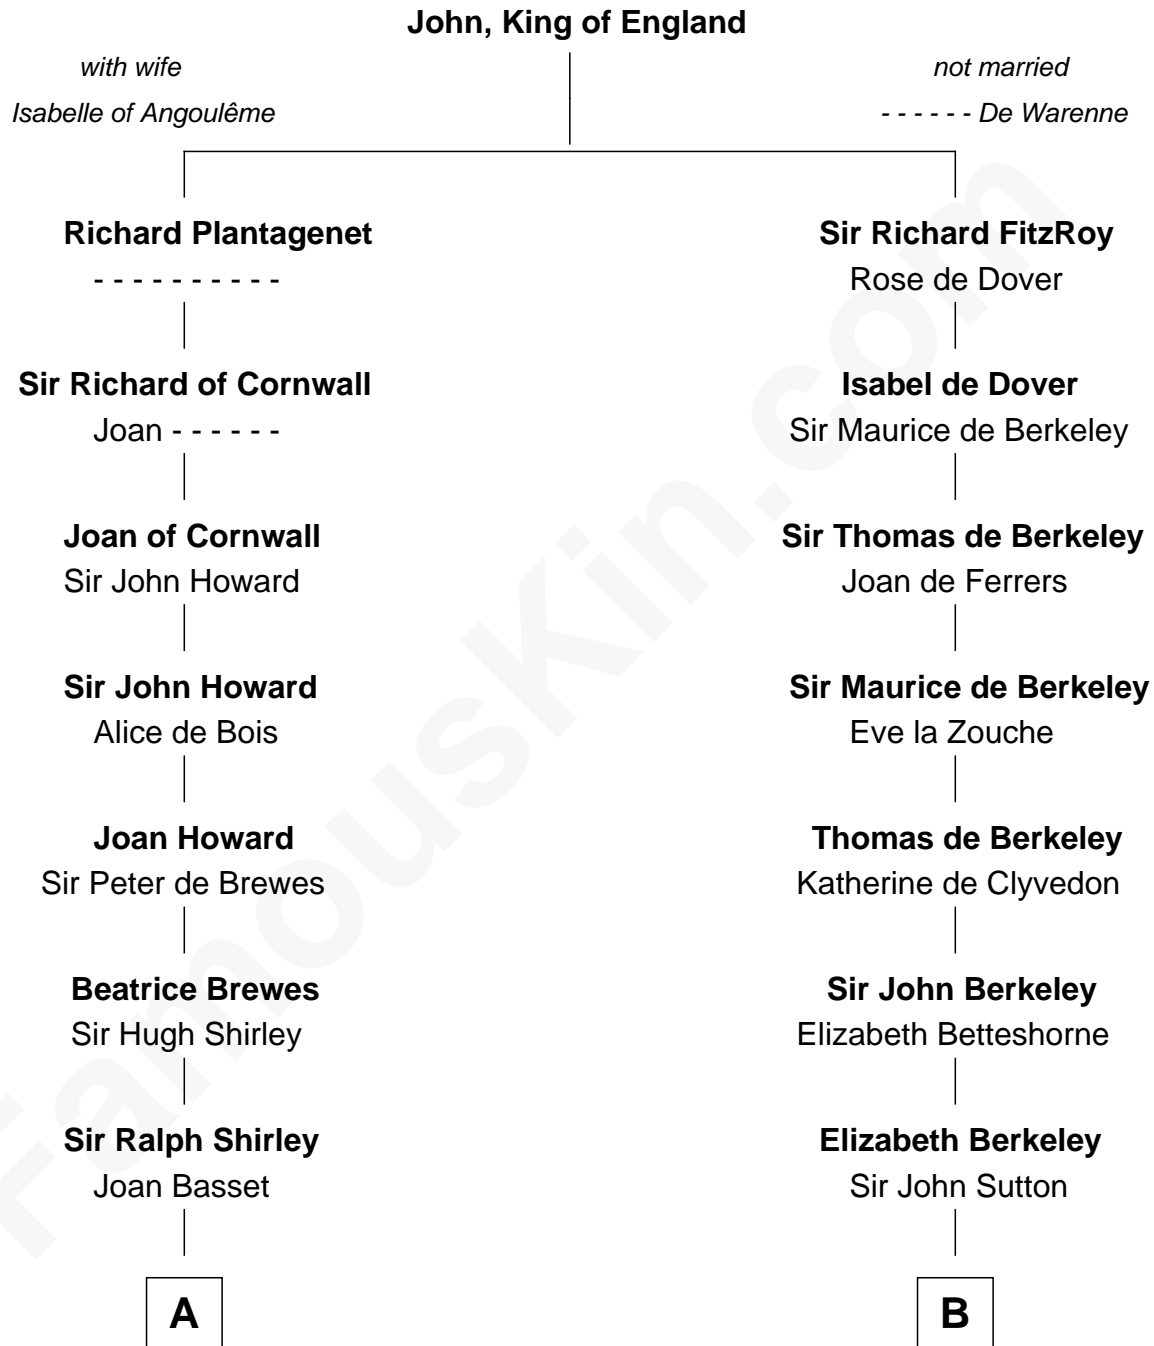

FamousKin.com

Relationship Chart of

Helen (Herron) Taft

First Lady of President William H. Taft

16th cousin 5 times removed of

George Washington

1st U.S. President

C

—
Joanna Wilcockson

David Welles

—
Charity Welles

Rev. Isaac Clinton

—
Maria Clinton

Ela Collins

—
Harriet Anne Collins

John Williamson Herron

—
Helen (Herron) Taft

First Lady of William H. Taft