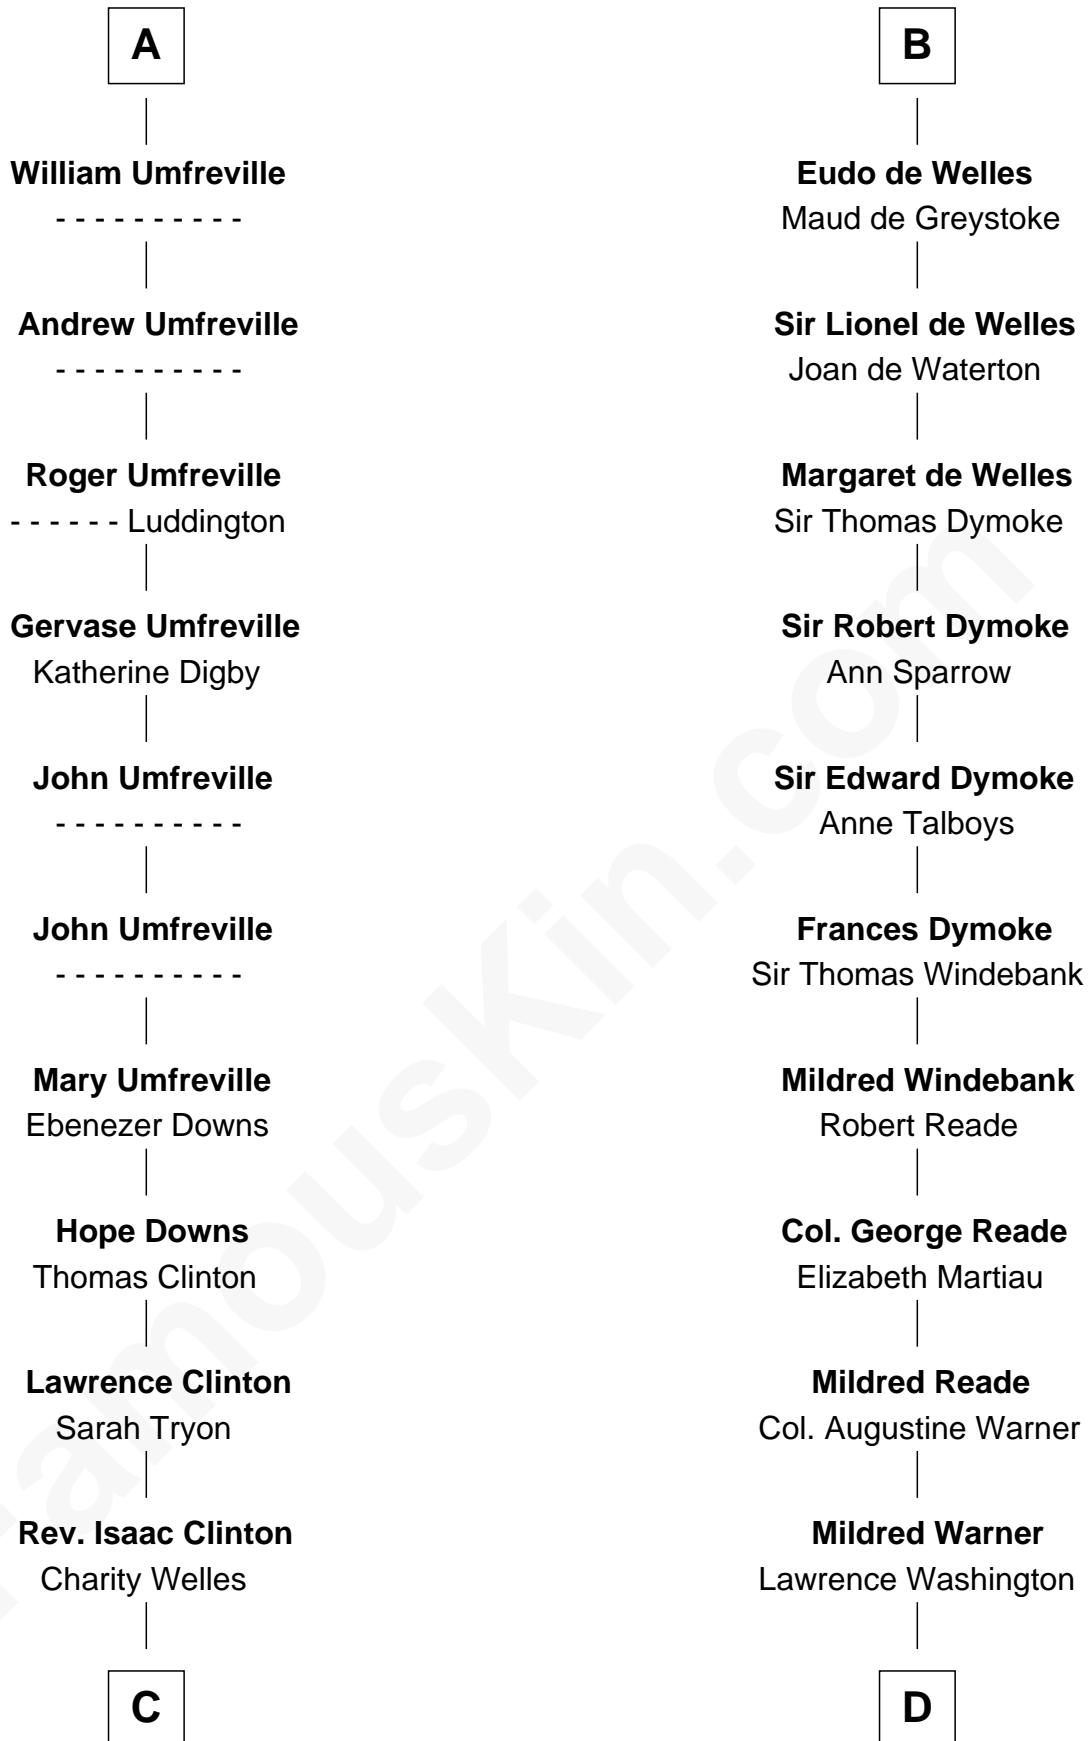

## Relationship Chart of

### Helen (Herron) Taft

*First Lady of President William H. Taft*

18th cousin 1 time removed of

### George Washington

*1st U.S. President*

**Sir Odinel de Umfreville**

Alice de Lucy

FamousKin.com