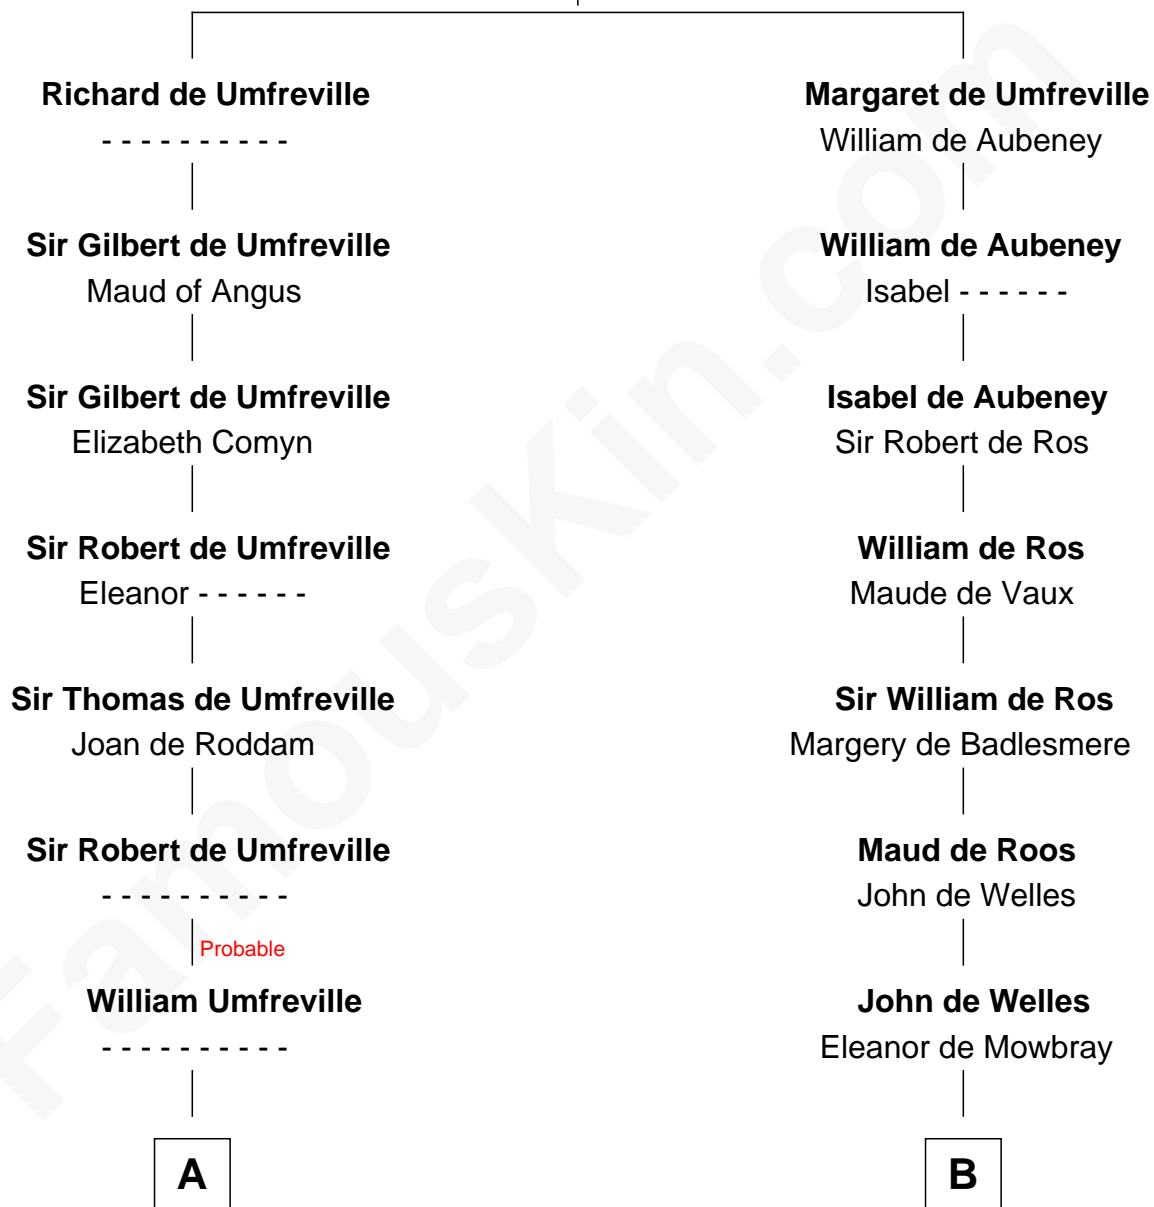

## Relationship Chart of

### Helen (Herron) Taft

*First Lady of President William H. Taft*

18th cousin 1 time removed of

### George Washington

*1st U.S. President*

**Sir Odinel de Umfreville**

Alice de Lucy

FamousKin.com