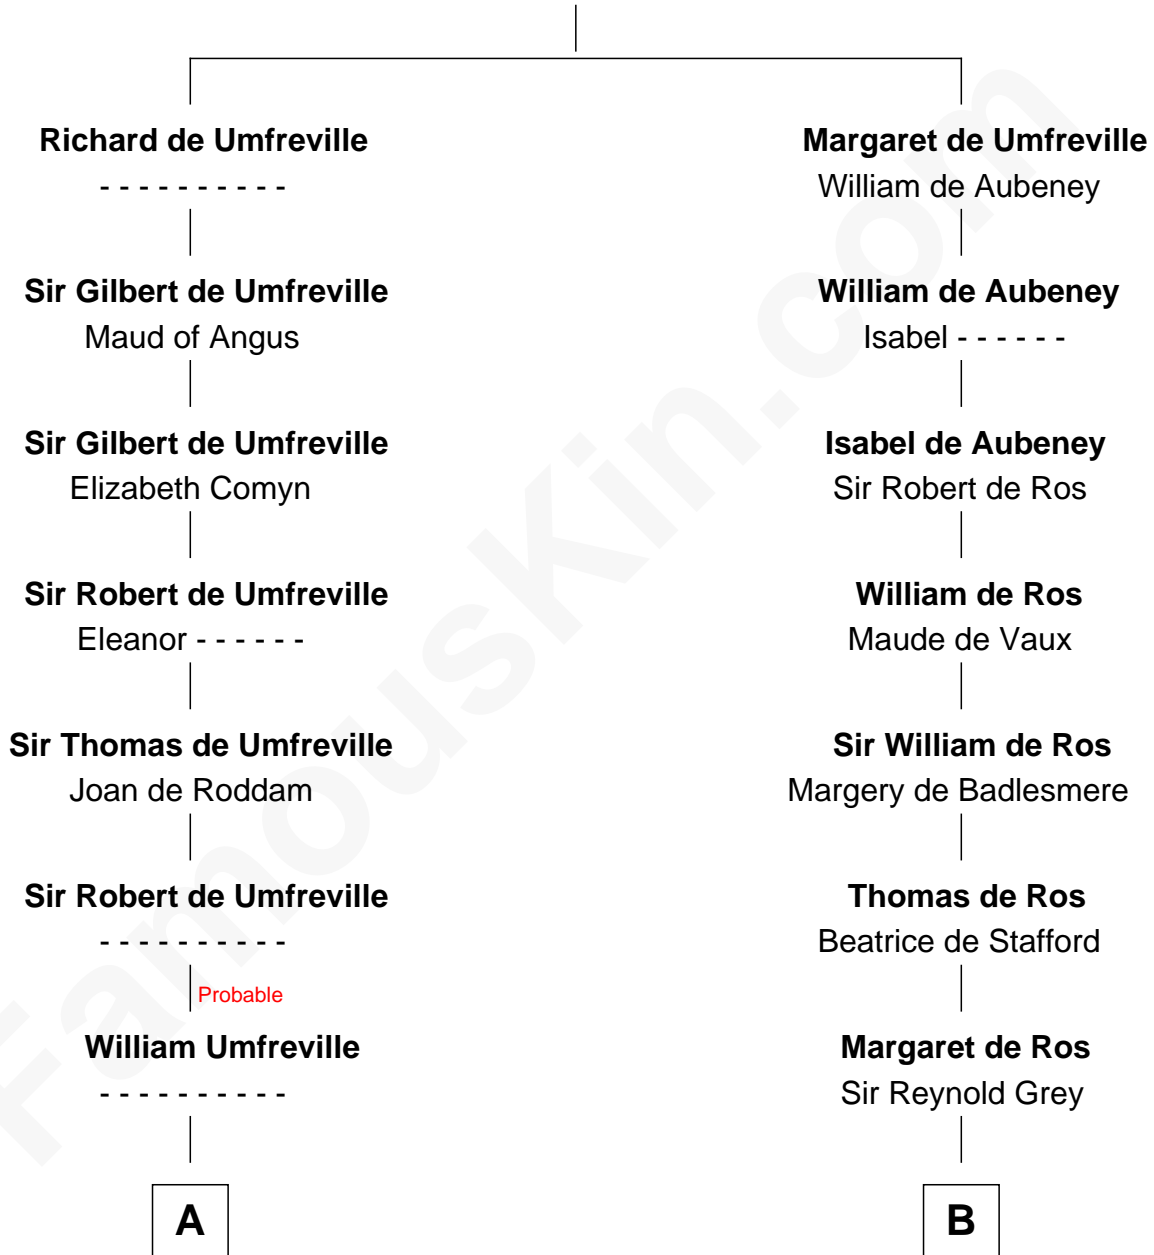

FamousKin.com

Relationship Chart of

Helen (Herron) Taft

First Lady of President William H. Taft

19th cousin of

John Langdon

Signer of the U.S. Constitution

Sir Odinel de Umfreville

Alice de Lucy

C

Maria Clinton

Ela Collins

Harriet Anne Collins

John Williamson Herron

Helen (Herron) Taft

First Lady of William H. Taft