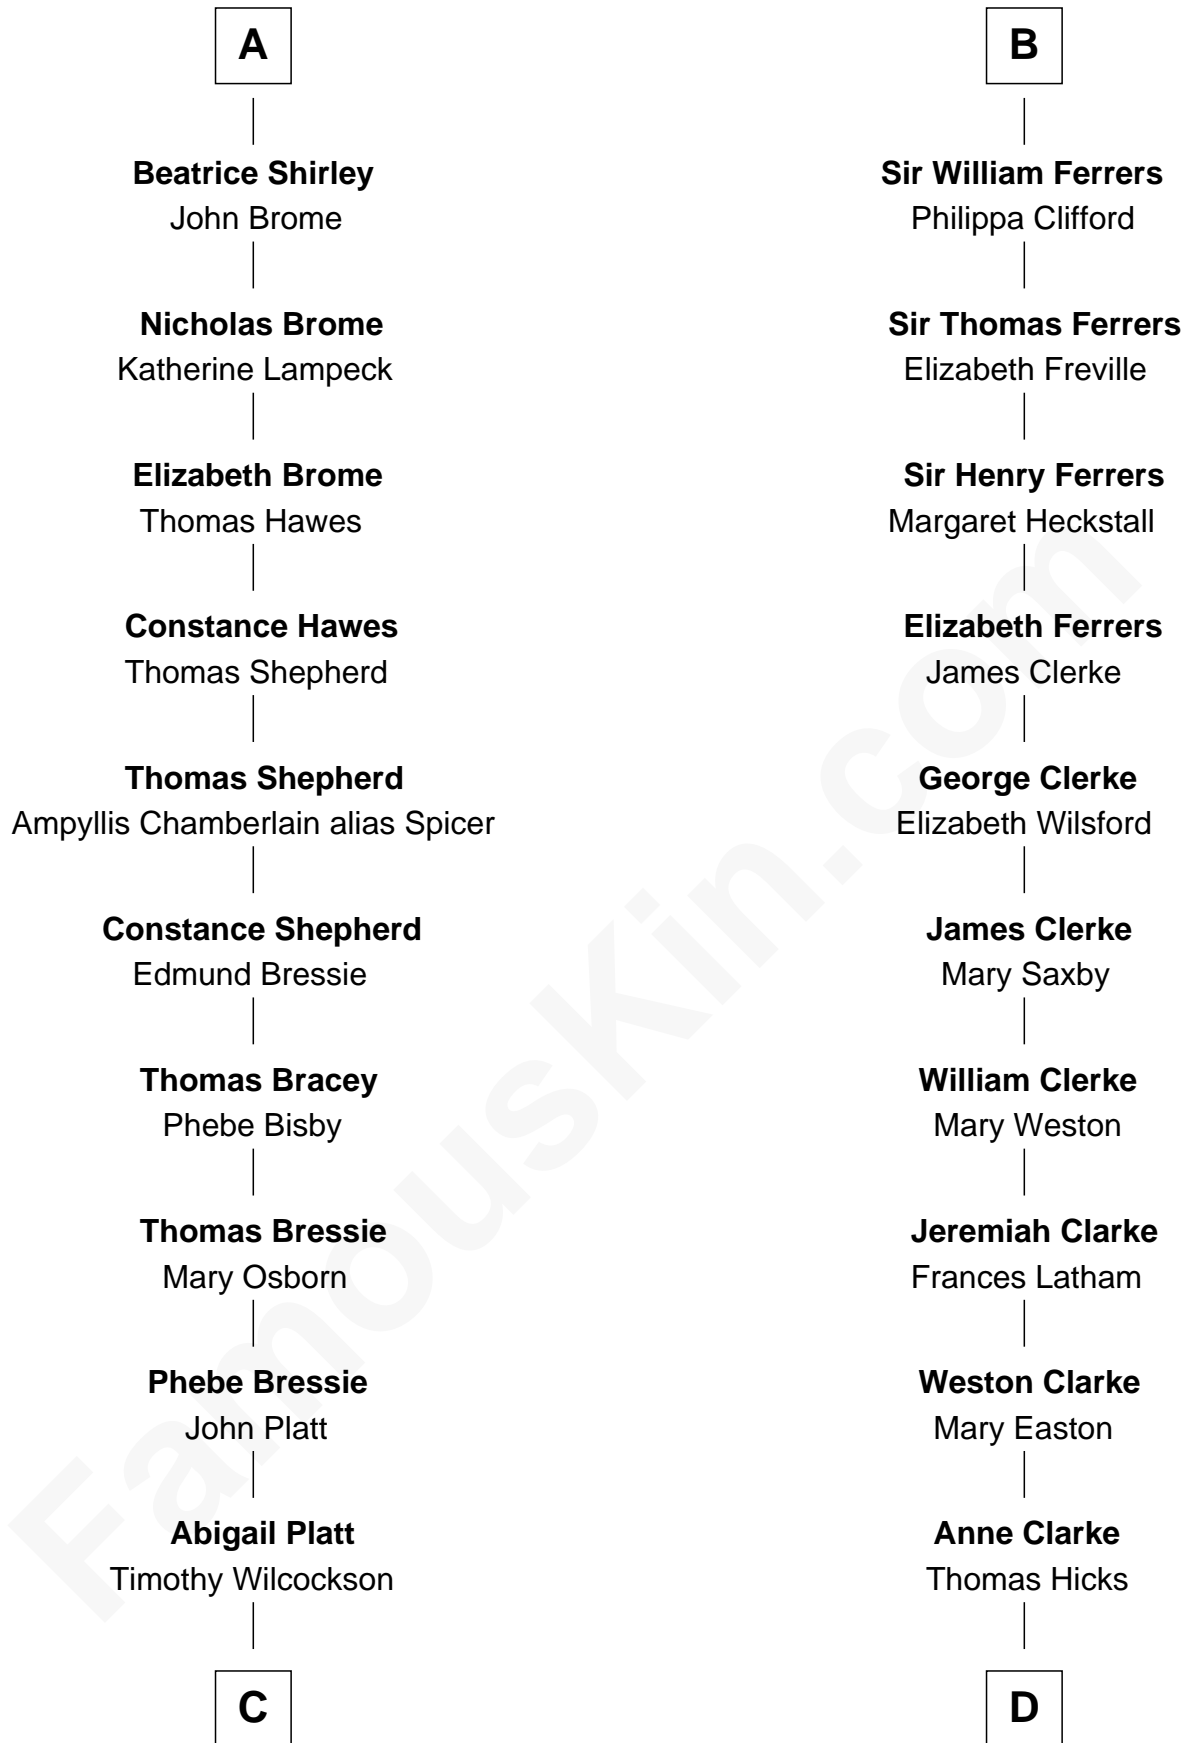

## Relationship Chart of

### Helen (Herron) Taft

First Lady of President William H. Taft

21st cousin of

### Hetty Green

"The Witch of Wall Street"

**John, King of England**  
Isabelle of Angoulême

**C**

**Joanna Wilcockson**

David Welles

**Charity Welles**

Rev. Isaac Clinton