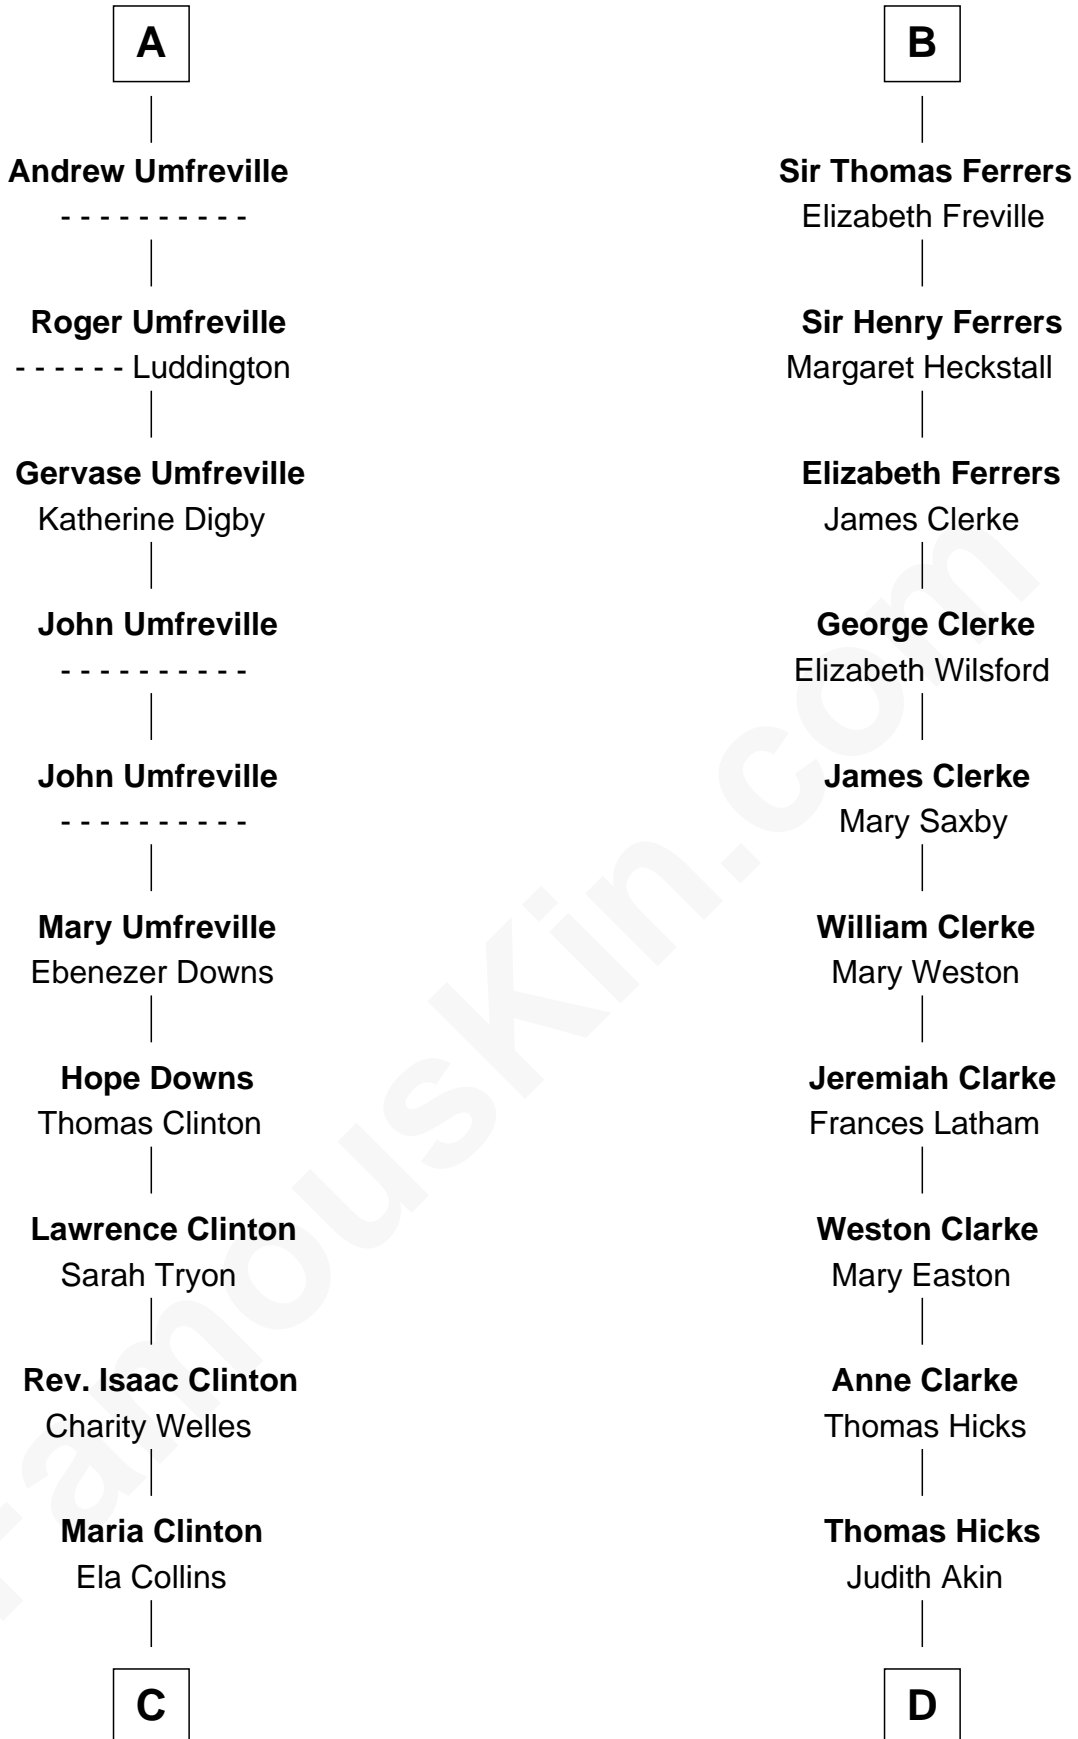

FamousKin.com

Relationship Chart of

Helen (Herron) Taft

First Lady of President William H. Taft

18th cousin 2 times removed of

Hetty Green

"The Witch of Wall Street"

C

Harriet Anne Collins
John Williamson Herron

Helen (Herron) Taft
First Lady of William H. Taft

D

Sarah Hicks
Gideon Howland

Gideon Howland
Mehitable Howland

Abby Slocum Howland
Edward Mott Robinson

Hetty Green
"The Witch of Wall Street"