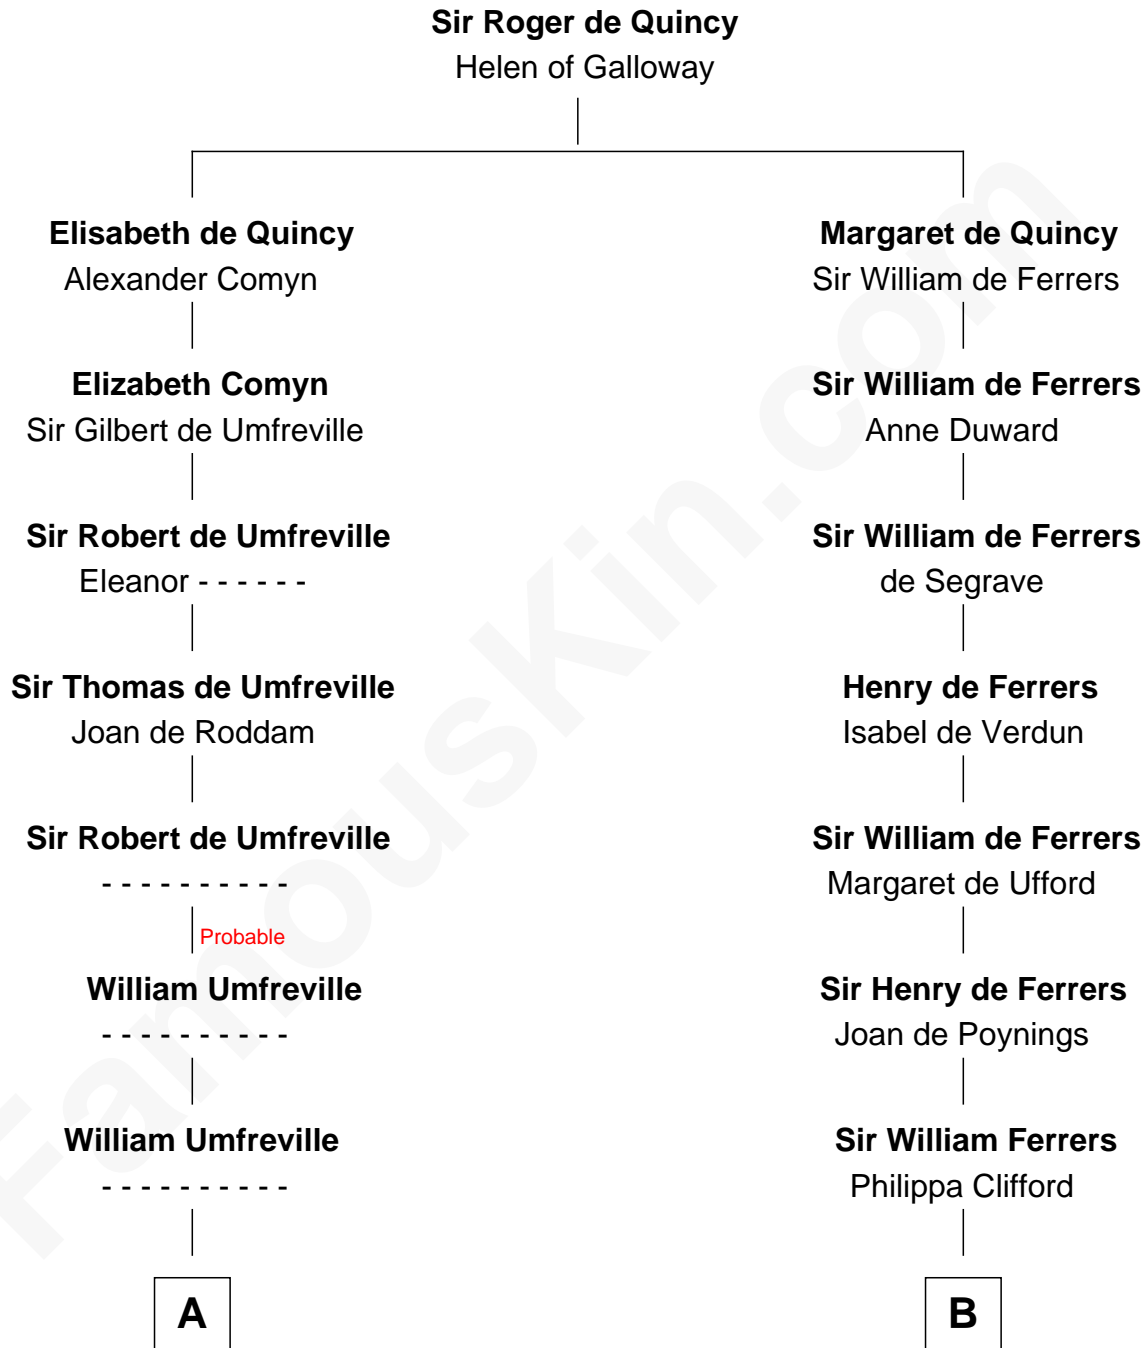

FamousKin.com

Relationship Chart of

Helen (Herron) Taft

First Lady of President William H. Taft

18th cousin 2 times removed of

Hetty Green

"The Witch of Wall Street"

C

Harriet Anne Collins
John Williamson Herron

Helen (Herron) Taft
First Lady of William H. Taft

D

Sarah Hicks
Gideon Howland

Gideon Howland
Mehitable Howland

Abby Slocum Howland
Edward Mott Robinson

Hetty Green
"The Witch of Wall Street"