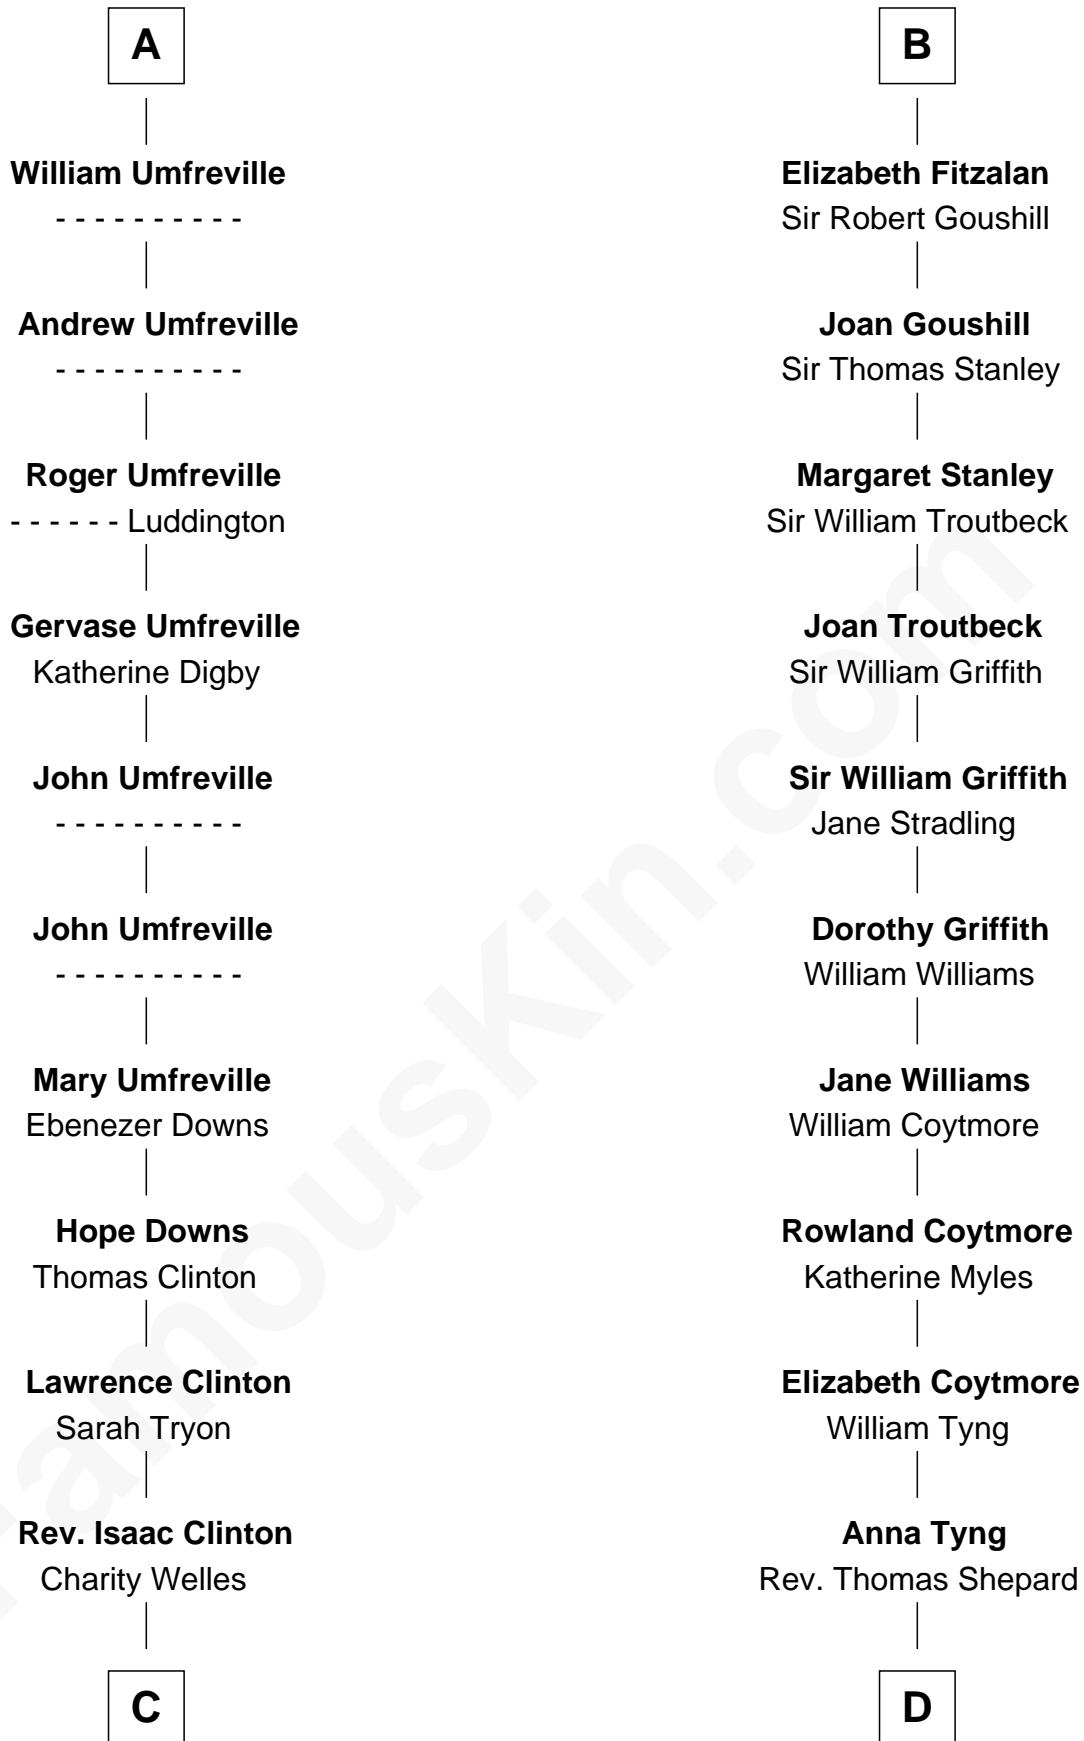

## Relationship Chart of

### Helen (Herron) Taft

First Lady of President William H. Taft

19th cousin 2 times removed of

### John Quincy Adams

6th U.S. President

**C**

**Maria Clinton**

Ela Collins

**Harriet Anne Collins**

John Williamson Herron

**Helen (Herron) Taft**