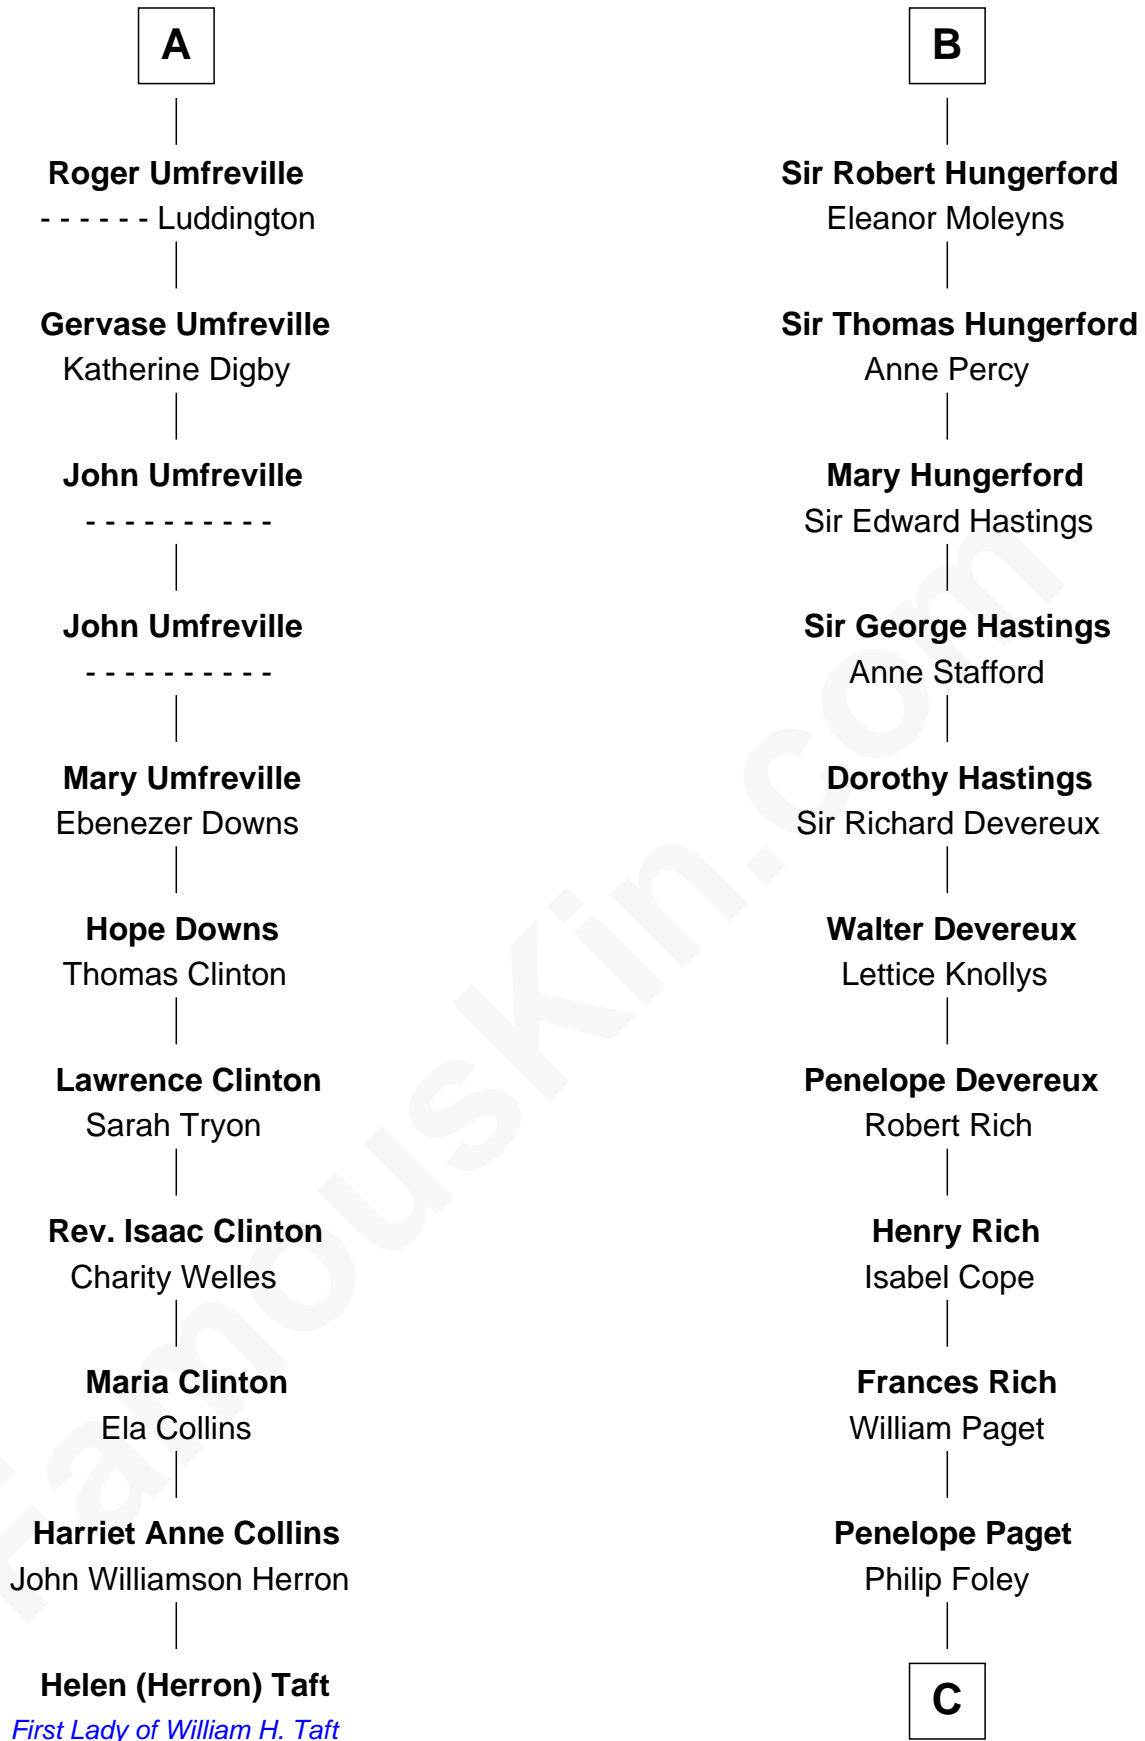

FamousKin.com

Relationship Chart of

Helen (Herron) Taft

First Lady of President William H. Taft

17th cousin 4 times removed of

Charles Darwin
Theory of Evolution

C

Paul Foley
Elizabeth Turton

Penelope Foley
Charles Howard

Mary Howard
Erasmus Darwin

Dr. Robert Waring Darwin
Susanna Wedgwood

Charles Darwin
Theory of Evolution