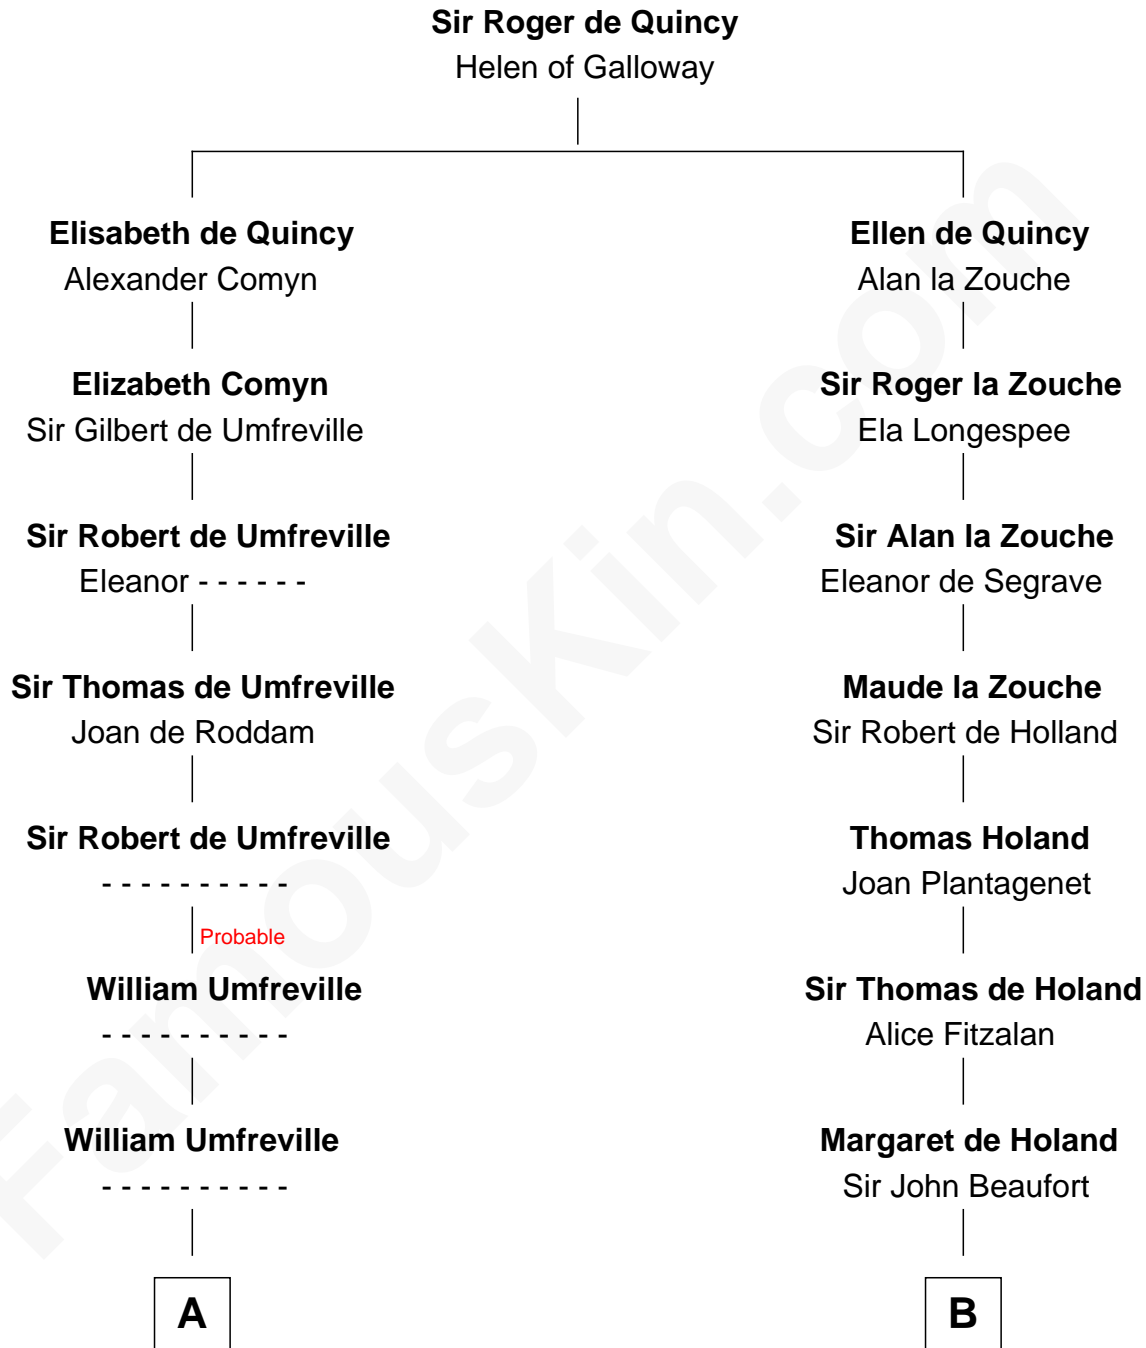

FamousKin.com

Relationship Chart of

Helen (Herron) Taft

First Lady of President William H. Taft

18th cousin 2 times removed of

Charles Darwin
Theory of Evolution

C

Harriet Anne Collins
John Williamson Herron

Helen (Herron) Taft
First Lady of William H. Taft

D

Penelope Foley
Charles Howard

Mary Howard
Erasmus Darwin

Dr. Robert Waring Darwin
Susanna Wedgwood

Charles Darwin
Theory of Evolution

FamousKin.com