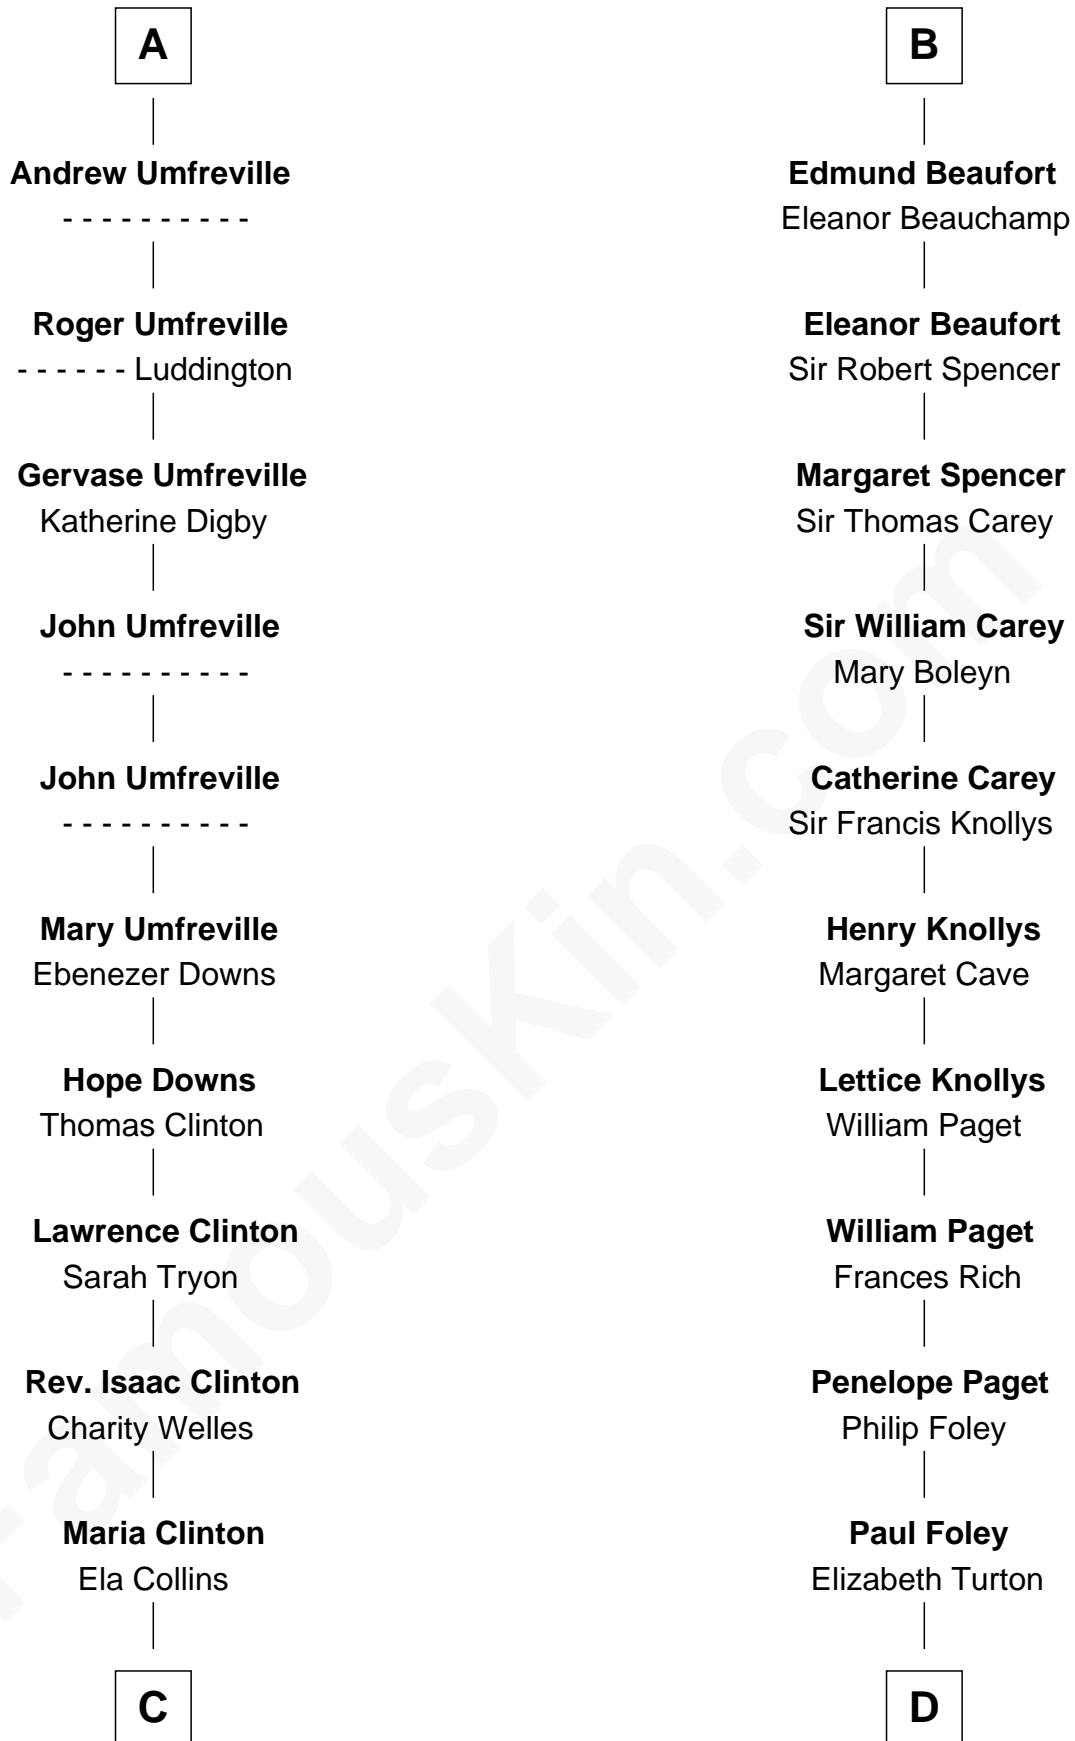

FamousKin.com

Relationship Chart of

Helen (Herron) Taft

First Lady of President William H. Taft

18th cousin 2 times removed of

Charles Darwin
Theory of Evolution

C

Harriet Anne Collins
John Williamson Herron

Helen (Herron) Taft
First Lady of William H. Taft

D

Penelope Foley
Charles Howard

Mary Howard
Erasmus Darwin

Dr. Robert Waring Darwin
Susanna Wedgwood

Charles Darwin
Theory of Evolution

FamousKin.com