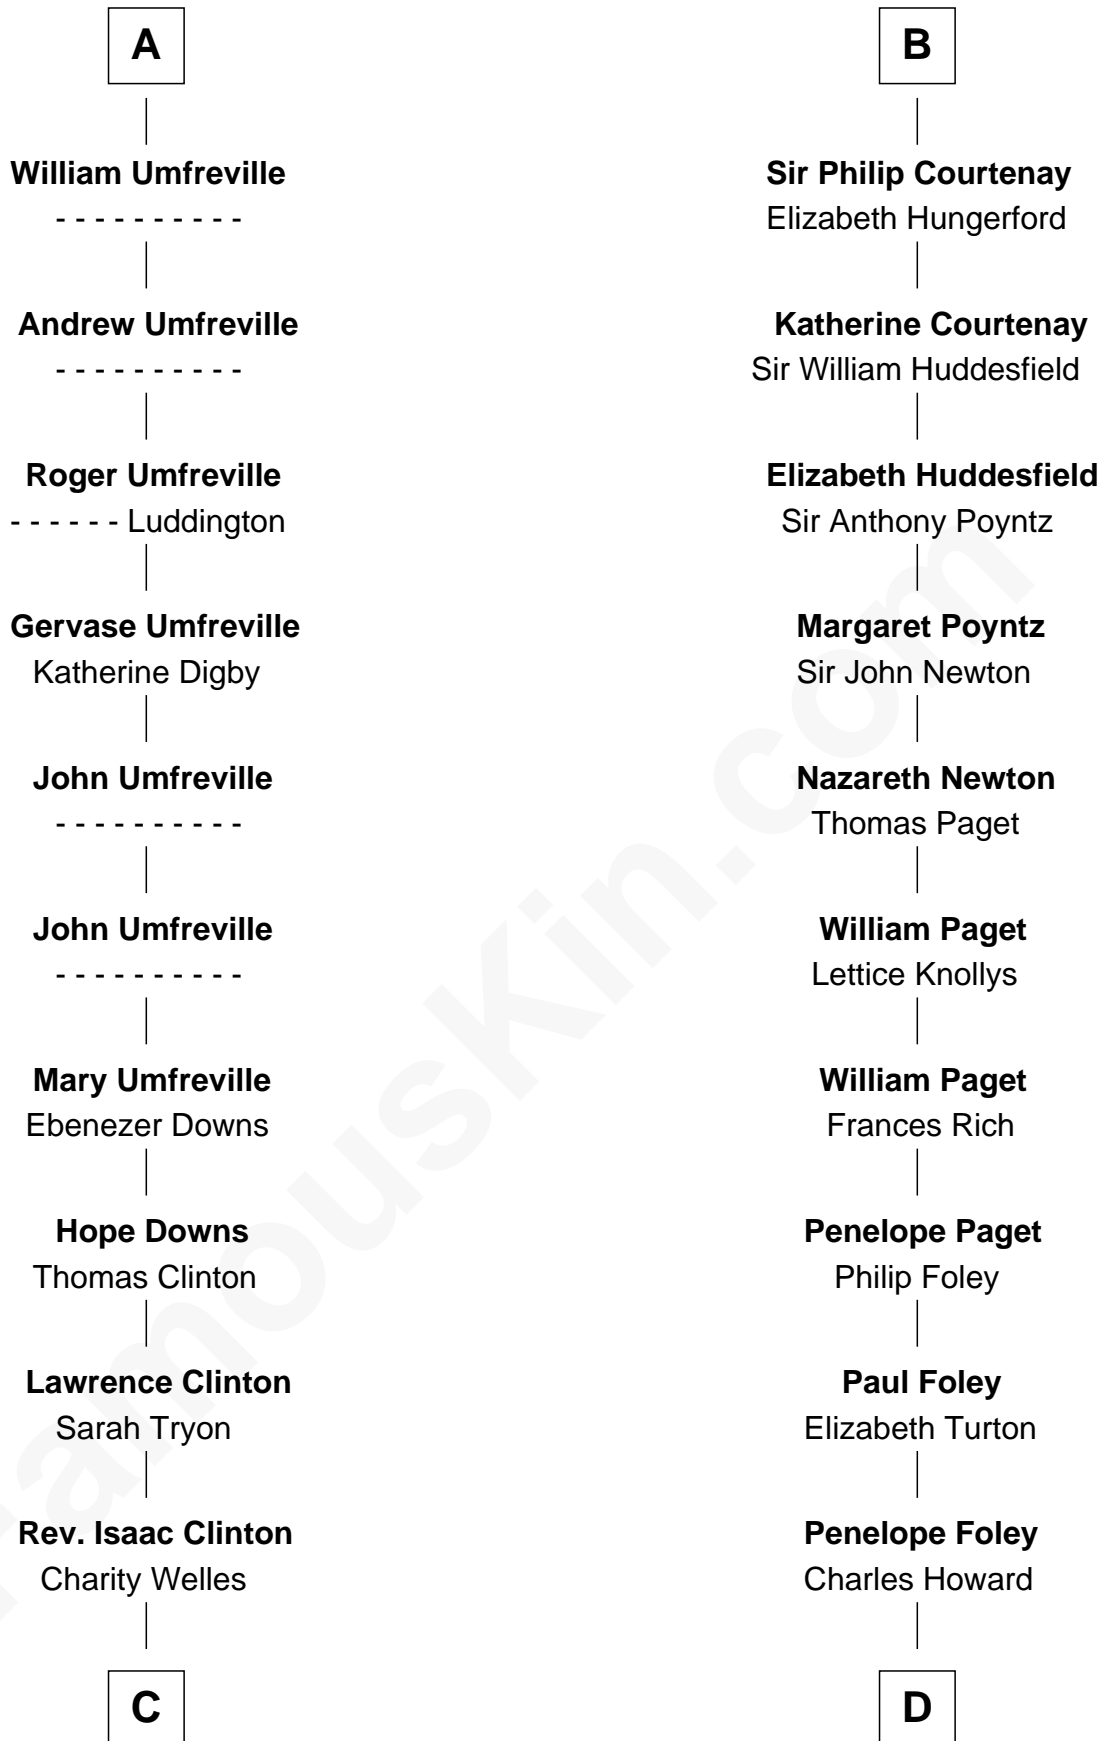

## Relationship Chart of

### Helen (Herron) Taft

*First Lady of President William H. Taft*

19th cousin of

**Charles Darwin**  
*Theory of Evolution*

**Saher de Quincy**  
Margaret de Beaumont

**C**

**Maria Clinton**

Ela Collins

**Harriet Anne Collins**

John Williamson Herron

**Helen (Herron) Taft**

*First Lady of William H. Taft*

**D**

**Mary Howard**

Erasmus Darwin

**Dr. Robert Waring Darwin**

Susanna Wedgwood

**Charles Darwin**

*Theory of Evolution*

FamousKin.com