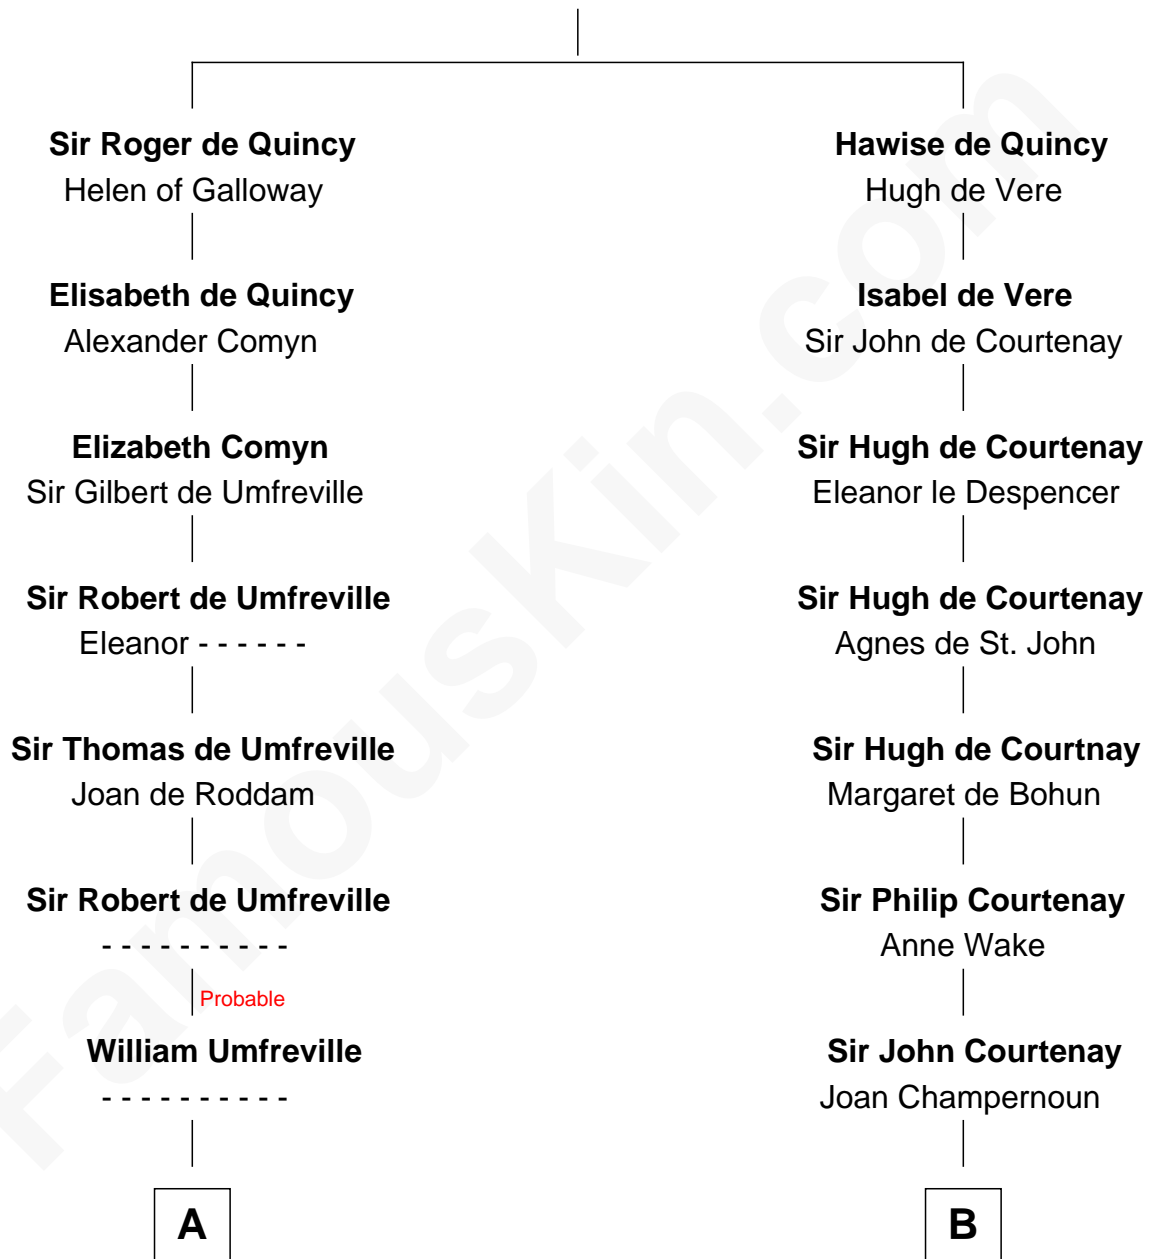

## Relationship Chart of

### Helen (Herron) Taft

*First Lady of President William H. Taft*

19th cousin of

**Charles Darwin**  
*Theory of Evolution*

**Saher de Quincy**  
Margaret de Beaumont

**C**

**Maria Clinton**

Ela Collins

**Harriet Anne Collins**

John Williamson Herron

**Helen (Herron) Taft**

*First Lady of William H. Taft*

**D**

**Mary Howard**

Erasmus Darwin

**Dr. Robert Waring Darwin**

Susanna Wedgwood

**Charles Darwin**

*Theory of Evolution*

FamousKin.com