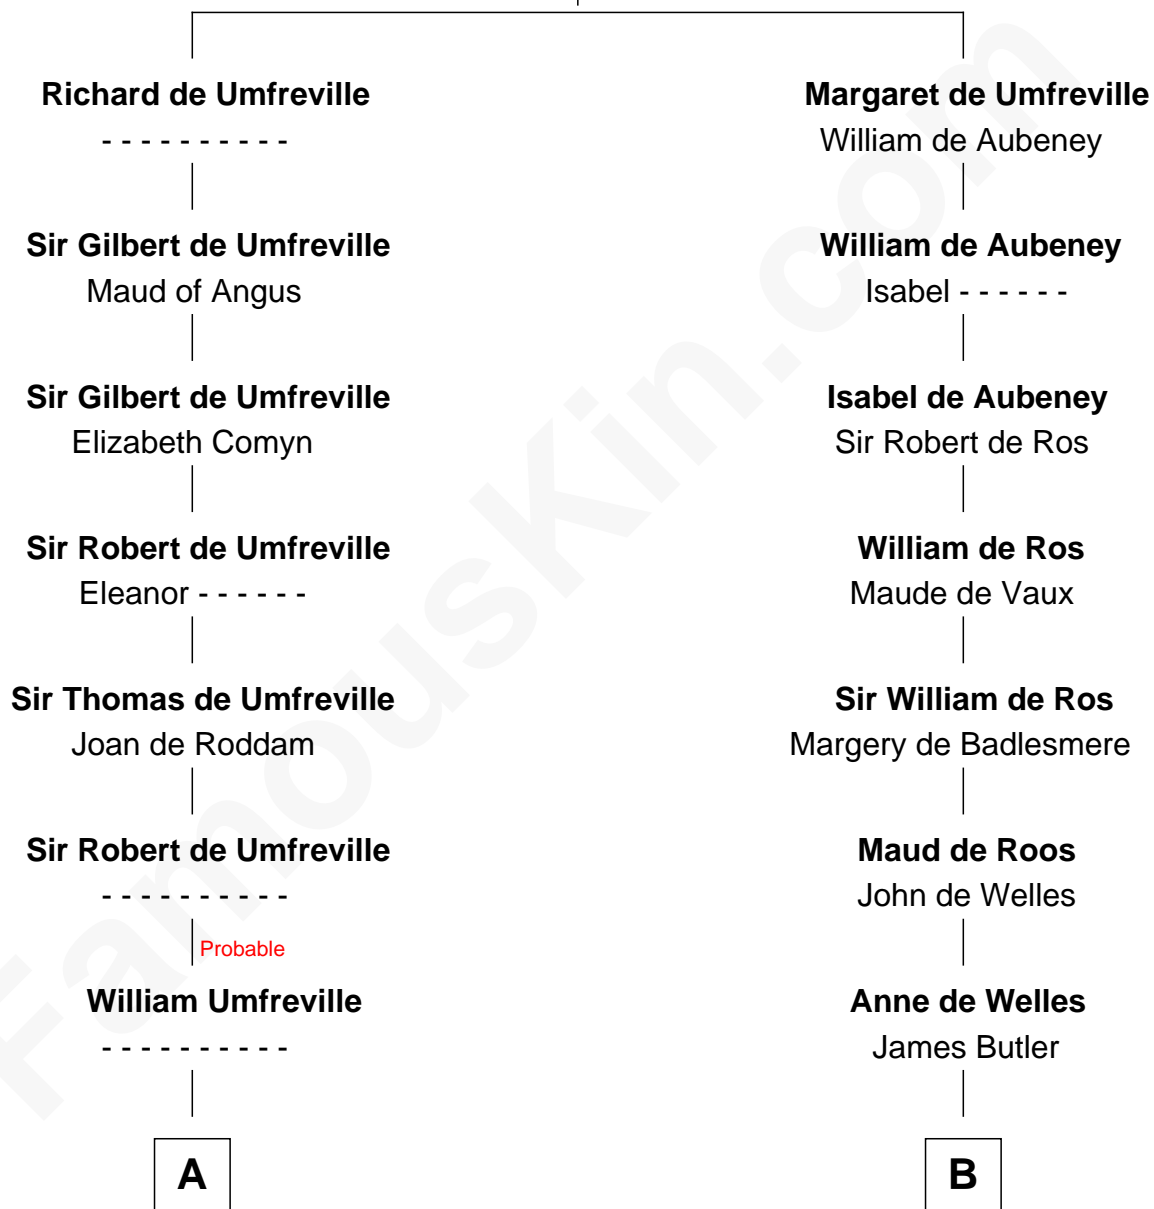

FamousKin.com

Relationship Chart of

Helen (Herron) Taft

First Lady of President William H. Taft

19th cousin 2 times removed of

Charles Darwin
Theory of Evolution

Sir Odinel de Umfreville

Alice de Lucy

C

Maria Clinton

Ela Collins

Harriet Anne Collins

John Williamson Herron

Helen (Herron) Taft

First Lady of William H. Taft

D

Charles Darwin

Theory of Evolution