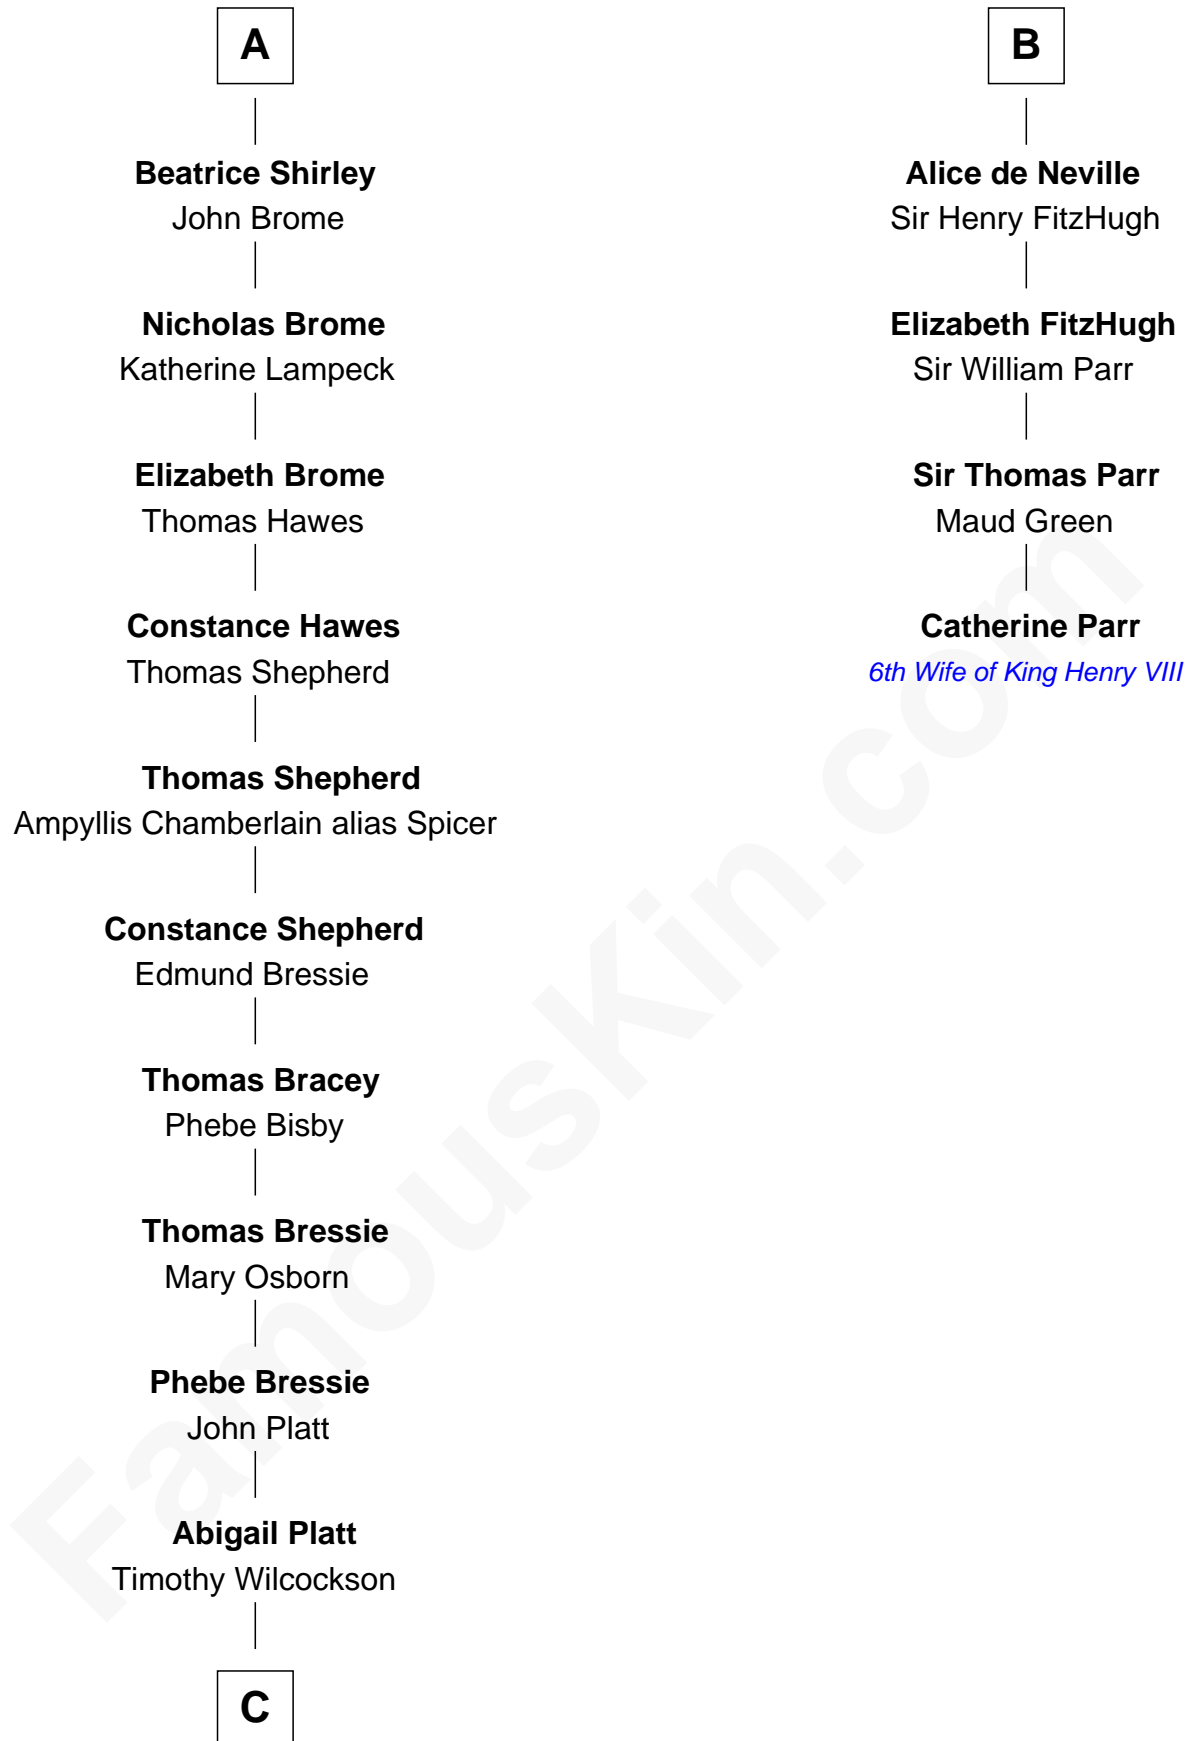

FamousKin.com

Relationship Chart of

Helen (Herron) Taft

First Lady of President William H. Taft

10th cousin 11 times removed of

Catherine Parr

6th Wife of King Henry VIII

C

—
Joanna Wilcockson

David Welles

—
Charity Welles

Rev. Isaac Clinton

—
Maria Clinton

Ela Collins

—
Harriet Anne Collins

John Williamson Herron

—
Helen (Herron) Taft

First Lady of William H. Taft

FamousKin.com