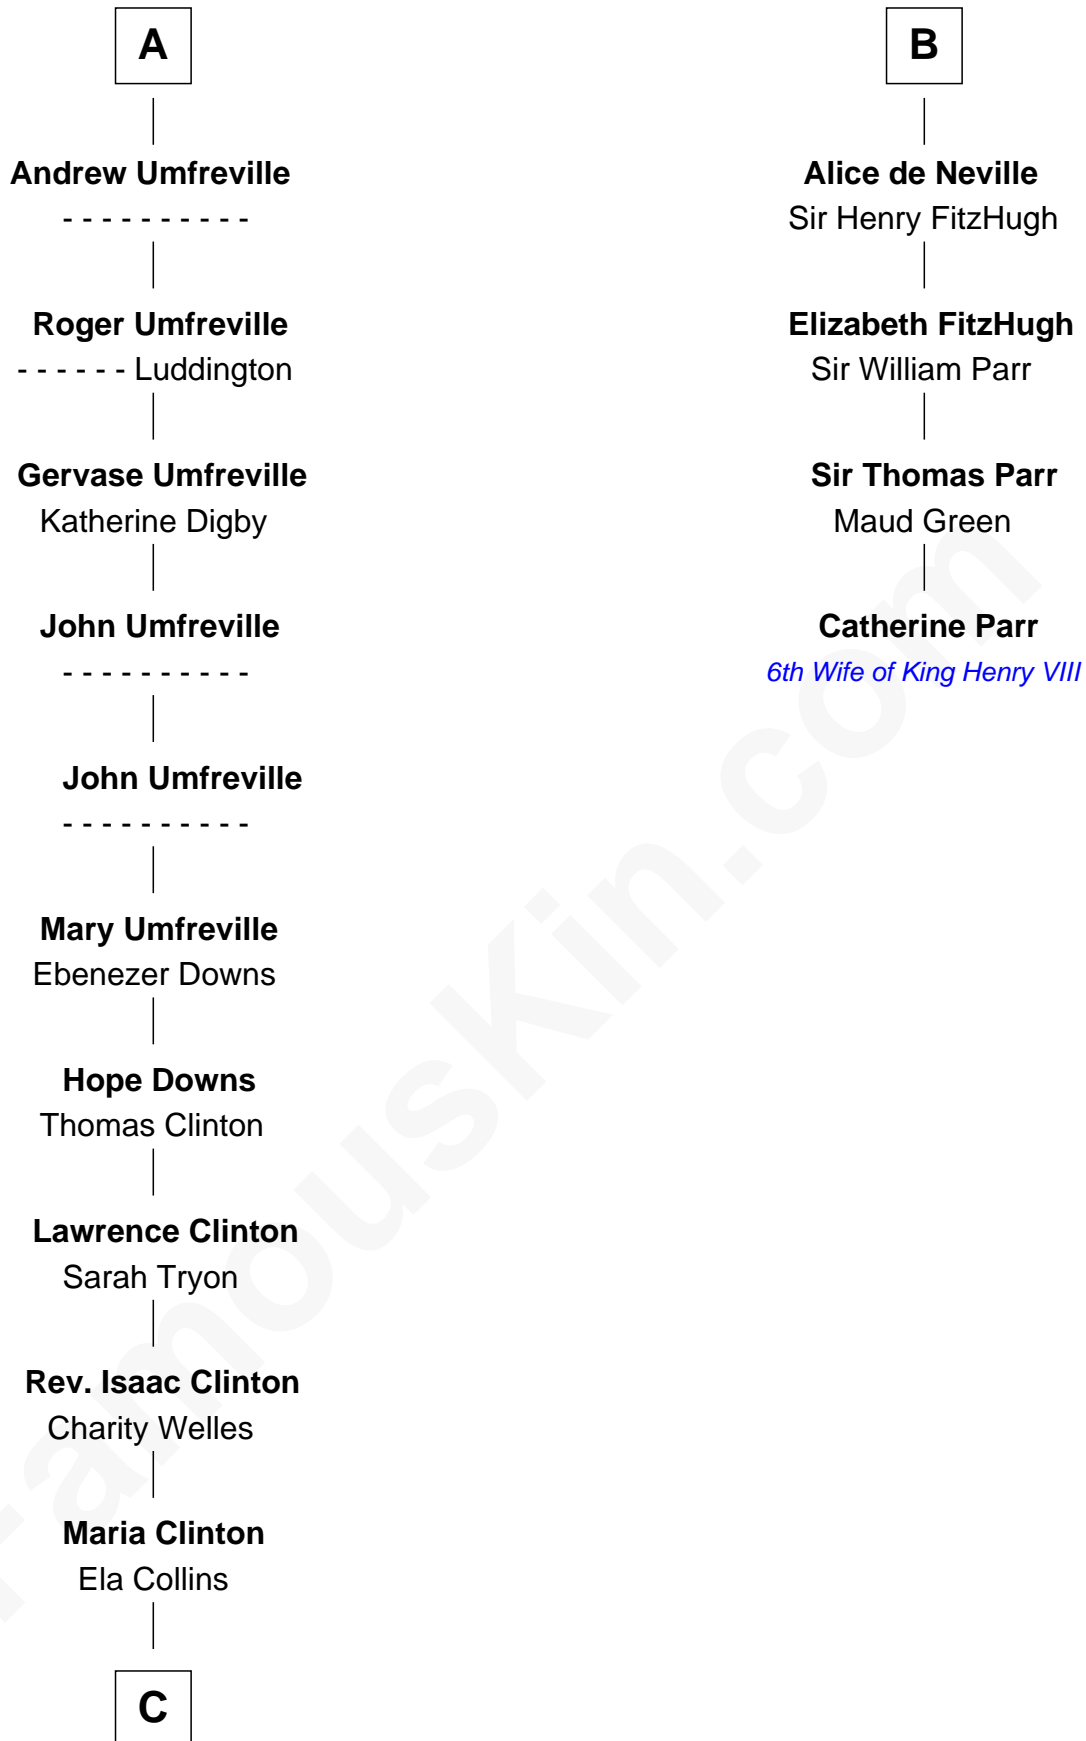

FamousKin.com

Relationship Chart of

Helen (Herron) Taft

First Lady of President William H. Taft

10th cousin 8 times removed of

Catherine Parr

6th Wife of King Henry VIII

C

Harriet Anne Collins
John Williamson Herron

Helen (Herron) Taft
First Lady of William H. Taft

FamousKin.com