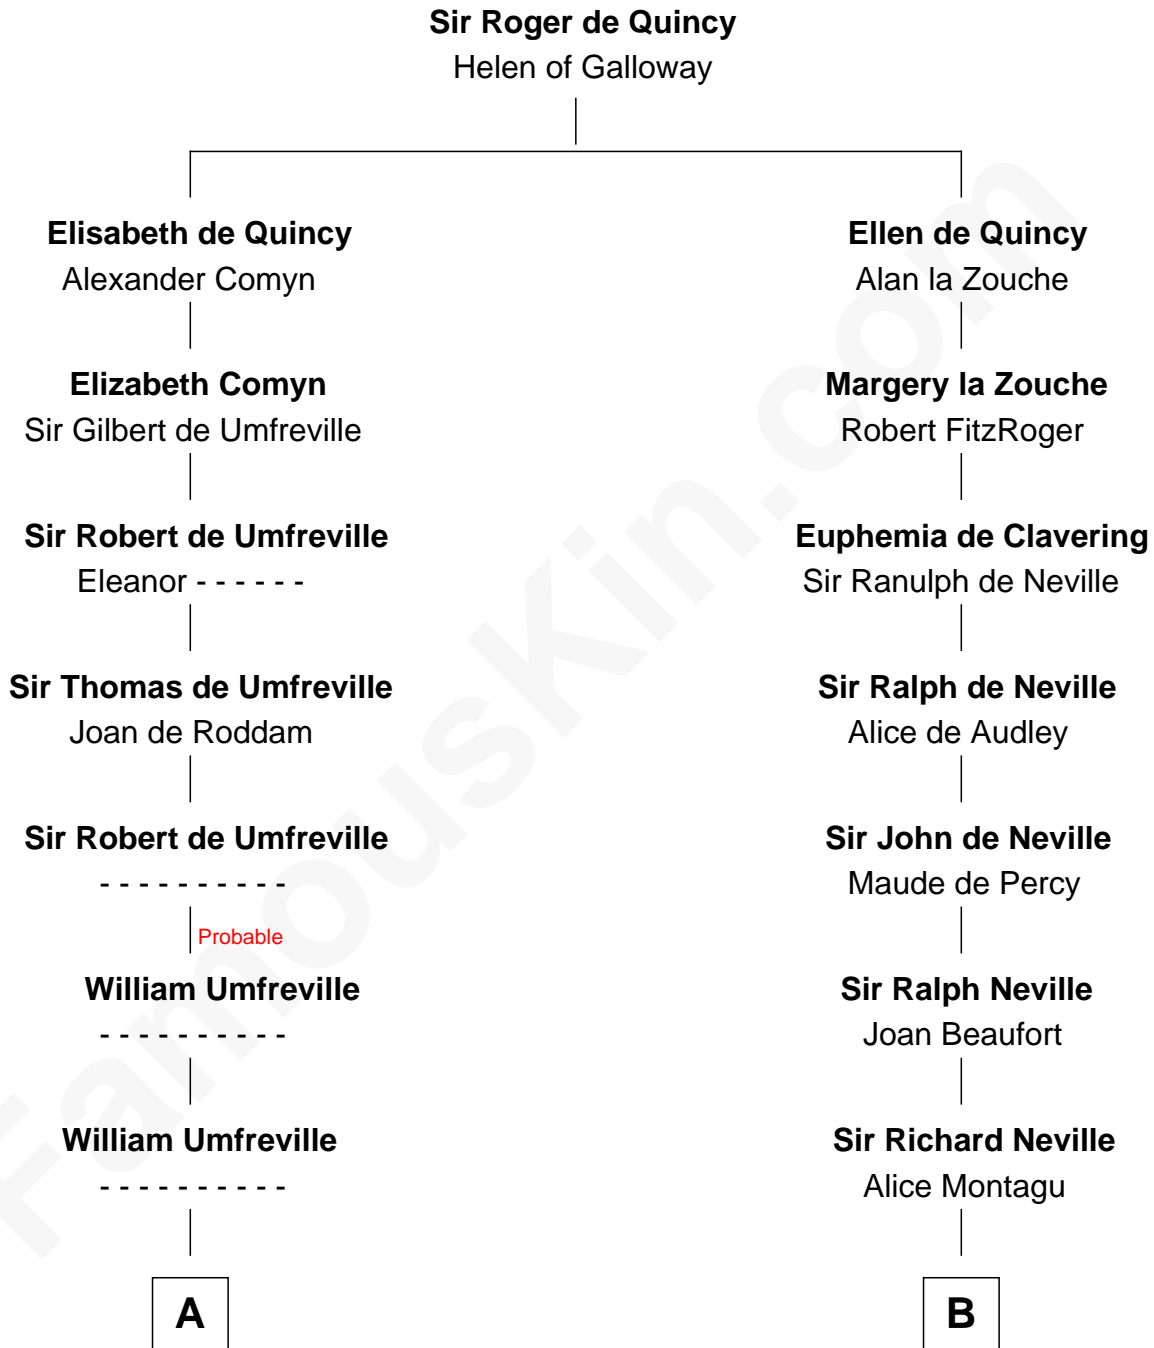

FamousKin.com

Relationship Chart of

Helen (Herron) Taft

First Lady of President William H. Taft

10th cousin 8 times removed of

Catherine Parr

6th Wife of King Henry VIII

C

Harriet Anne Collins
John Williamson Herron

Helen (Herron) Taft
First Lady of William H. Taft

FamousKin.com