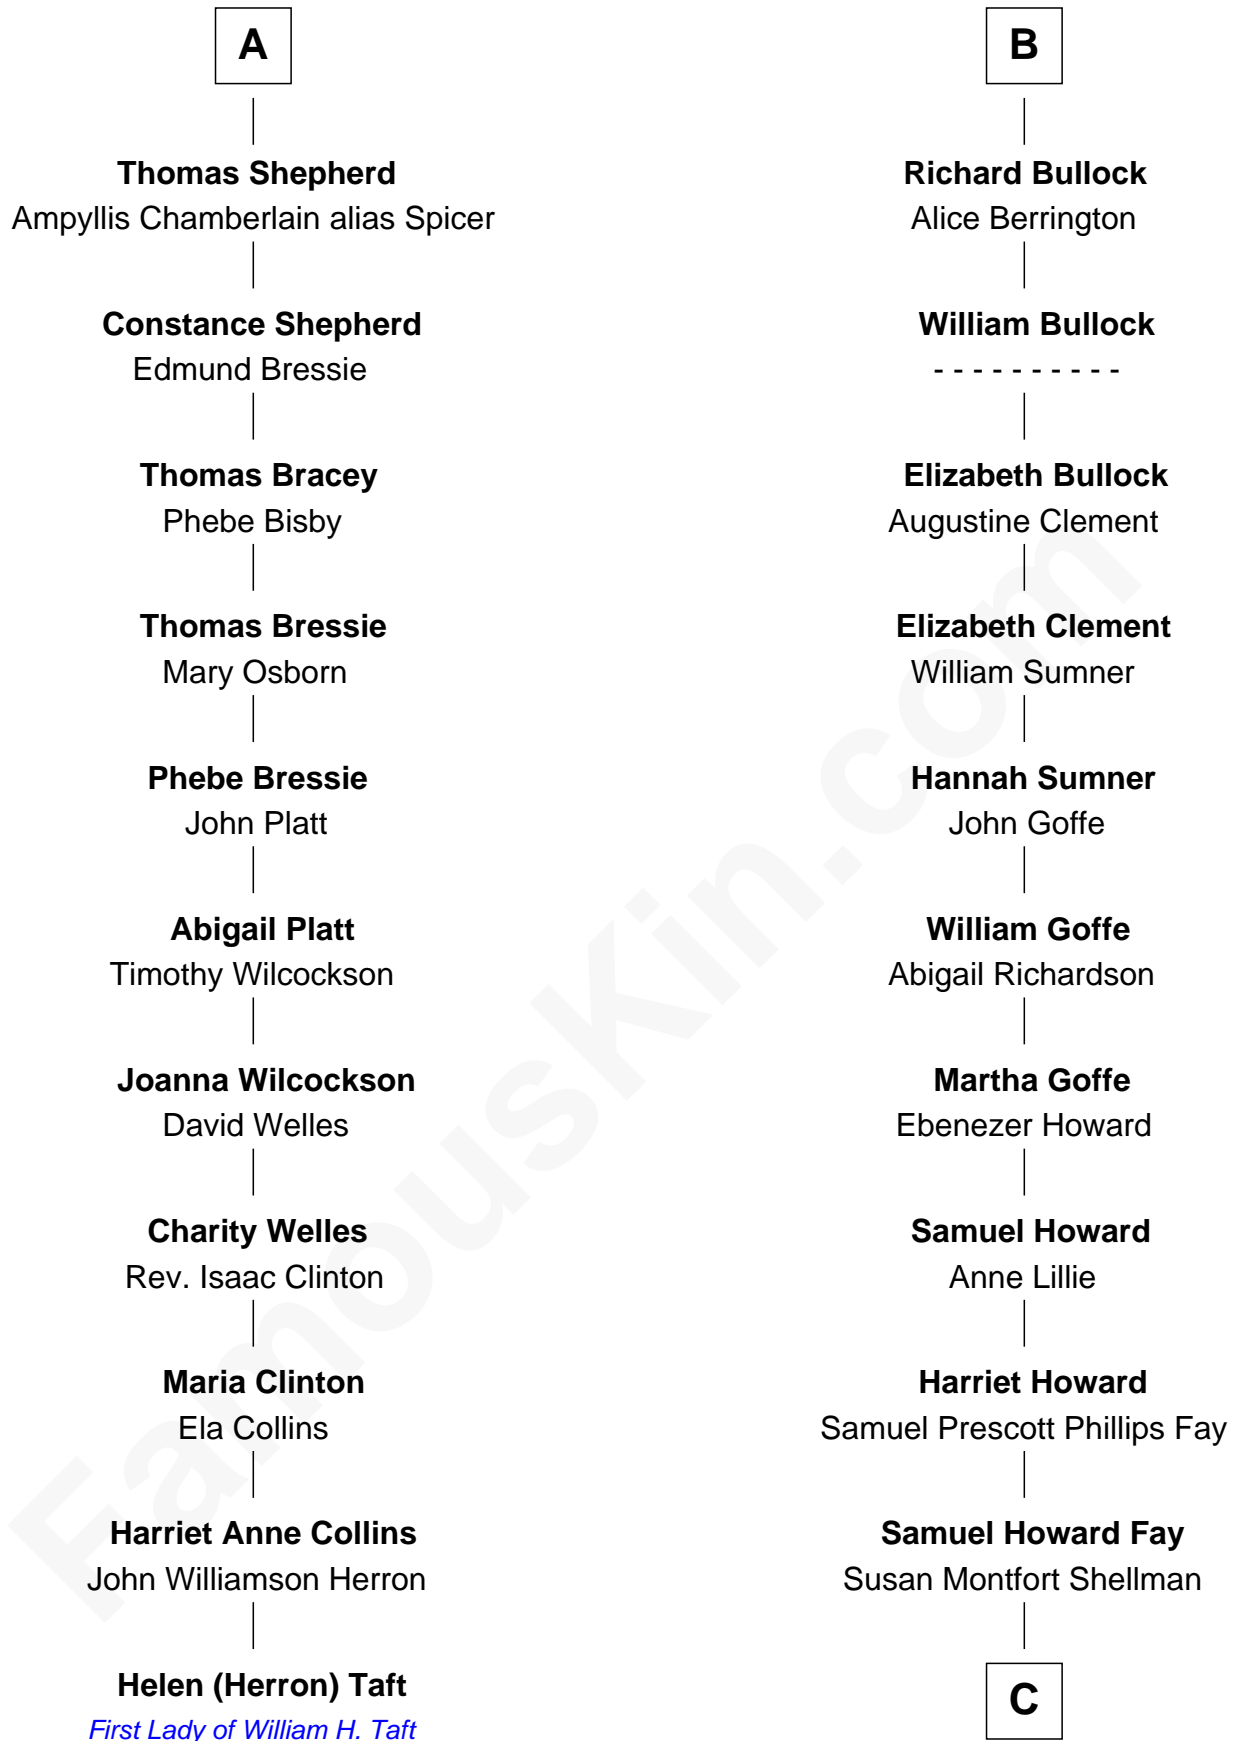

FamousKin.com

Relationship Chart of

Helen (Herron) Taft

First Lady of President William H. Taft

17th cousin 4 times removed of

Jeb Bush

43rd Governor of Florida

Sir John Howard

Alice de Bois

C

Harriet Eleanor Fay
Rev. James Smith Bush

Samuel Prescott Bush
Flora Sheldon

Prescott Sheldon Bush
Dorothy Wear Walker

George Herbert Walker Bush
Barbara Pierce

Jeb Bush
43rd Governor of Florida