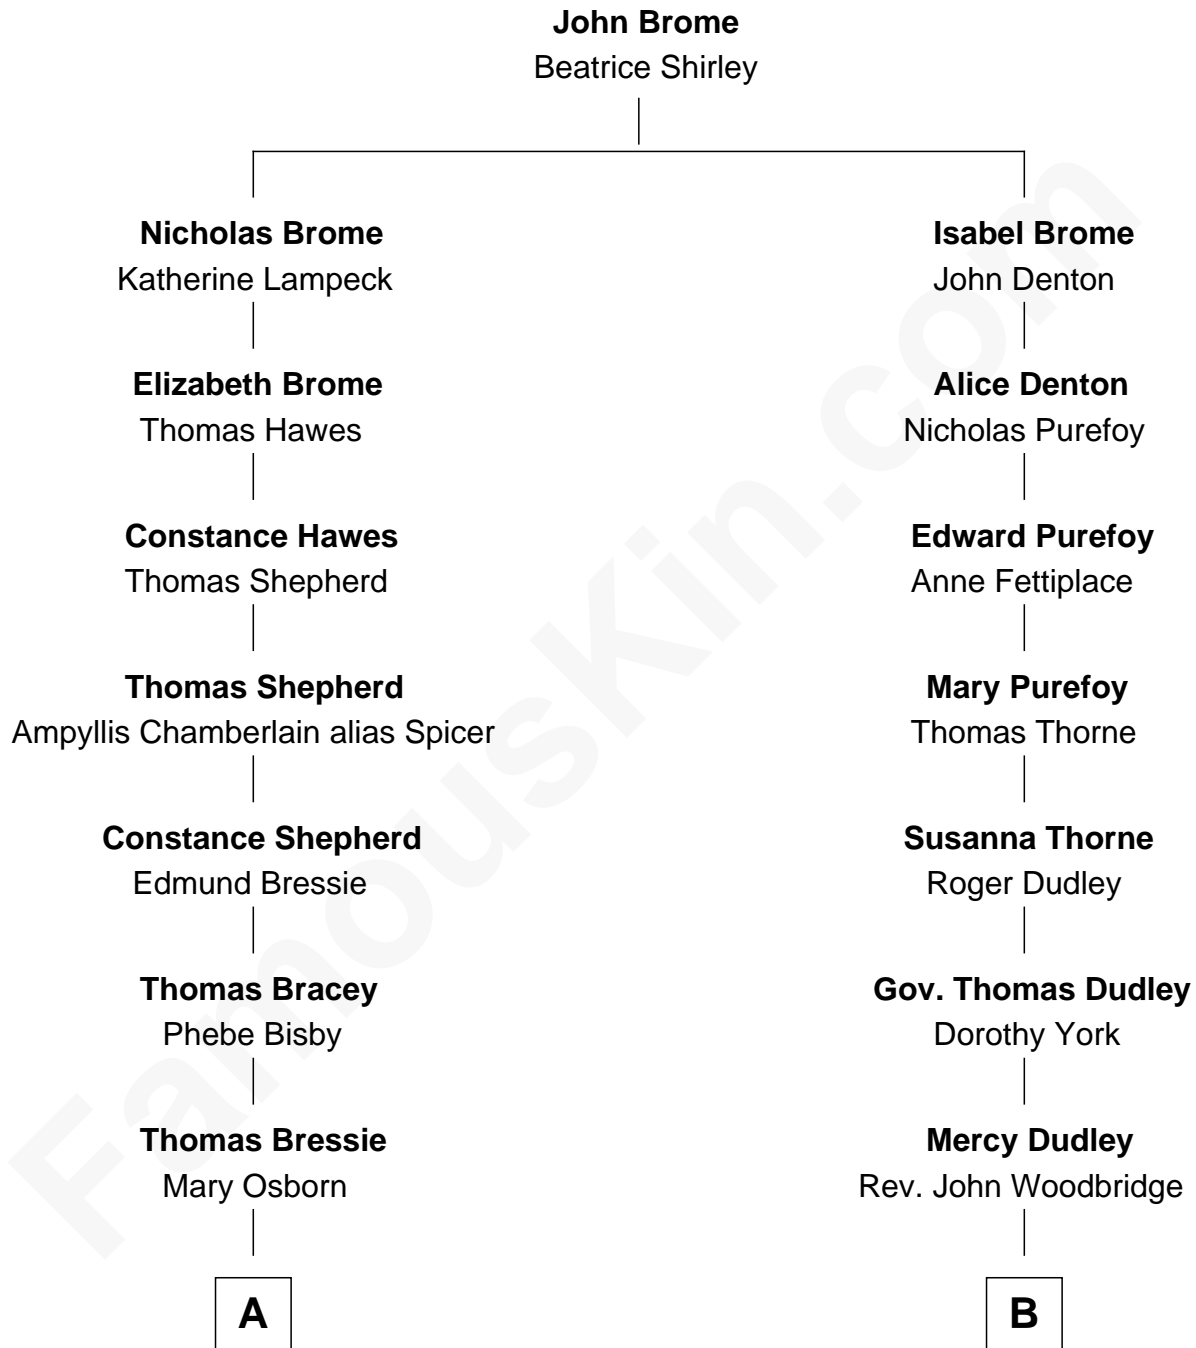

FamousKin.com

Relationship Chart of Helen (Herron) Taft

First Lady of President William H. Taft

13th cousin 5 times removed of

Paget Brewster
TV Actress

C

Galen Brewster
Hathaway Tew

Paget Brewster
TV Actress

FamousKin.com