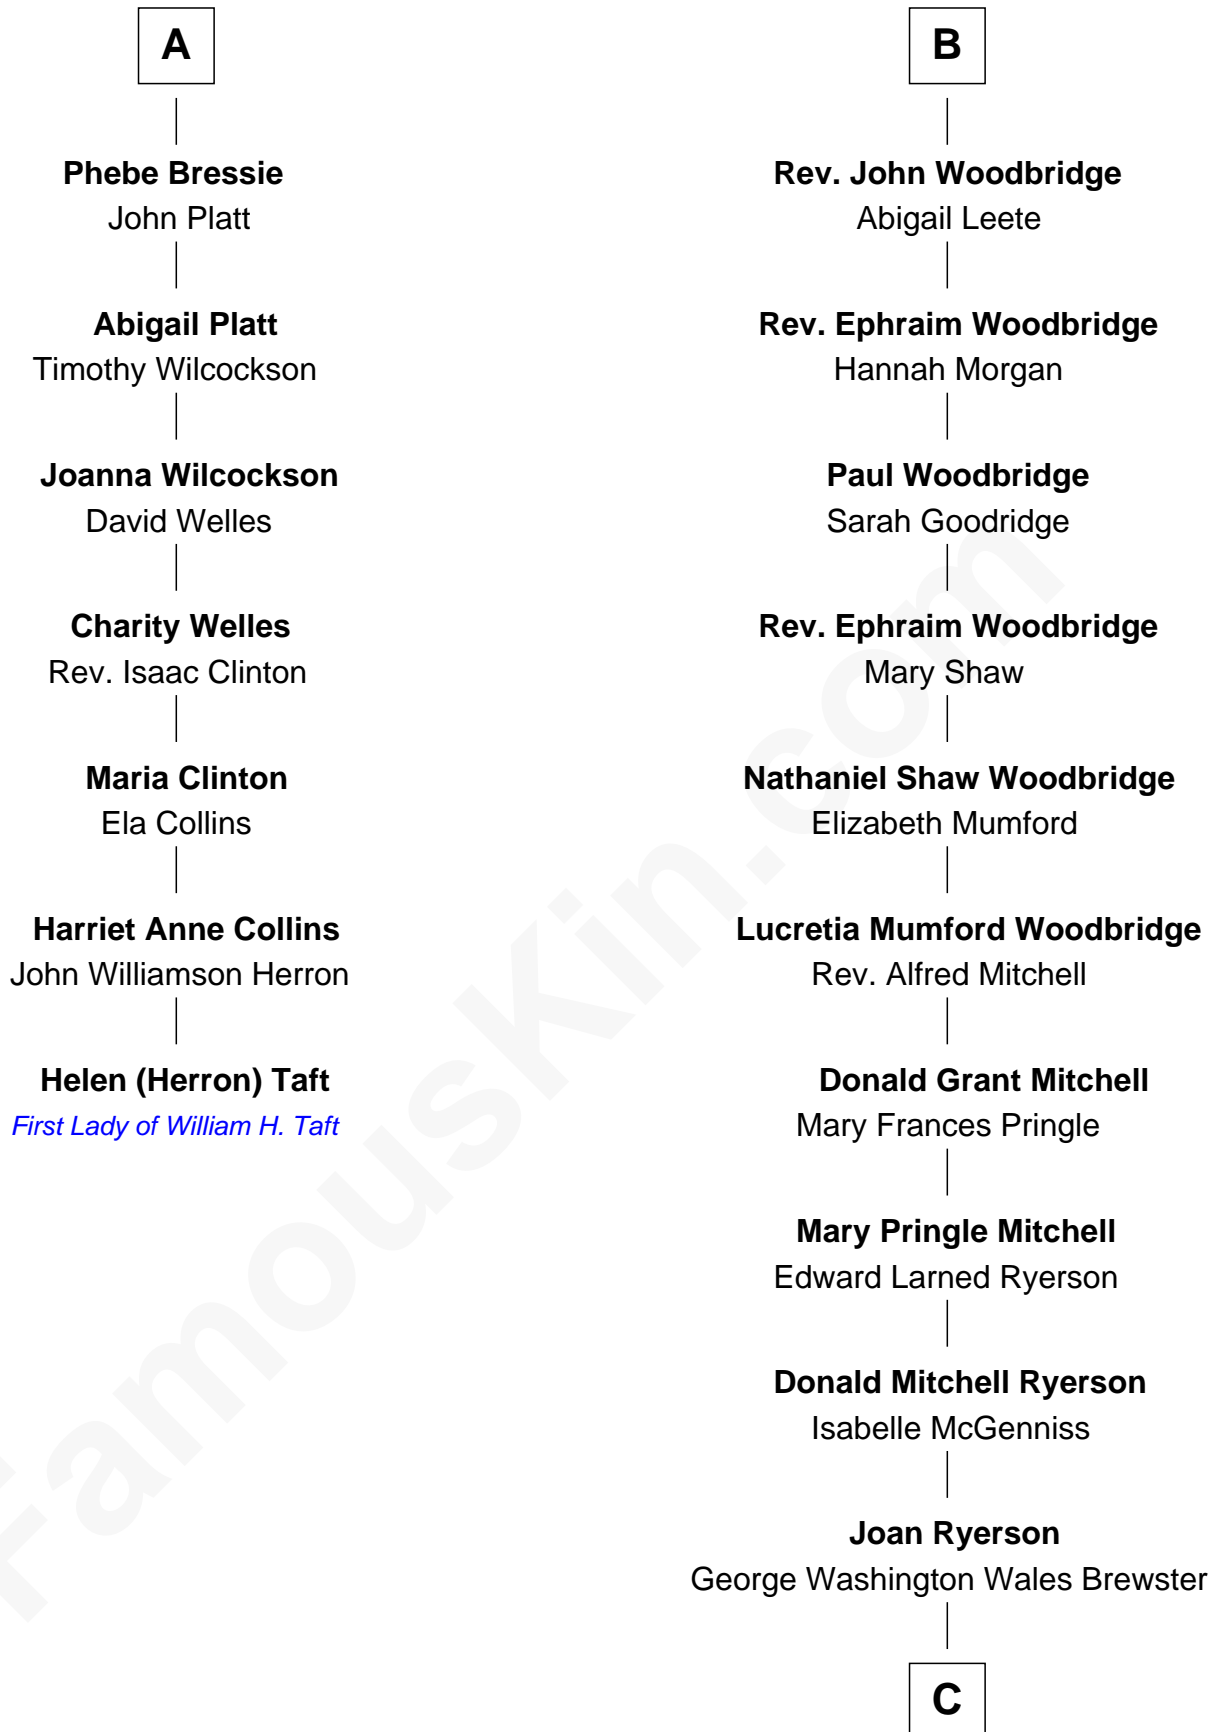

FamousKin.com

Relationship Chart of Helen (Herron) Taft

First Lady of President William H. Taft

13th cousin 5 times removed of

Paget Brewster
TV Actress

C

Galen Brewster
Hathaway Tew

Paget Brewster
TV Actress

FamousKin.com