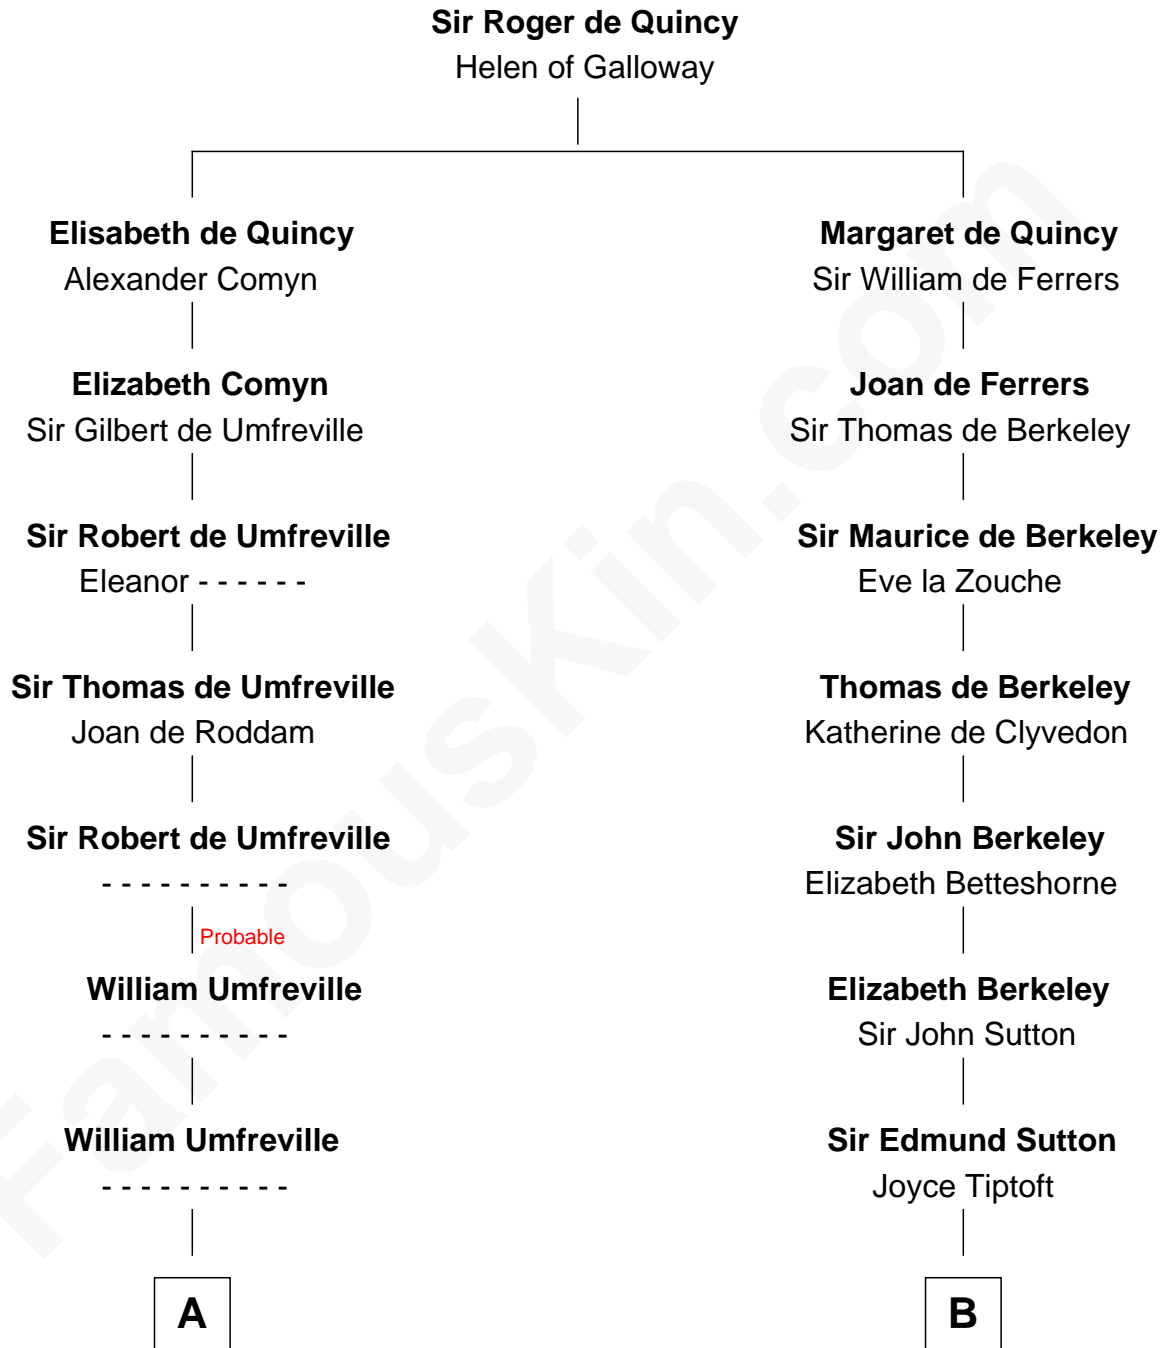

FamousKin.com

Relationship Chart of

Helen (Herron) Taft

First Lady of President William H. Taft

18th cousin 3 times removed of

James Sherman

27th U.S. Vice-President

C

Harriet Anne Collins
John Williamson Herron

Helen (Herron) Taft
First Lady of William H. Taft

D

Mary Whiting
William Barron

Mary Augusta Barron
Stalham Williams

Frances Lucretia Williams
Richard Winslow Sherman