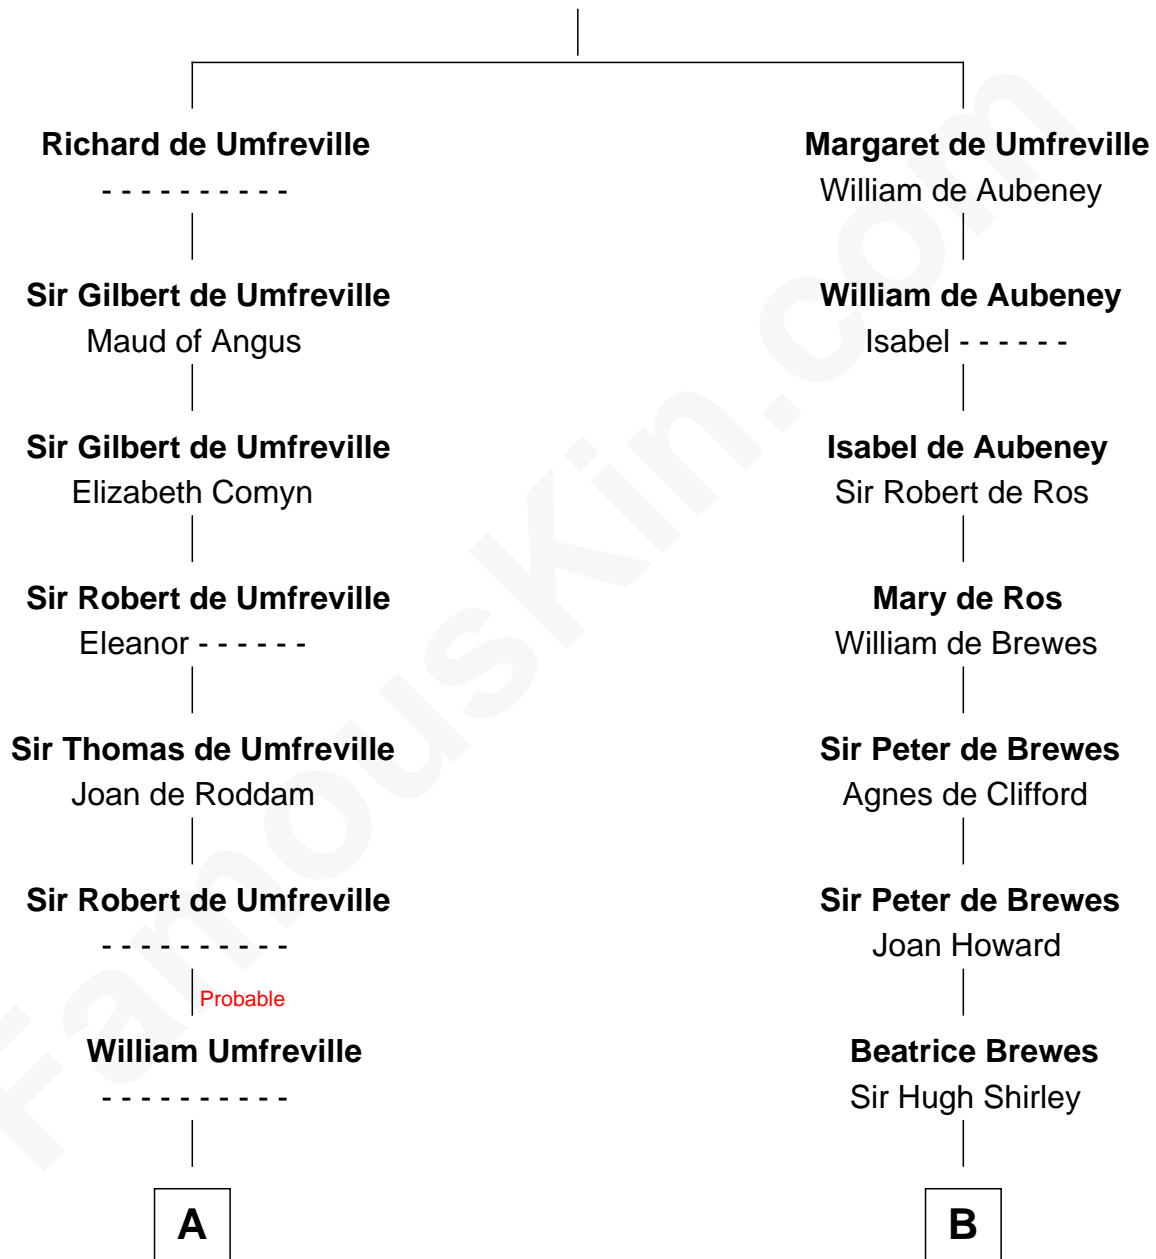

FamousKin.com

Relationship Chart of

Helen (Herron) Taft

First Lady of President William H. Taft

19th cousin 2 times removed of

James Sherman

27th U.S. Vice-President

Sir Odinel de Umfreville

Alice de Lucy

C

Maria Clinton
Ela Collins

Harriet Anne Collins
John Williamson Herron

Helen (Herron) Taft
First Lady of William H. Taft

D

Prince Sherman
Sarah Sherman

Jahaziel Sherman
Nancy Winslow