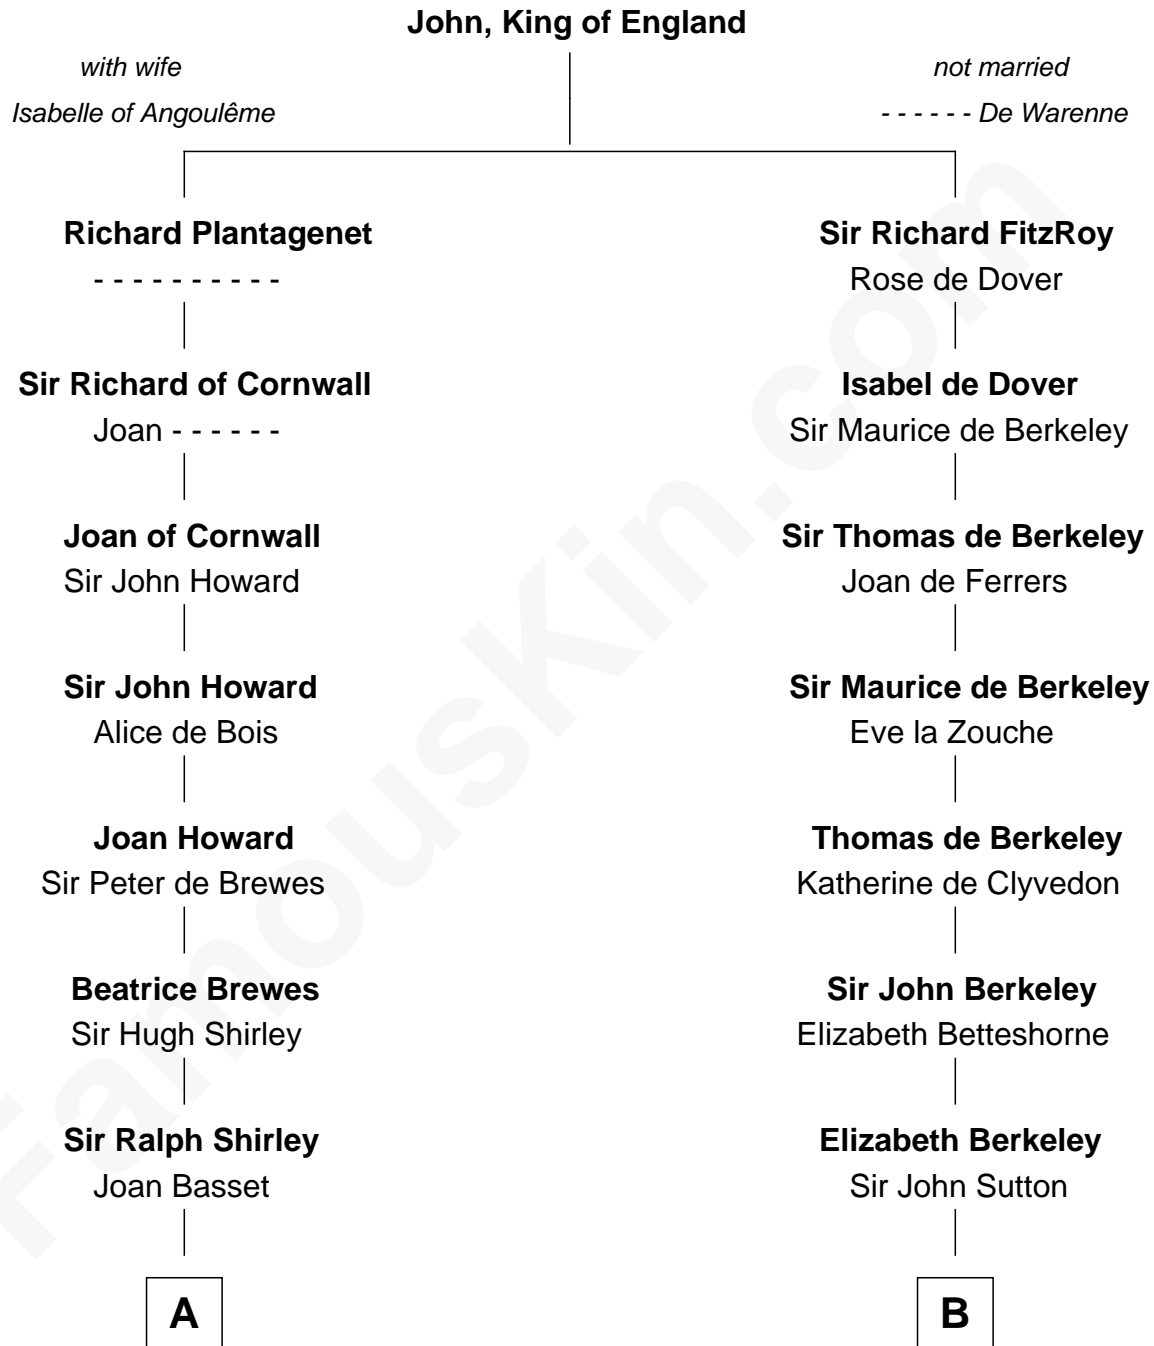

FamousKin.com

Relationship Chart of

Helen (Herron) Taft

First Lady of President William H. Taft

21st cousin of

Allen Dulles

5th Director of the C.I.A.

C

Joanna Wilcockson

David Welles

Charity Welles

Rev. Isaac Clinton

Maria Clinton

Ela Collins

Harriet Anne Collins

John Williamson Herron