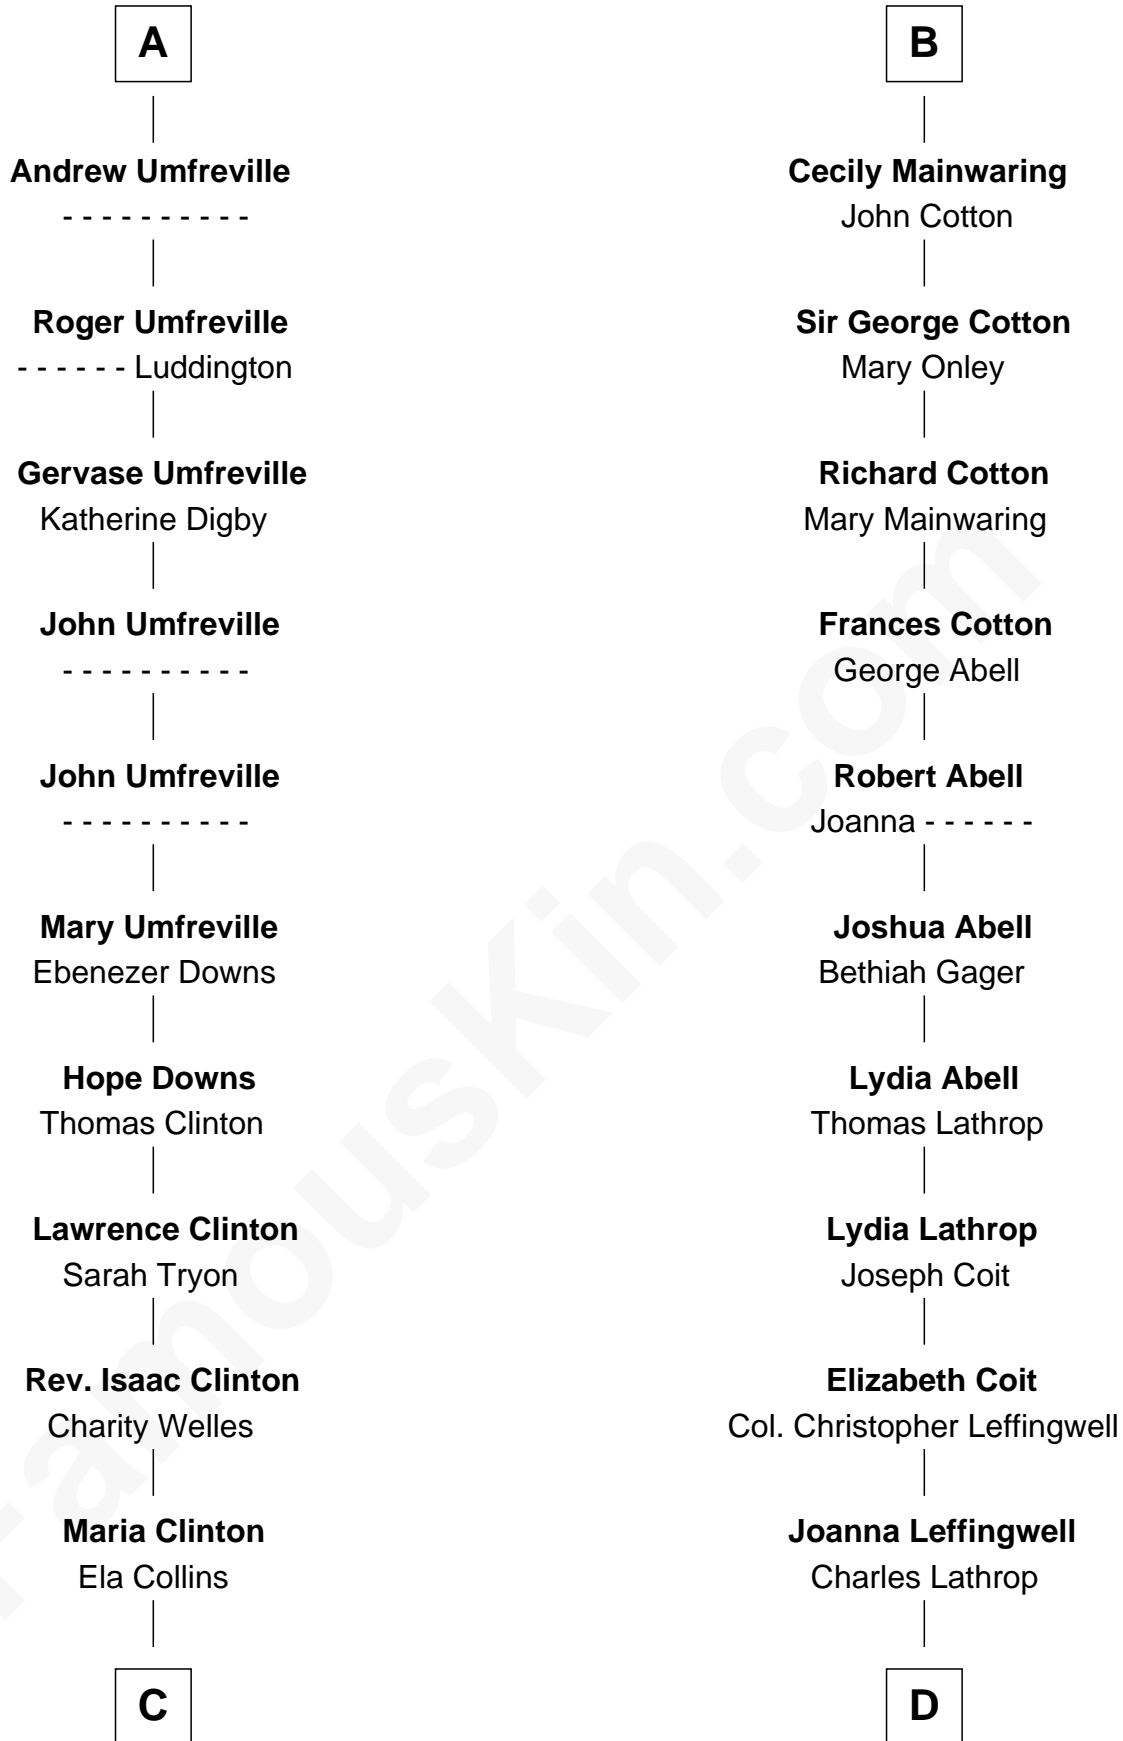

FamousKin.com

Relationship Chart of

Helen (Herron) Taft

First Lady of President William H. Taft

18th cousin 2 times removed of

Allen Dulles

5th Director of the C.I.A.

C

Harriet Anne Collins
John Williamson Herron

Helen (Herron) Taft
First Lady of William H. Taft

D

Harriet Wadsworth Lathrop
Rev. Miron Winslow

Harriet Lathrop Winslow
Rev. John Welsh Dulles

Allen Macy Dulles
Edith Foster