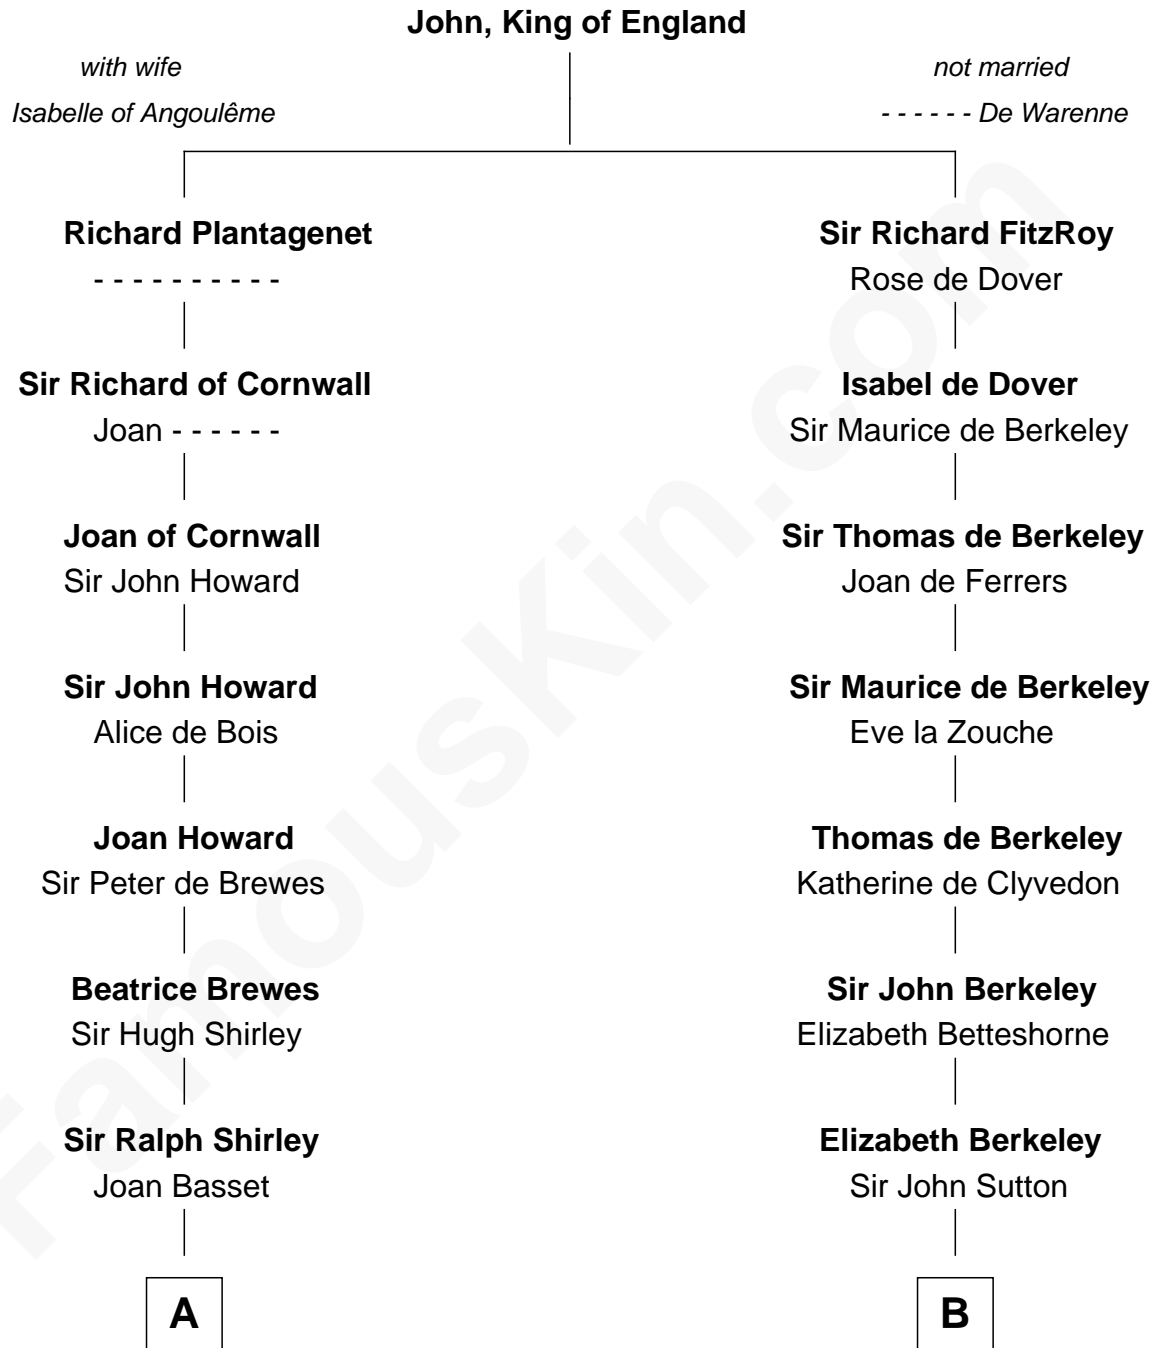

FamousKin.com

Relationship Chart of

Helen (Herron) Taft

First Lady of President William H. Taft

21st cousin of

John Foster Dulles

52nd U.S. Secretary of State

C

Joanna Wilcockson

David Welles

Charity Welles

Rev. Isaac Clinton

Maria Clinton

Ela Collins

Harriet Anne Collins

John Williamson Herron