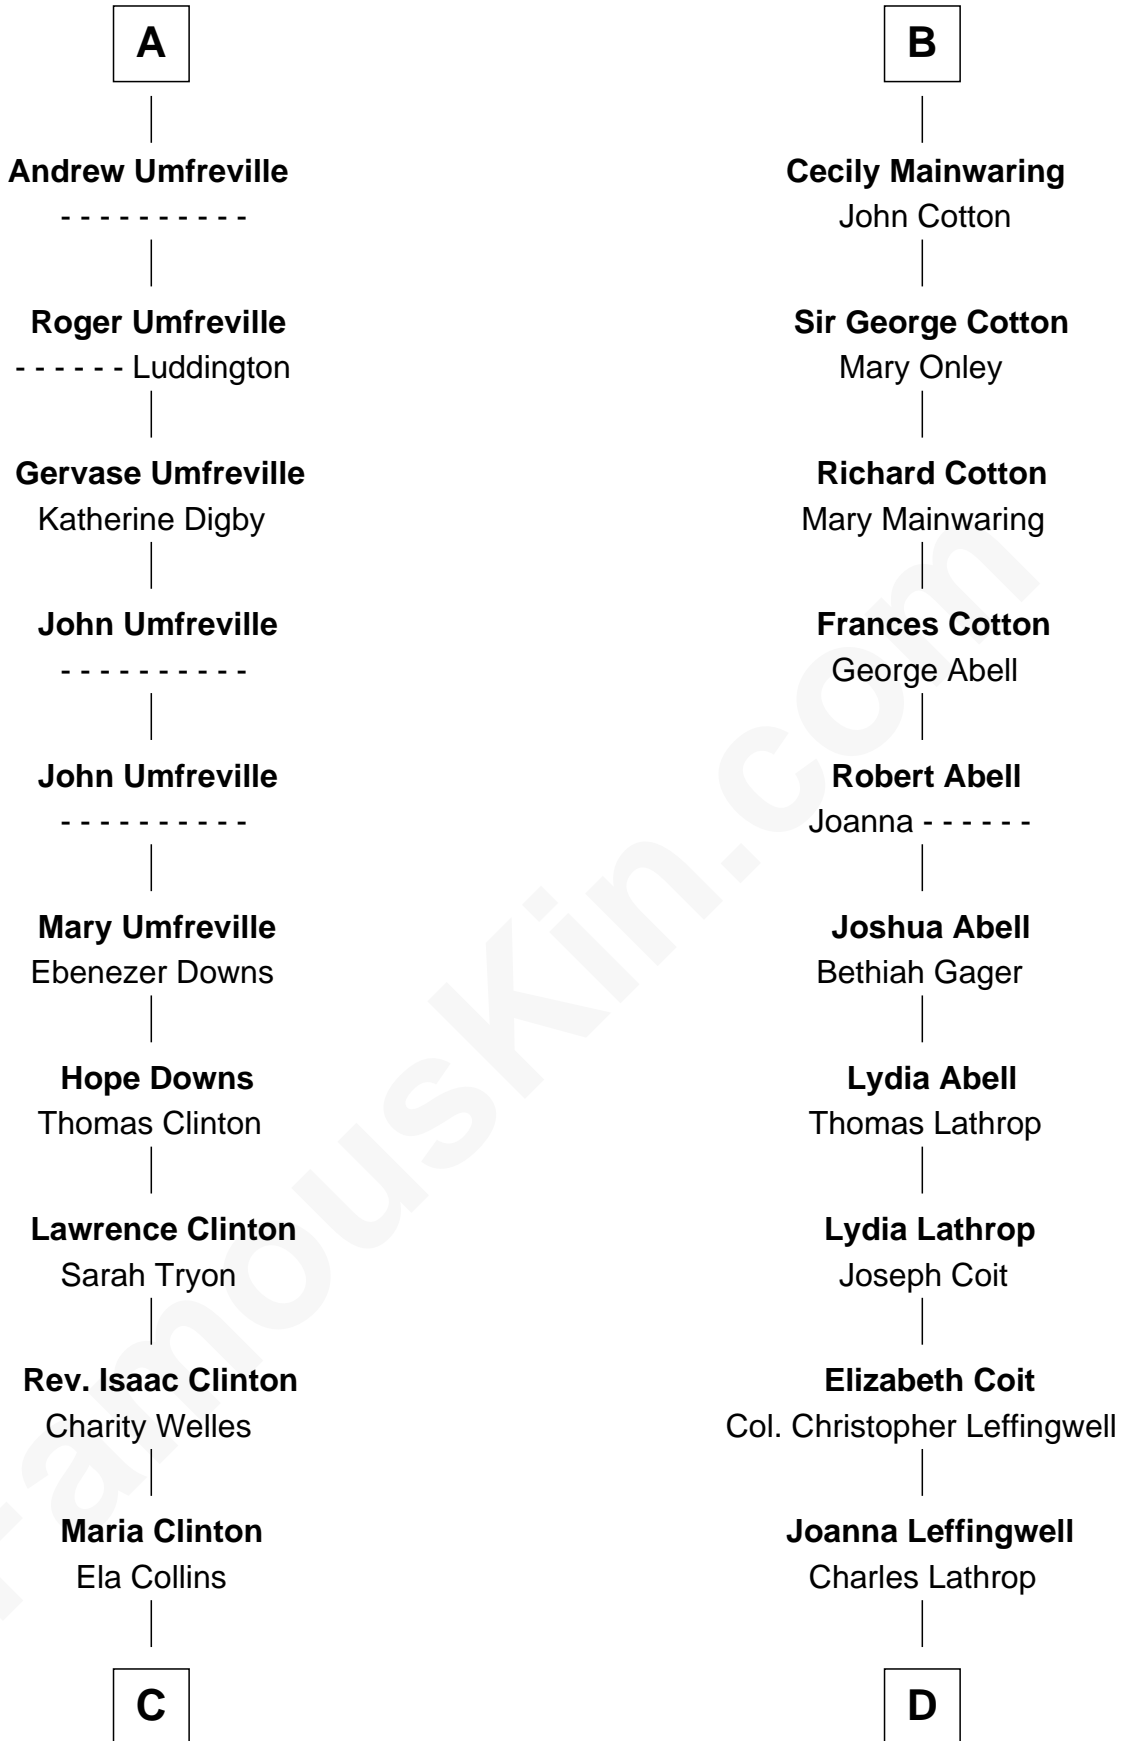

FamousKin.com

Relationship Chart of

Helen (Herron) Taft

First Lady of President William H. Taft

18th cousin 2 times removed of

John Foster Dulles

52nd U.S. Secretary of State

C

Harriet Anne Collins
John Williamson Herron

Helen (Herron) Taft
First Lady of William H. Taft

D

Harriet Wadsworth Lathrop
Rev. Miron Winslow

Harriet Lathrop Winslow
Rev. John Welsh Dulles

Allen Macy Dulles
Edith Foster