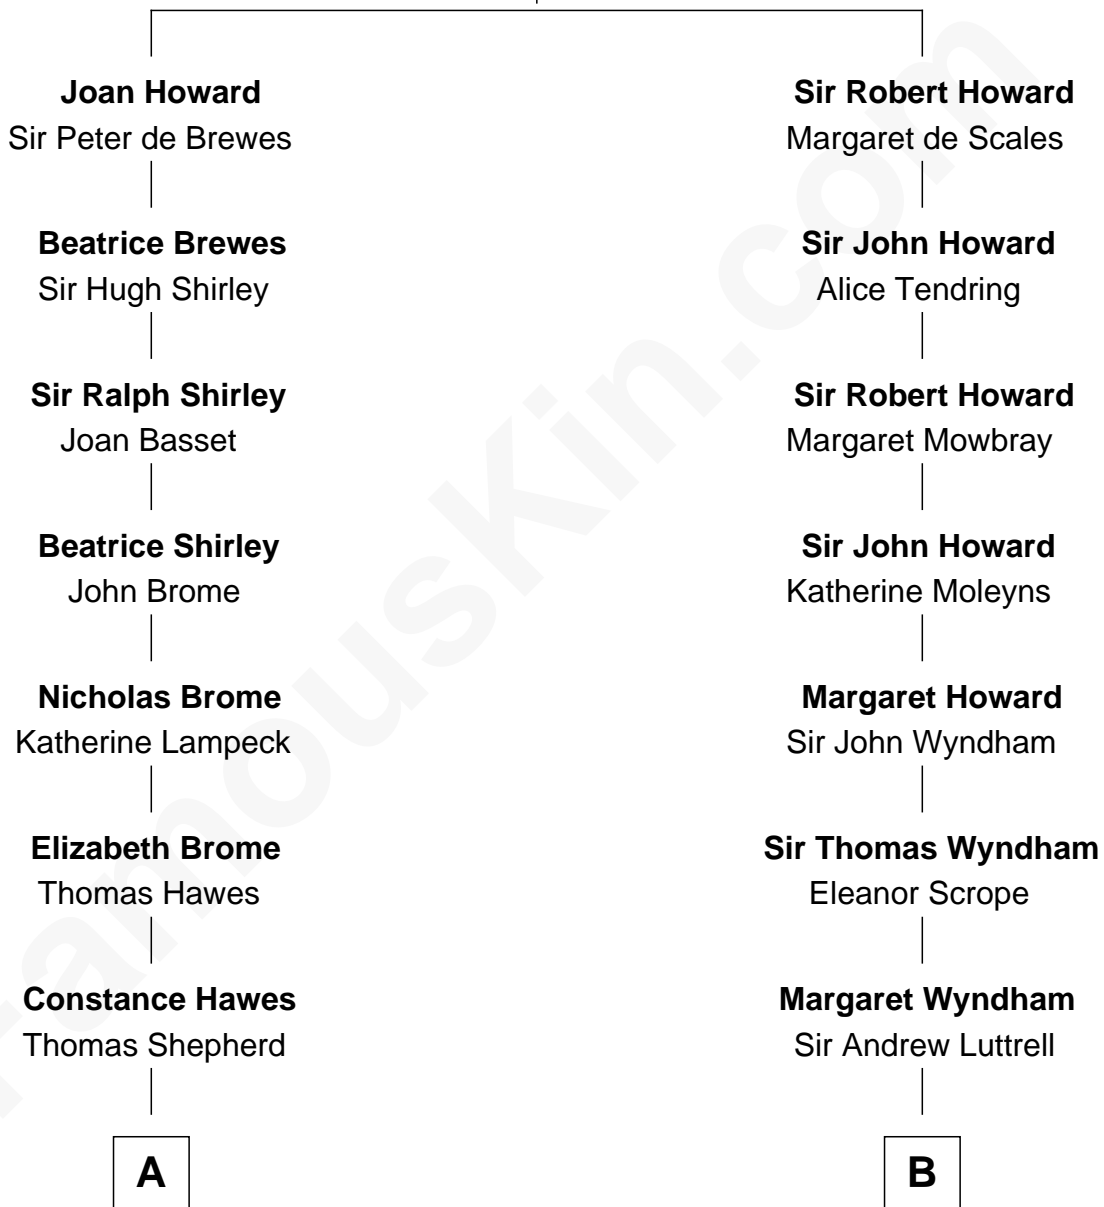

FamousKin.com

Relationship Chart of Helen (Herron) Taft

First Lady of President William H. Taft

17th cousin 3 times removed of

Guy Ritchie

British Filmmaker

Sir John Howard

Alice de Bois

C

Vivian Guy Ouseley McLaughlin

Edith Jane Martineau

Doris Margaretta McLaughlin

Stuart John Ritchie

John Vivian Ritchie

Amber Mary Parkinson

Guy Ritchie