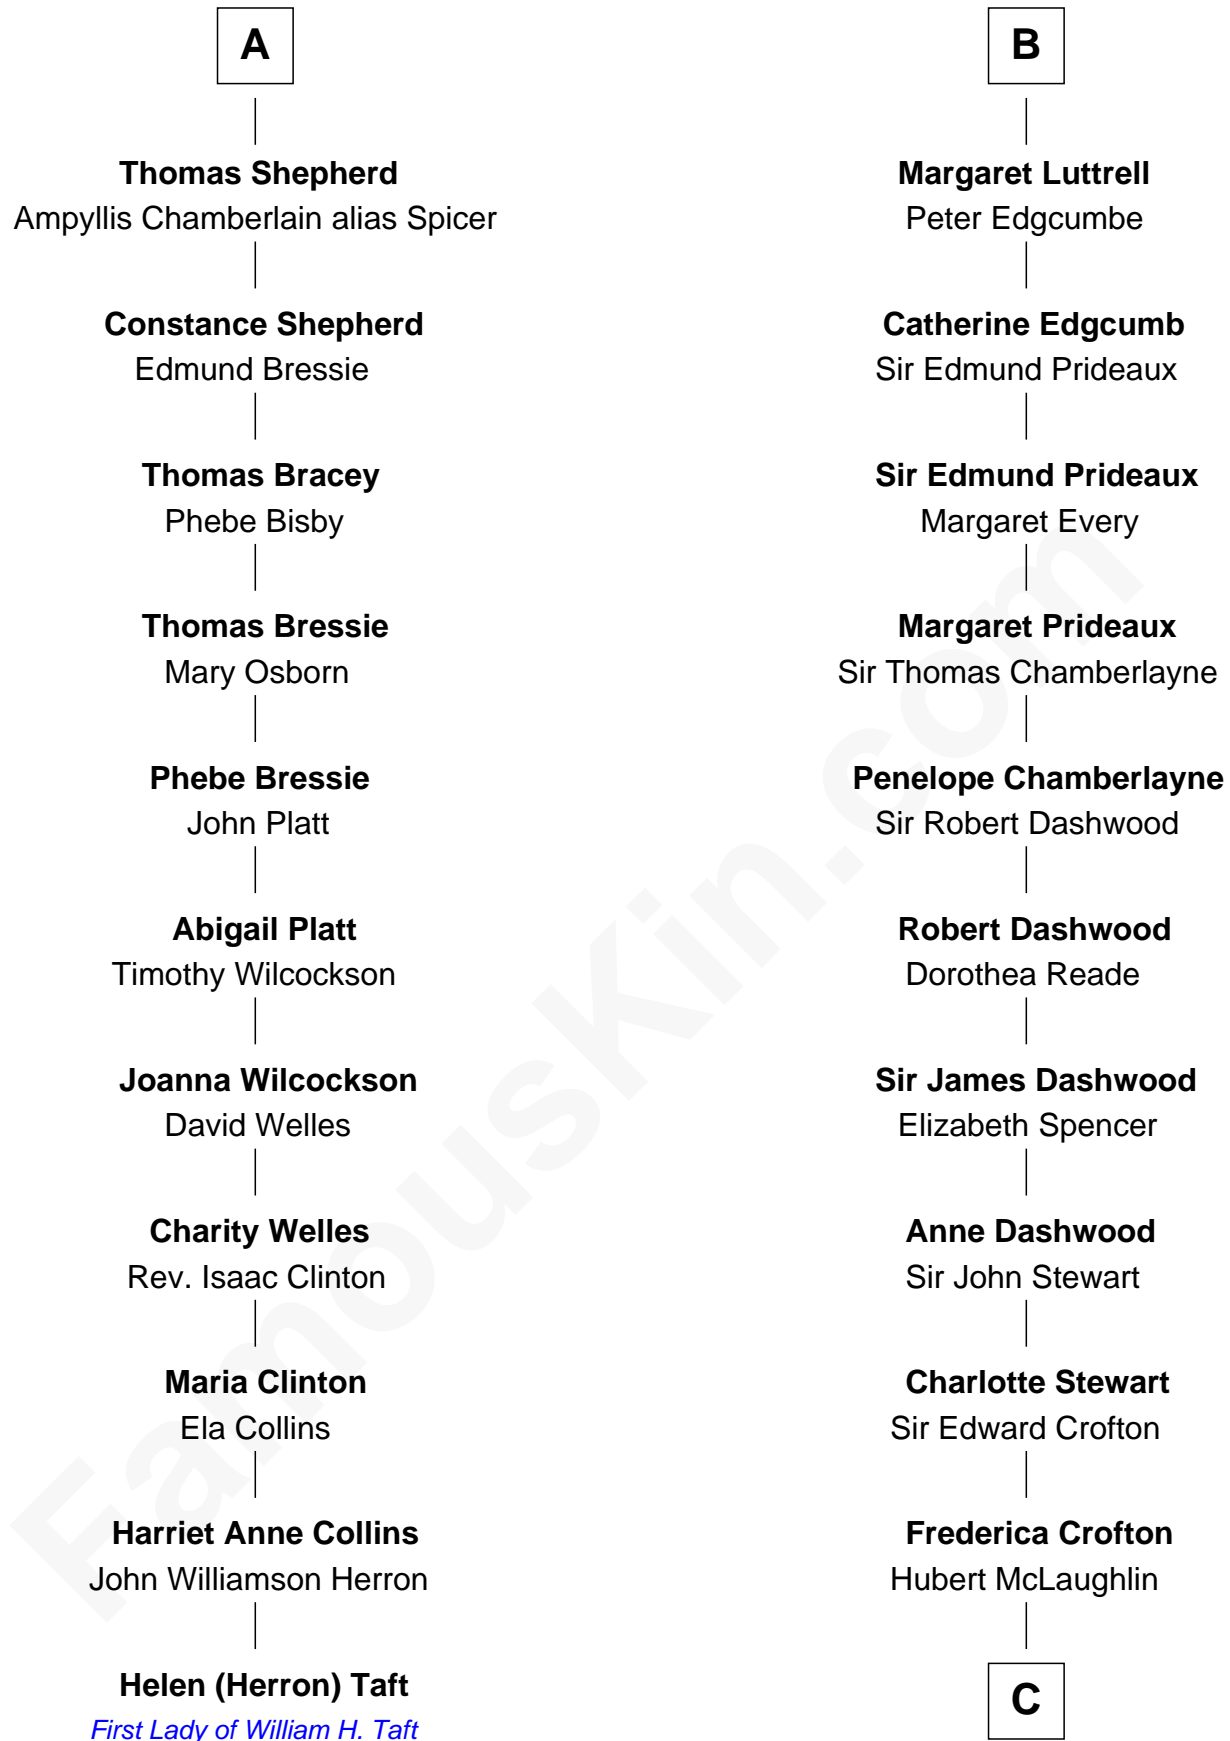

FamousKin.com

Relationship Chart of Helen (Herron) Taft

First Lady of President William H. Taft

17th cousin 3 times removed of

Guy Ritchie

British Filmmaker

Sir John Howard

Alice de Bois

C

Vivian Guy Ouseley McLaughlin

Edith Jane Martineau

Doris Margaretta McLaughlin

Stuart John Ritchie

John Vivian Ritchie

Amber Mary Parkinson

Guy Ritchie