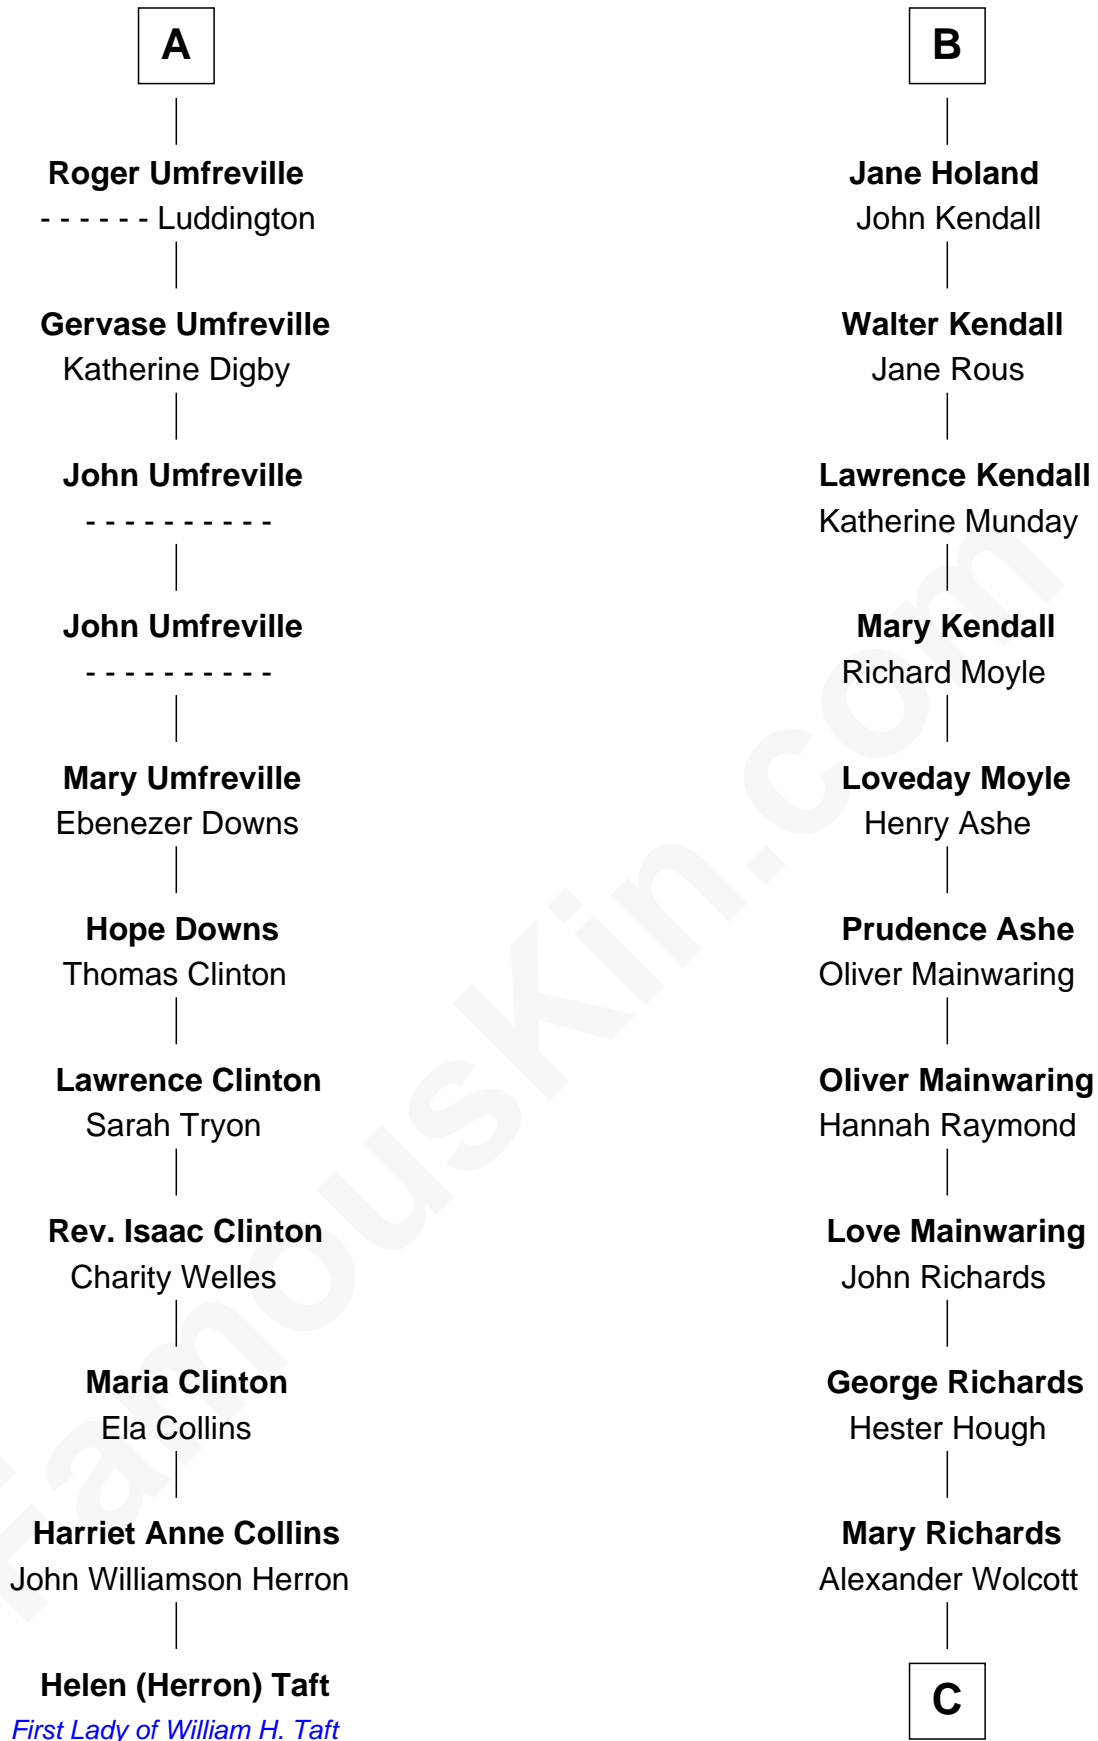

FamousKin.com

Relationship Chart of

Helen (Herron) Taft

First Lady of President William H. Taft

17th cousin 4 times removed of

Buckminster Fuller

Author, Architect, and Inventor

C

Christopher Wolcott

Lucy Parsons

Christopher Columbus Wolcott

Susan Blinn

Caroline Matilda Wolcott

Martin Andrews

Caroline Wolcott Andrews

Richard Buckminster Fuller