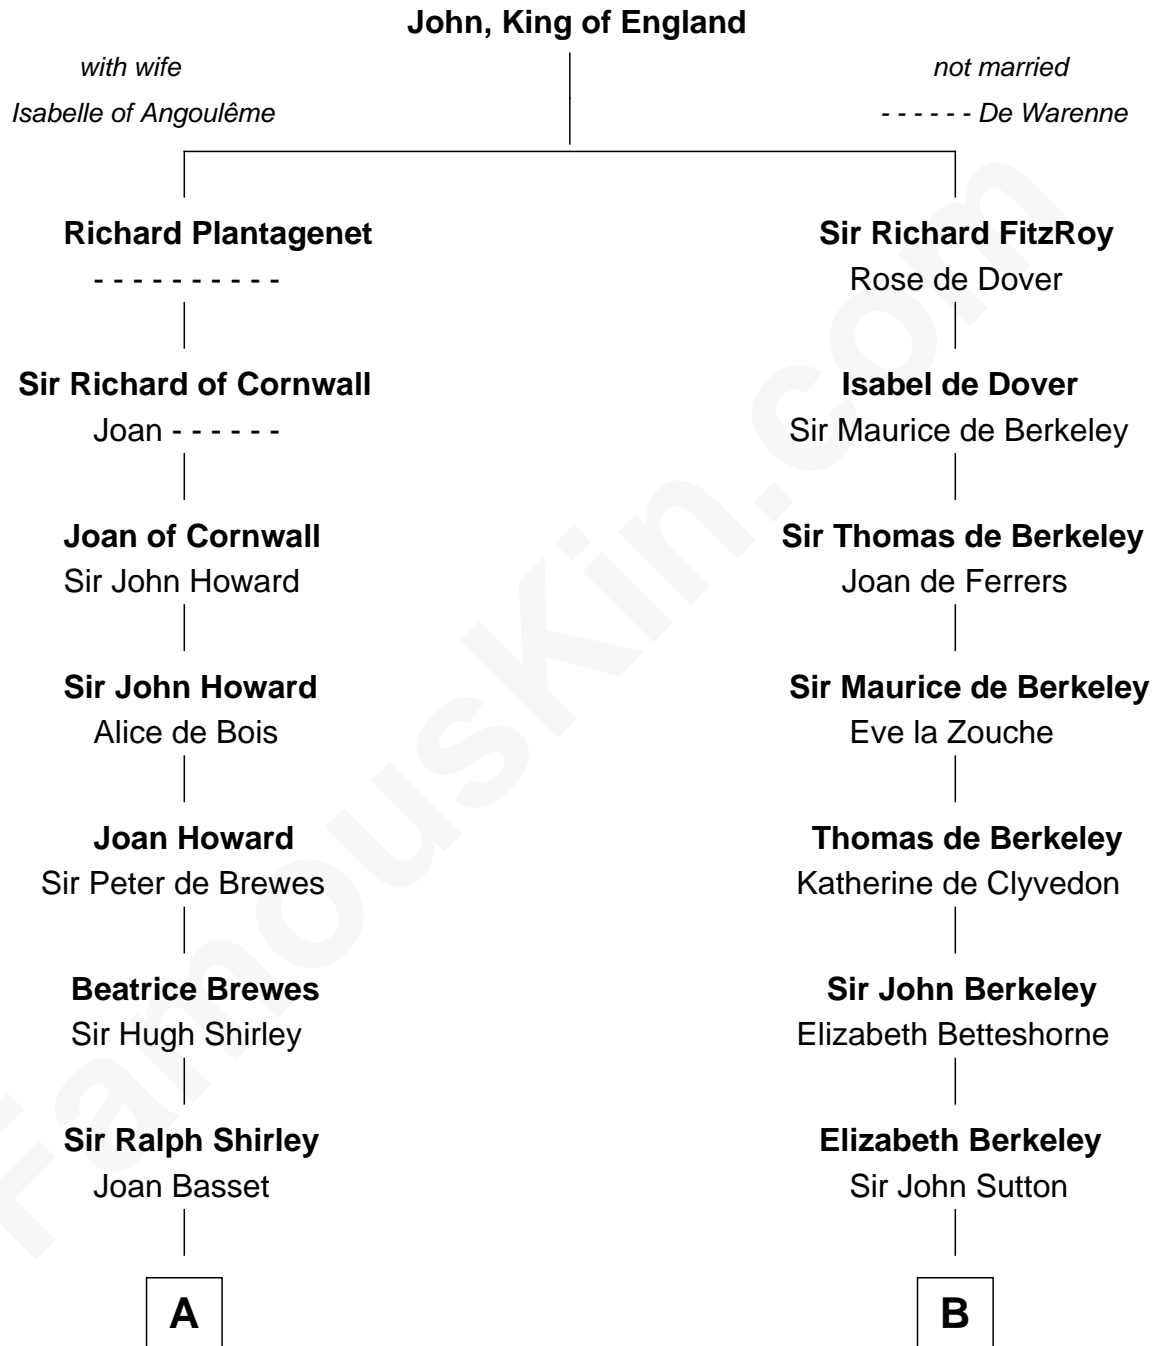

FamousKin.com

Relationship Chart of

Helen (Herron) Taft

First Lady of President William H. Taft

19th cousin 2 times removed of

Marjorie Post

Founder of General Foods

C

Joanna Wilcockson

David Welles

Charity Welles

Rev. Isaac Clinton

Maria Clinton

Ela Collins

Harriet Anne Collins

John Williamson Herron

Helen (Herron) Taft

First Lady of William H. Taft

D

Caroline Cushman Lathrop

Charles Rollin Post

Charles William Post

Elle Letitia Merriweather

Marjorie Post