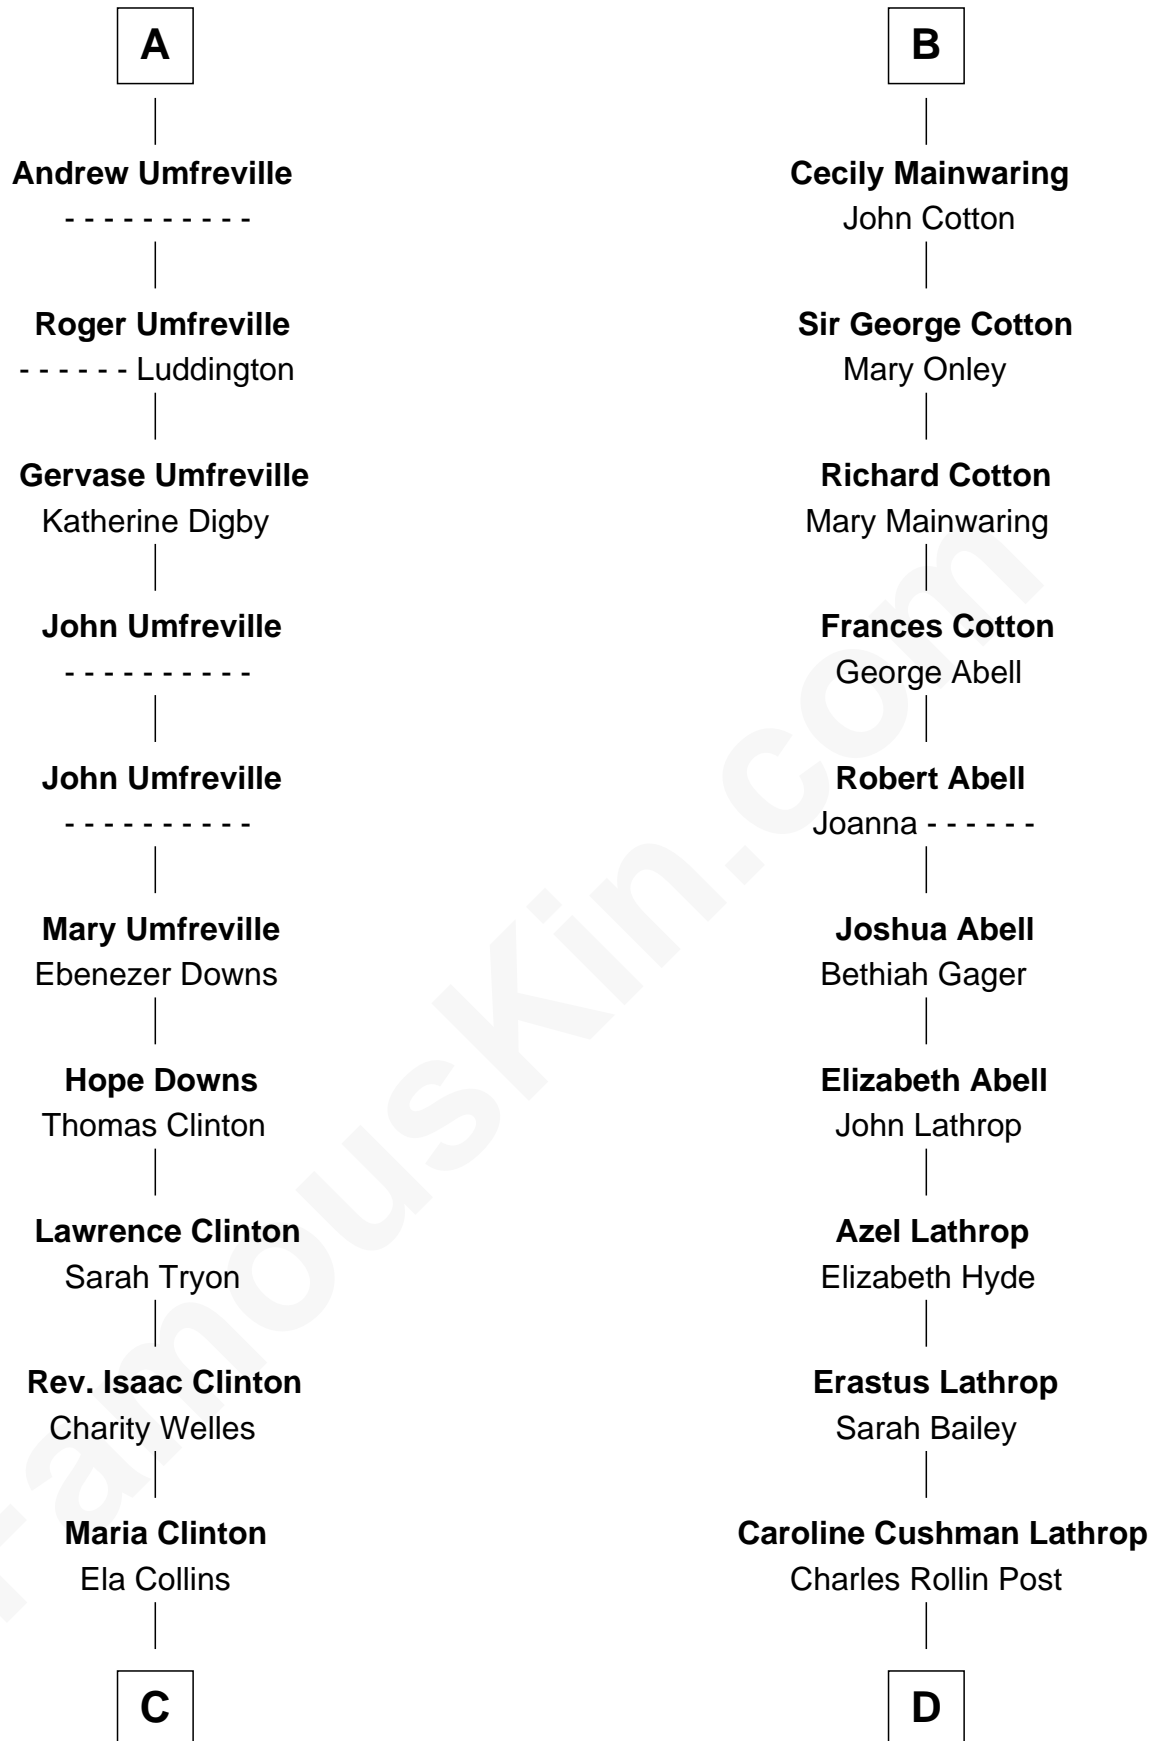

FamousKin.com

Relationship Chart of

Helen (Herron) Taft

First Lady of President William H. Taft

18th cousin of

Marjorie Post

Founder of General Foods

Sir Roger de Quincy
Helen of Galloway

Elisabeth de Quincy
Alexander Comyn

Margaret de Quincy
Sir William de Ferrers

Elizabeth Comyn
Sir Gilbert de Umfreville

Joan de Ferrers
Sir Thomas de Berkeley

Sir Robert de Umfreville
Eleanor - - - - -

Sir Maurice de Berkeley
Eve la Zouche

Sir Thomas de Umfreville
Joan de Roddam

Thomas de Berkeley
Katherine de Clyvedon

Sir Robert de Umfreville
- - - - -

Sir John Berkeley
Elizabeth Betteshorne

William Umfreville
- - - - -

Elizabeth Berkeley
Sir John Sutton

William Umfreville
- - - - -

Jane Sutton
Thomas Mainwaring

A

B

C

Harriet Anne Collins
John Williamson Herron

Helen (Herron) Taft
First Lady of William H. Taft

D