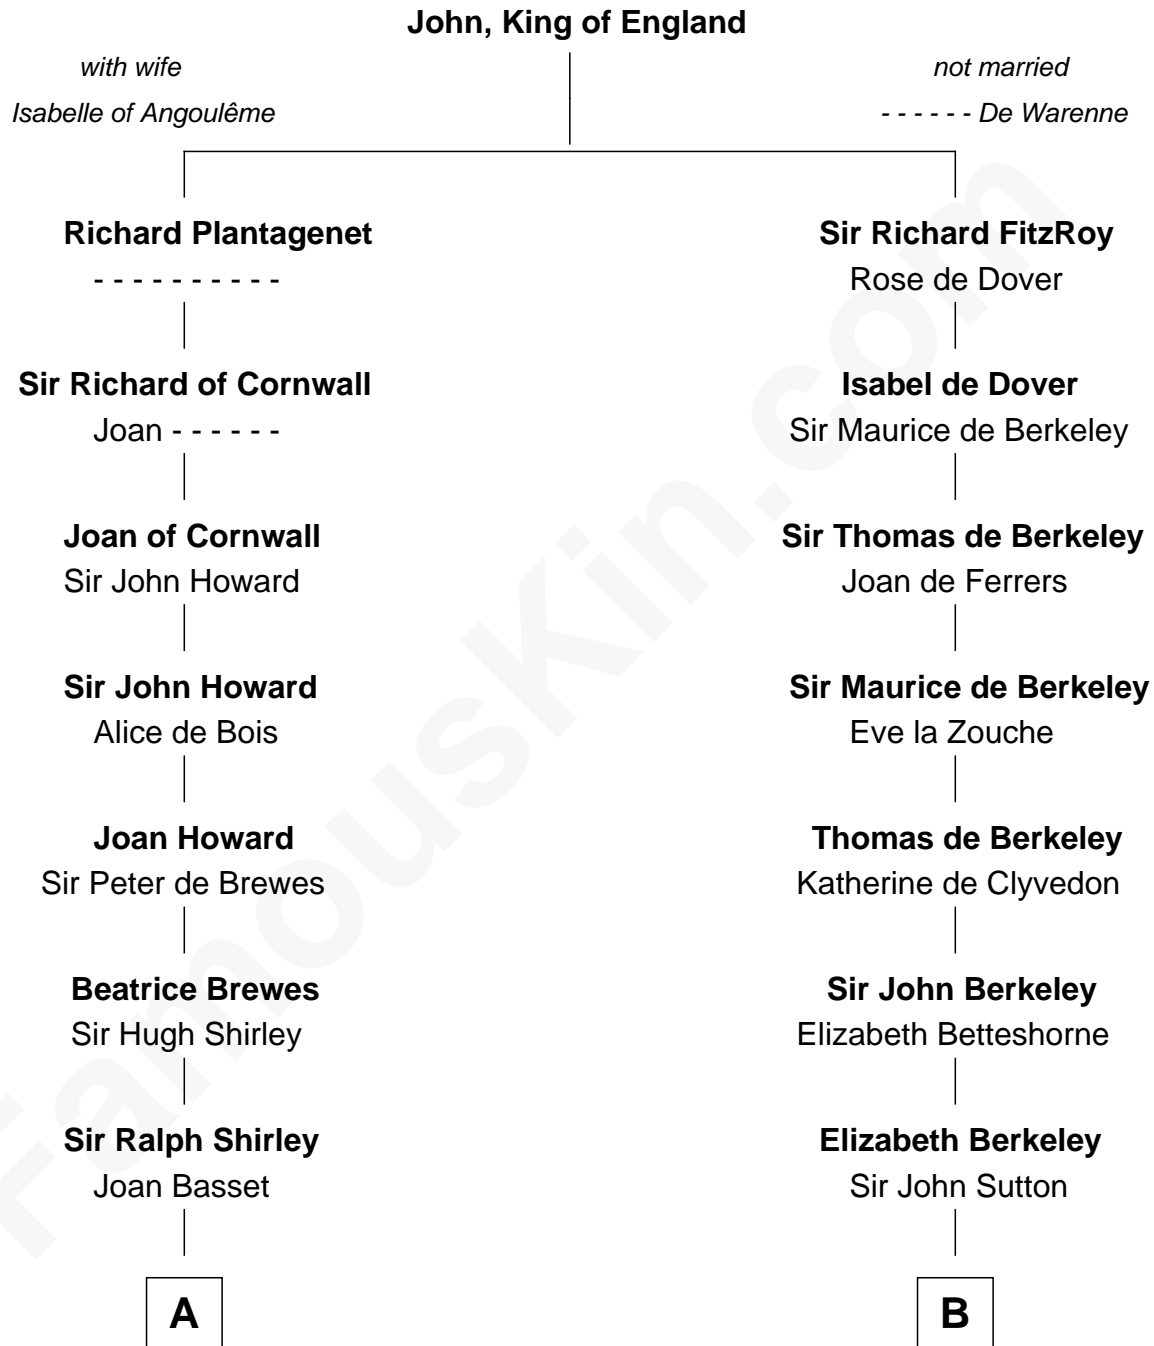

FamousKin.com

Relationship Chart of

Helen (Herron) Taft

First Lady of President William H. Taft

18th cousin 3 times removed of

C. W. Post

Founder of Post Cereals

C

Joanna Wilcockson

David Welles

Charity Welles

Rev. Isaac Clinton

Maria Clinton

Ela Collins

Harriet Anne Collins

John Williamson Herron

Helen (Herron) Taft

First Lady of William H. Taft

D

Caroline Cushman Lathrop

Charles Rollin Post

C. W. Post

Founder of Post Cereals

FamousKin.com