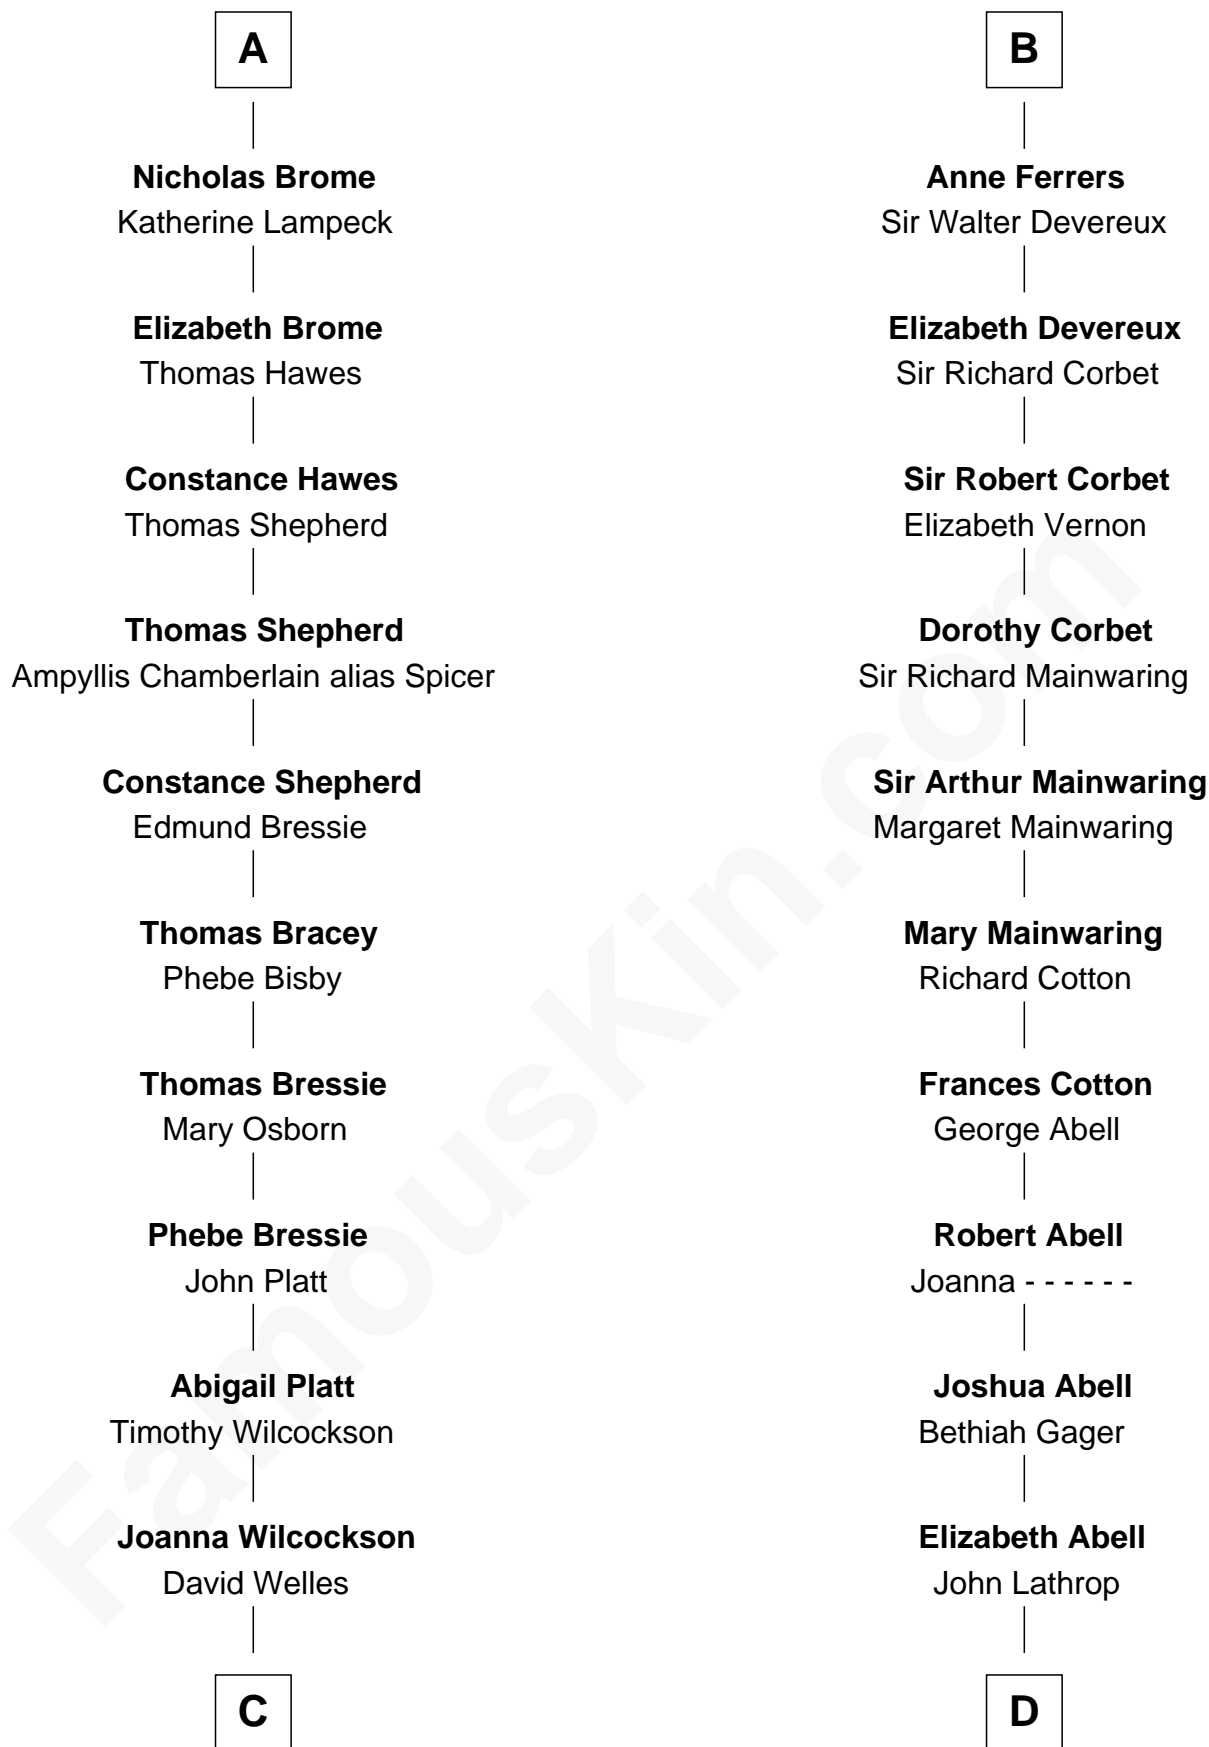

FamousKin.com

Relationship Chart of

Helen (Herron) Taft

First Lady of President William H. Taft

20th cousin of

C. W. Post

Founder of Post Cereals

Sir James de Audley

Robert de Ferrers

Margaret Despencer

Sir Edmund Ferrers

Ellen Roche

Sir William Ferrers

Elizabeth Belknap

B

C