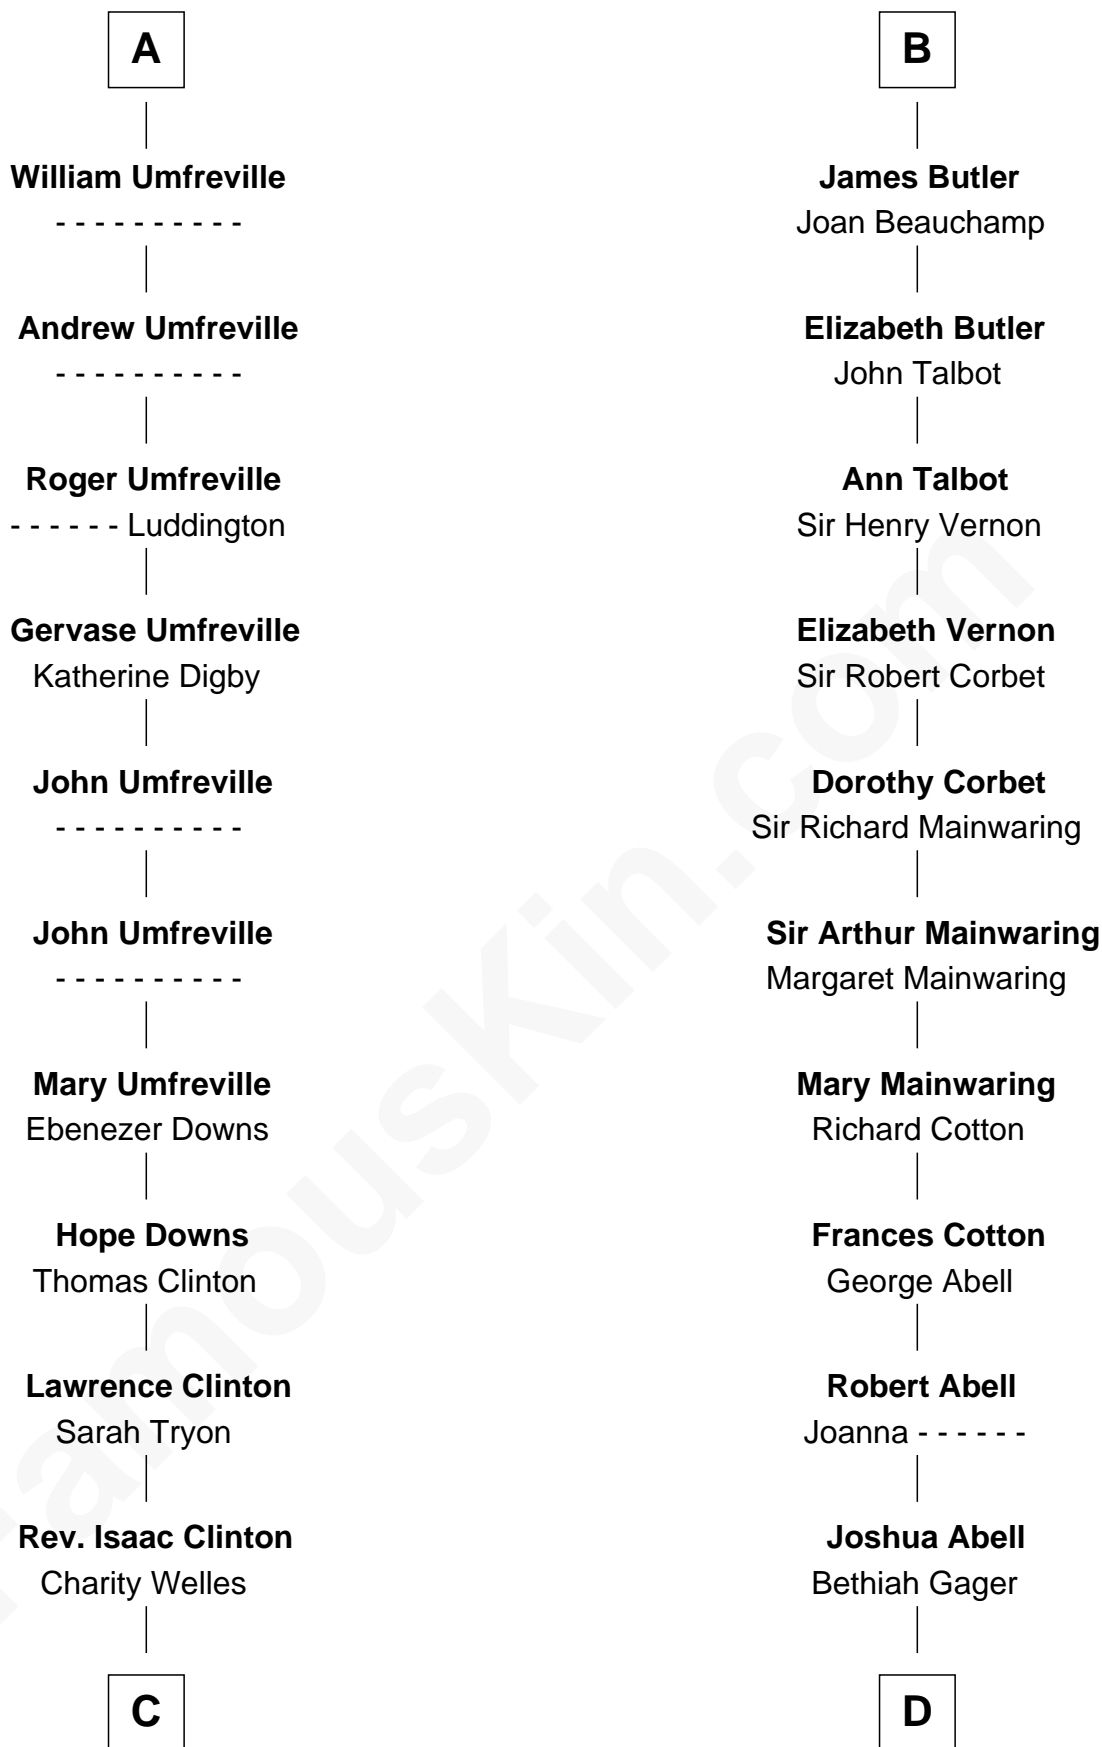

## Relationship Chart of

### Helen (Herron) Taft

First Lady of President William H. Taft

19th cousin 2 times removed of

**C. W. Post**

Founder of Post Cereals

**Sir Odinel de Umfreville**

Alice de Lucy

**C**

**Maria Clinton**

Ela Collins

**Harriet Anne Collins**

John Williamson Herron

**Helen (Herron) Taft**

*First Lady of William H. Taft*

**D**

**Elizabeth Abell**