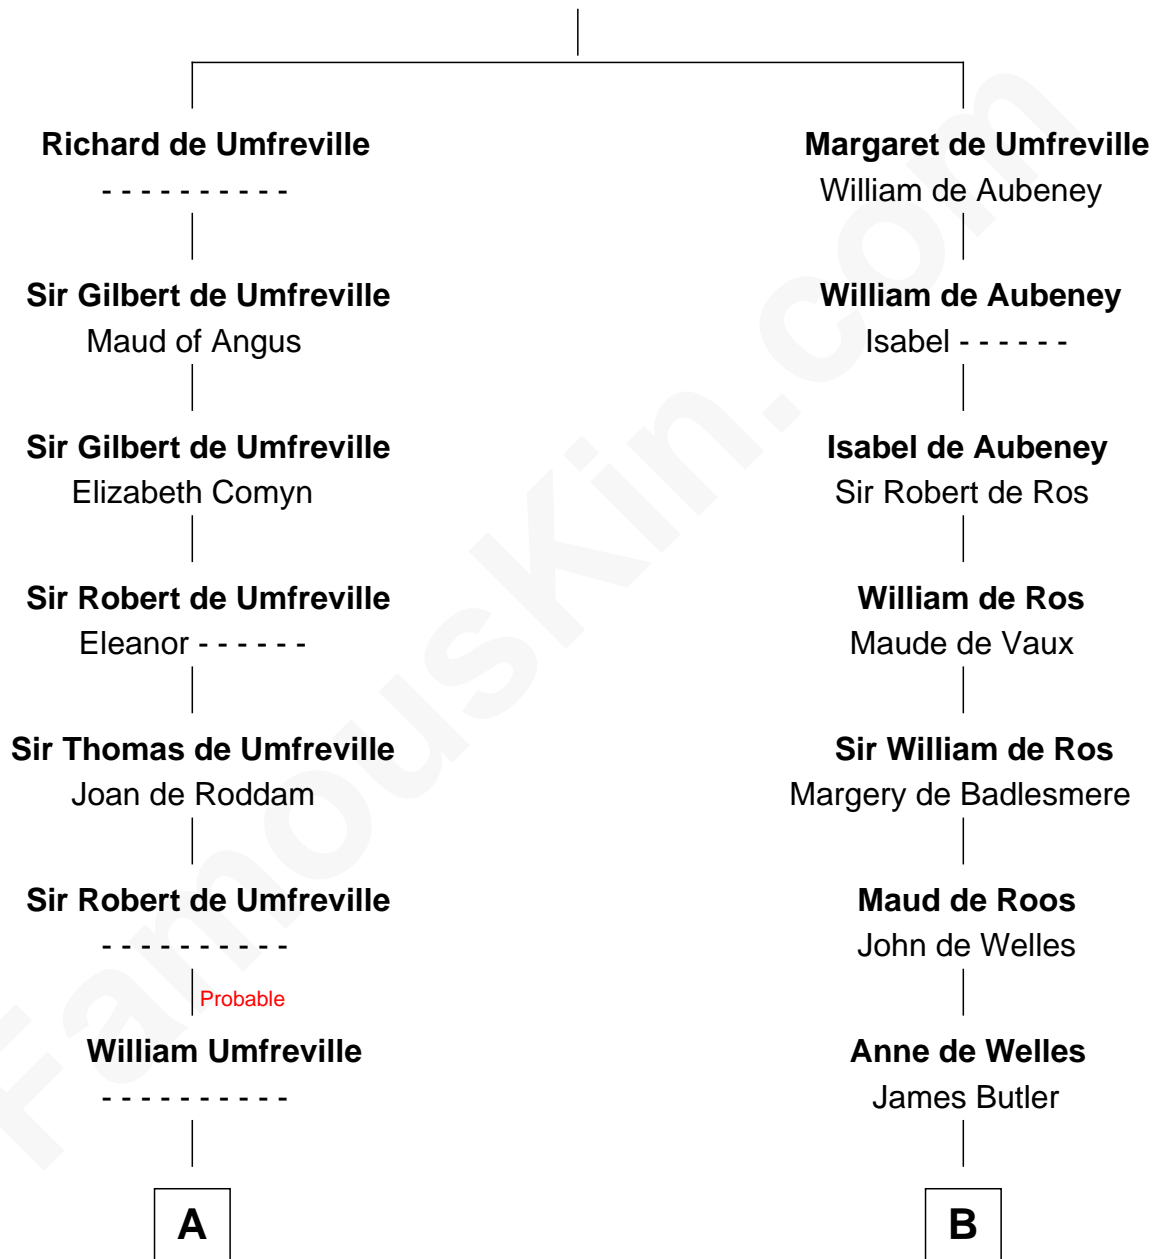

## Relationship Chart of

### Helen (Herron) Taft

First Lady of President William H. Taft

19th cousin 2 times removed of

**C. W. Post**

Founder of Post Cereals

**Sir Odinel de Umfreville**

Alice de Lucy

**C**

**Maria Clinton**

Ela Collins

**Harriet Anne Collins**

John Williamson Herron

**Helen (Herron) Taft**

*First Lady of William H. Taft*

**D**

**Elizabeth Abell**