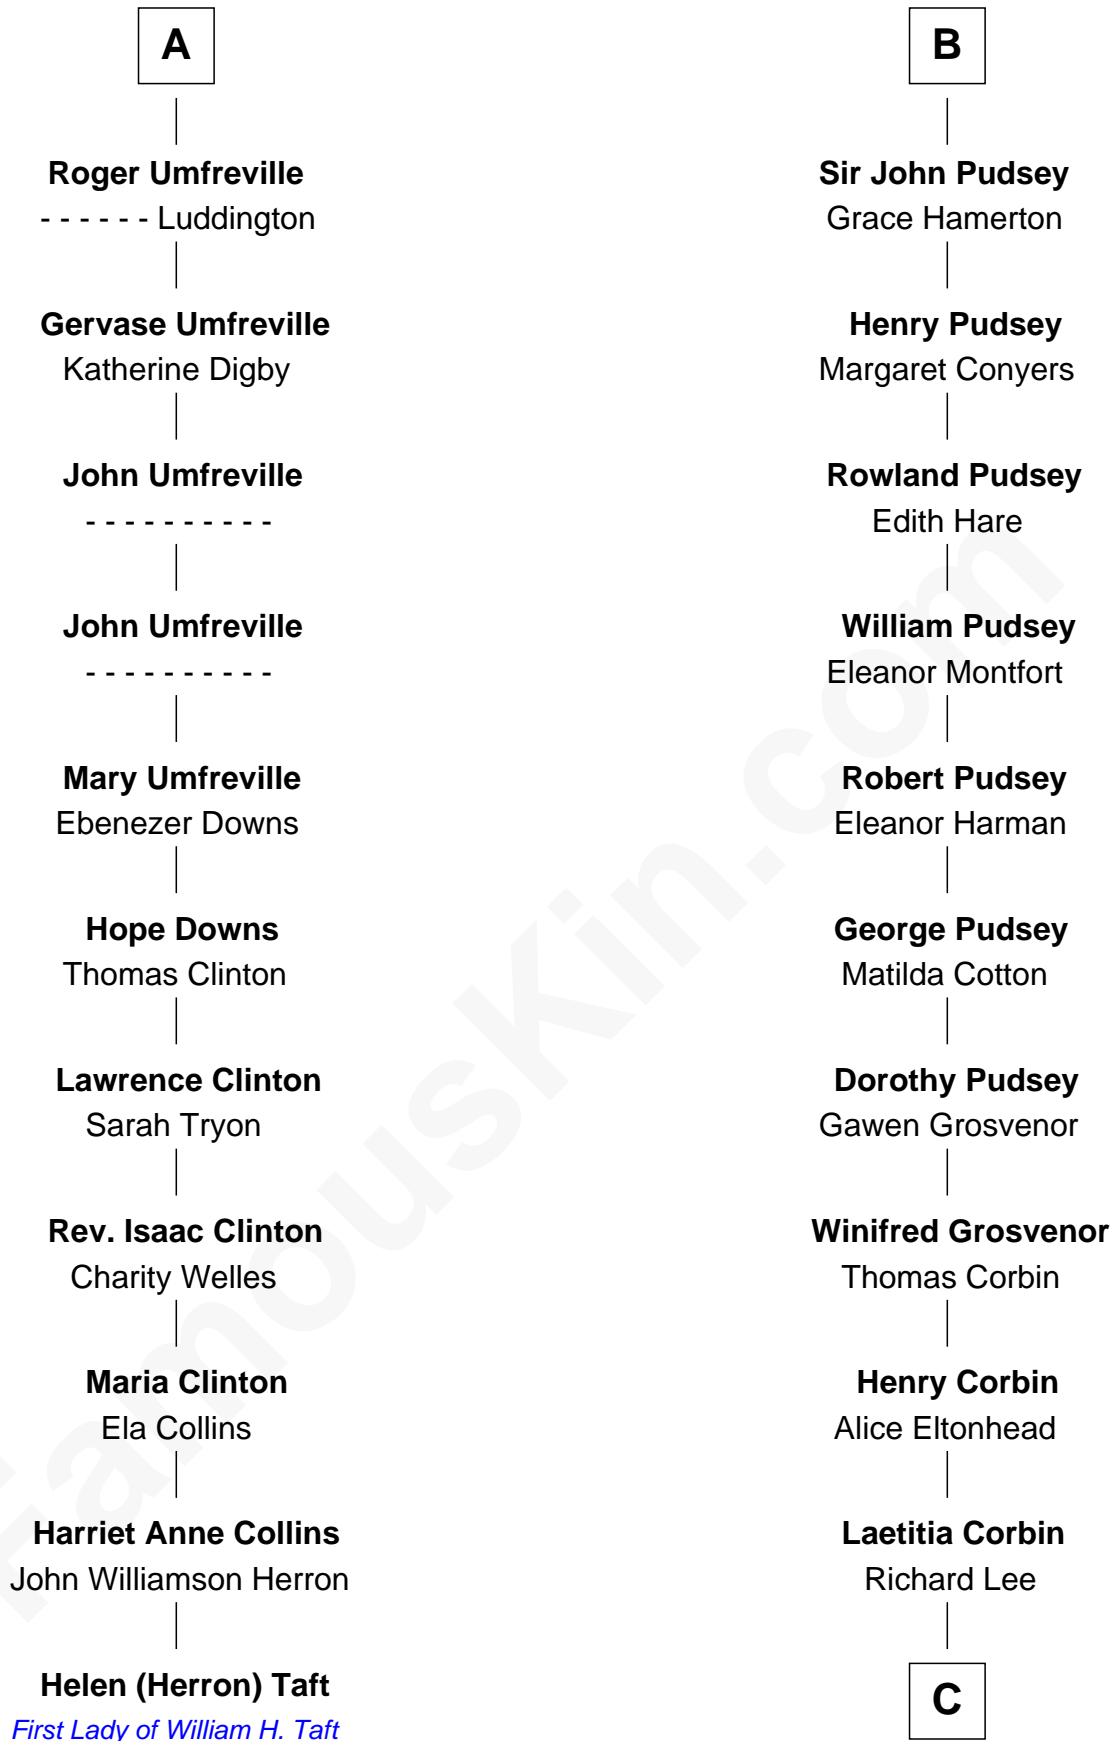

FamousKin.com

Relationship Chart of

Helen (Herron) Taft

First Lady of President William H. Taft

17th cousin 2 times removed of

Henry Lee III

9th Governor of Virginia

C

Henry Lee

Mary Bland

Col. Henry Lee

Lucy Grymes

Henry Lee III

Light-Horse Harry

FamousKin.com