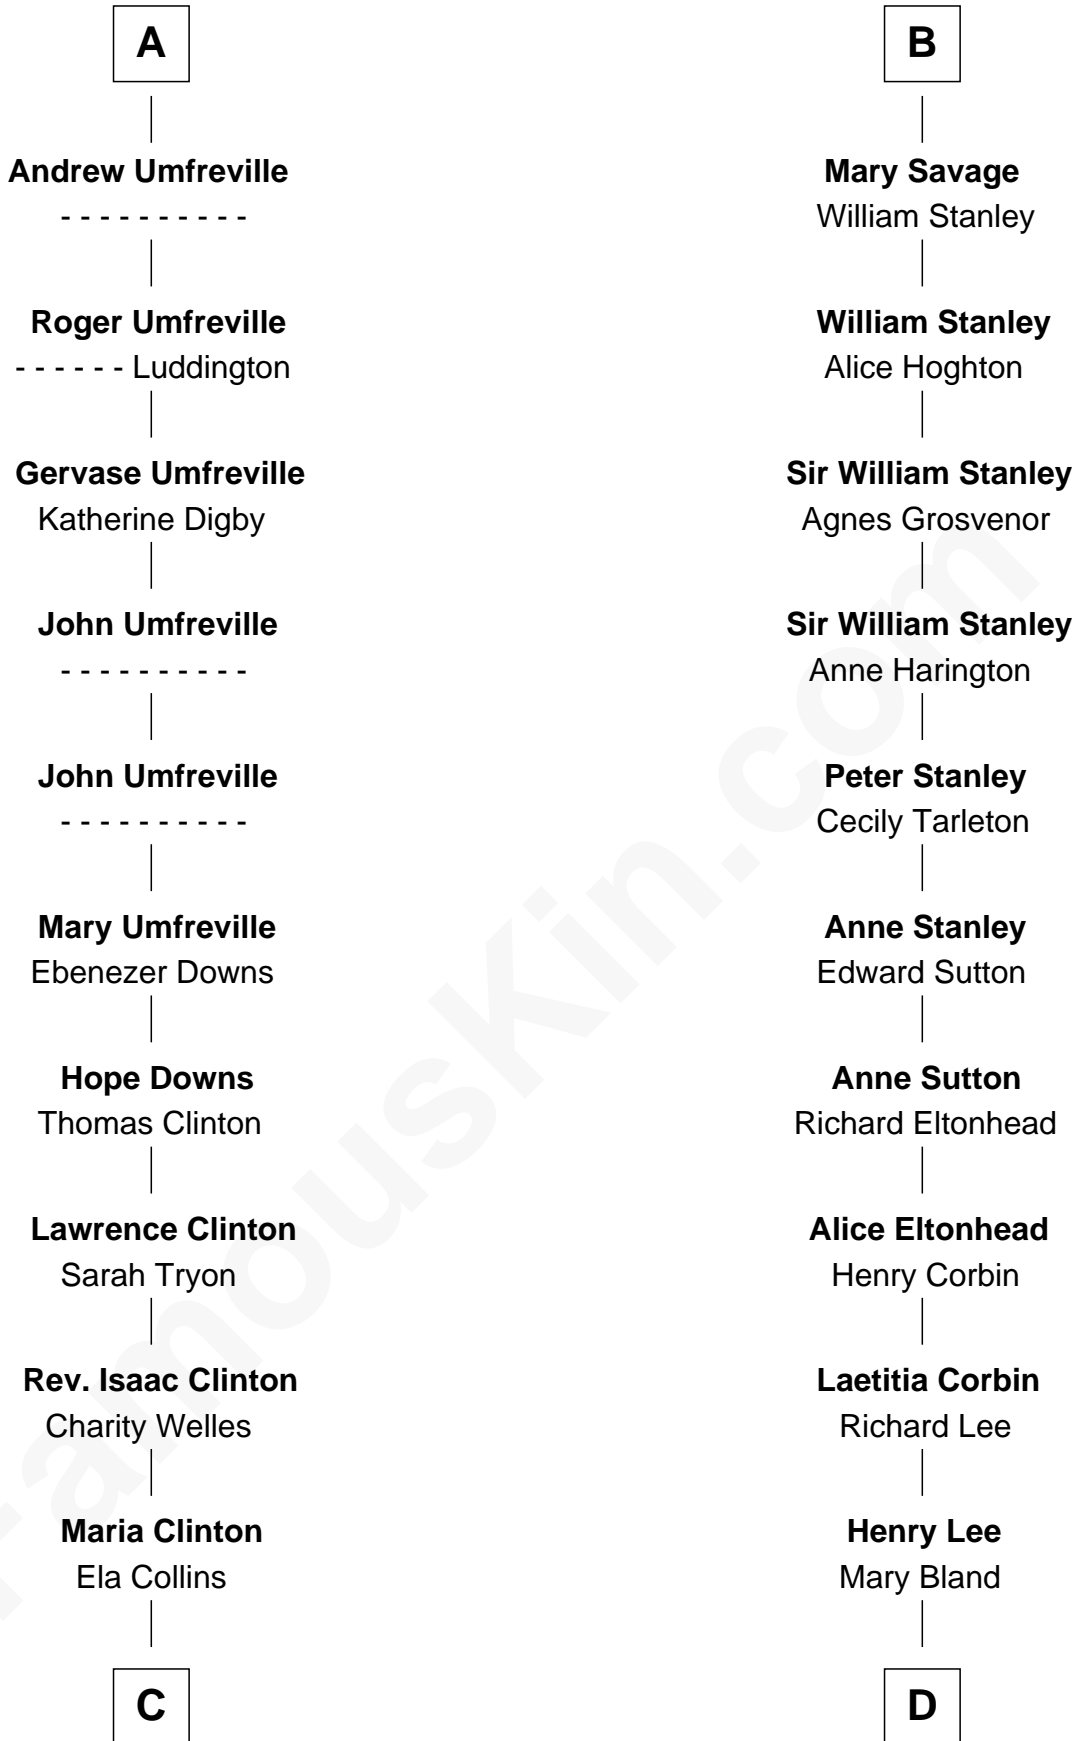

FamousKin.com

Relationship Chart of

Helen (Herron) Taft

First Lady of President William H. Taft

18th cousin of

Henry Lee III

9th Governor of Virginia

Sir Roger de Quincy
Helen of Galloway

Elisabeth de Quincy
Alexander Comyn

Ellen de Quincy
Alan la Zouche

Elizabeth Comyn
Sir Gilbert de Umfreville

Sir Roger la Zouche
Ela Longespee

Sir Robert de Umfreville
Eleanor - - - - -

Sir Alan la Zouche
Eleanor de Segrave

Sir Thomas de Umfreville
Joan de Roddam

Maude la Zouche
Sir Robert de Holland

Sir Robert de Umfreville

Maude de Holland
Sir Thomas de Swinerton

| Probable

William Umfreville

Sir Robert de Swinerton
Elizabeth de Beke

William Umfreville

Maud de Swinerton
Sir John Savage

A

B

C

Harriet Anne Collins
John Williamson Herron

Helen (Herron) Taft
First Lady of William H. Taft

D