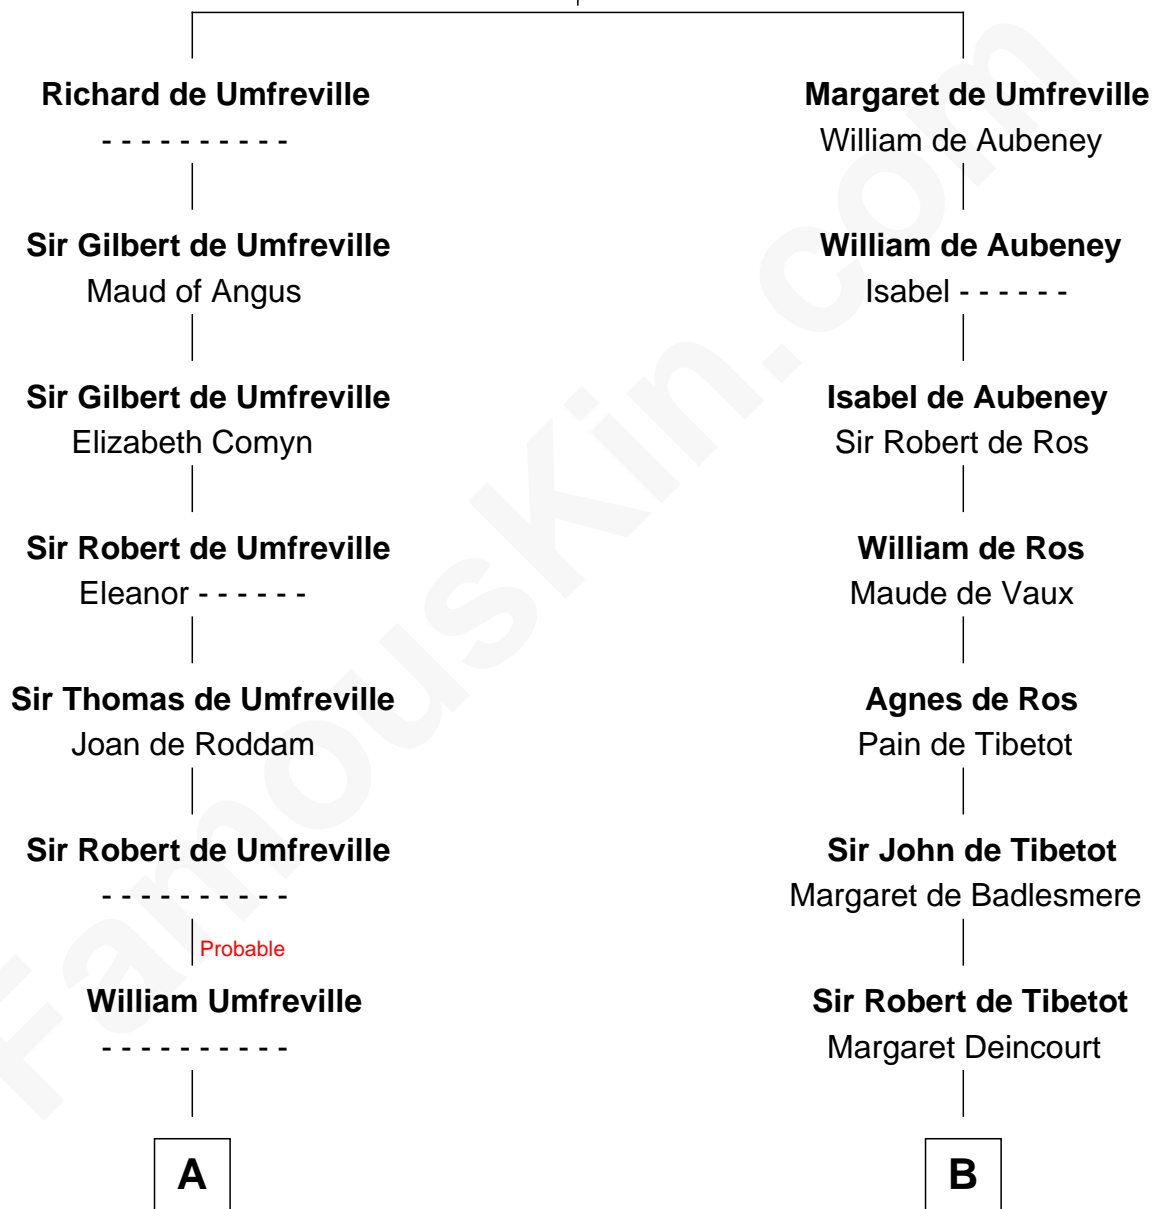

FamousKin.com

Relationship Chart of

Helen (Herron) Taft

First Lady of President William H. Taft

19th cousin 2 times removed of

Henry Lee III

9th Governor of Virginia

Sir Odinel de Umfreville

Alice de Lucy

C

Maria Clinton
Ela Collins

Harriet Anne Collins
John Williamson Herron

Helen (Herron) Taft
First Lady of William H. Taft

D

Mary Isham
Col. William Randolph

Elizabeth Randolph
Richard Bland