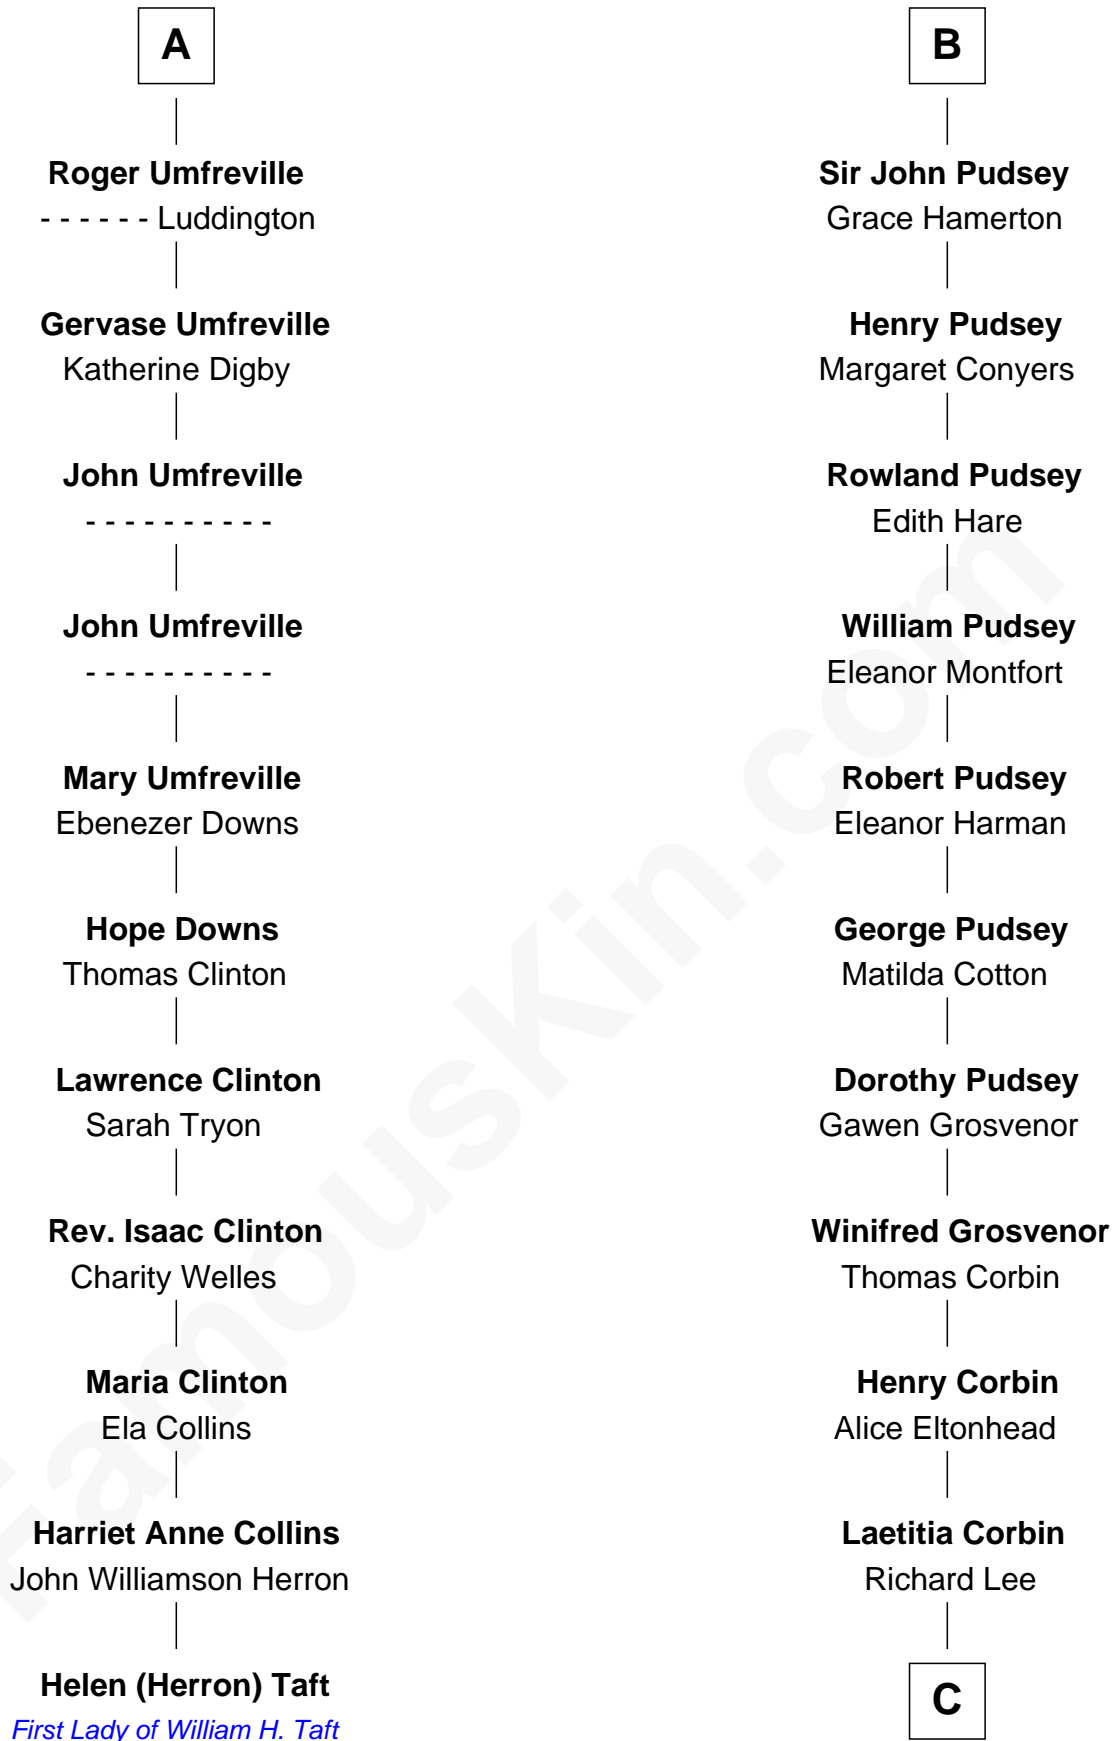

## Relationship Chart of

### Helen (Herron) Taft

*First Lady of President William H. Taft*

17th cousin 3 times removed of

### General Robert E. Lee

*Confederate Army - U.S. Civil War*

C

Henry Lee

Mary Bland

Col. Henry Lee

Lucy Grymes

Maj. Gen. Henry Lee