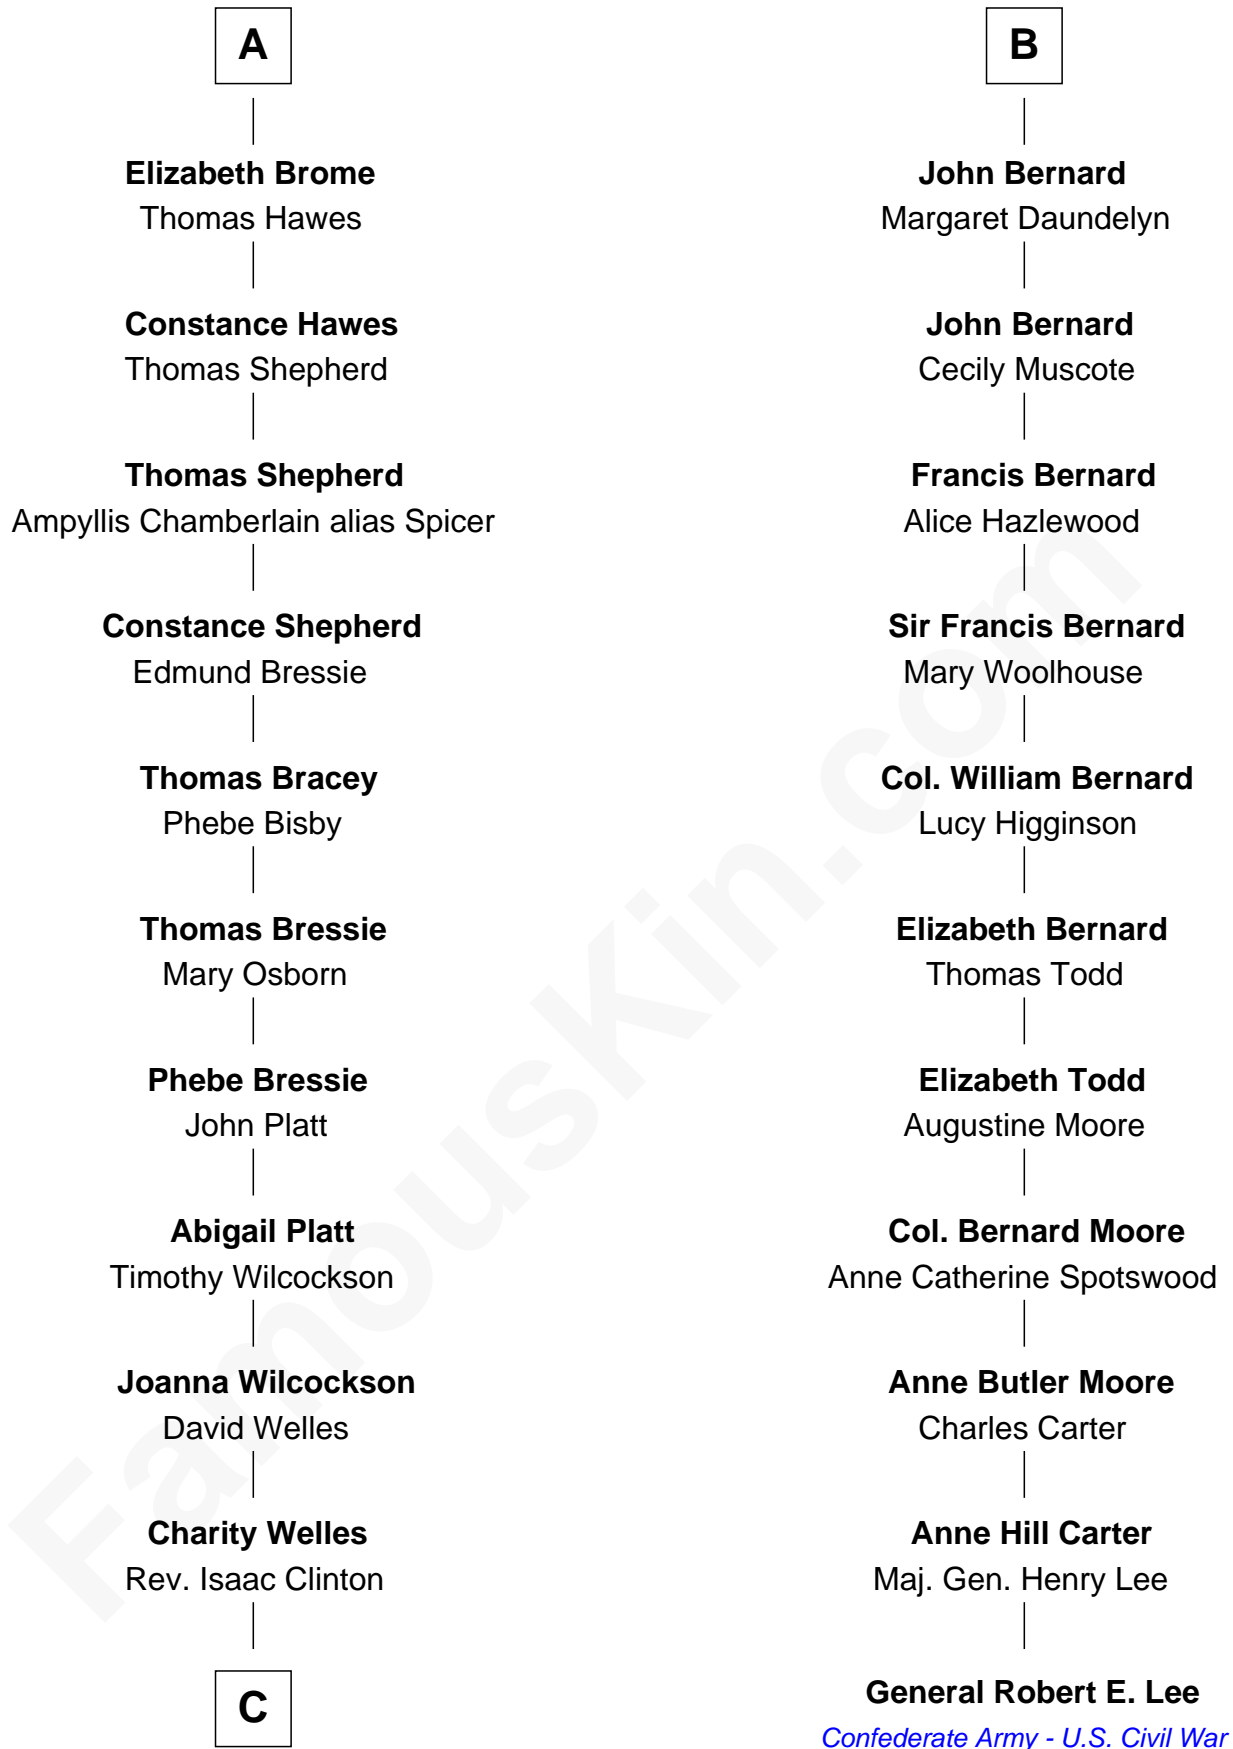

## Relationship Chart of

### Helen (Herron) Taft

*First Lady of President William H. Taft*

17th cousin 2 times removed of

### General Robert E. Lee

*Confederate Army - U.S. Civil War*

**Sir Robert de Ros**

Isabel de Aubeney

**C**

—  
**Maria Clinton**

Ela Collins

—  
**Harriet Anne Collins**

John Williamson Herron

—  
**Helen (Herron) Taft**

*First Lady of William H. Taft*

FamousKin.com