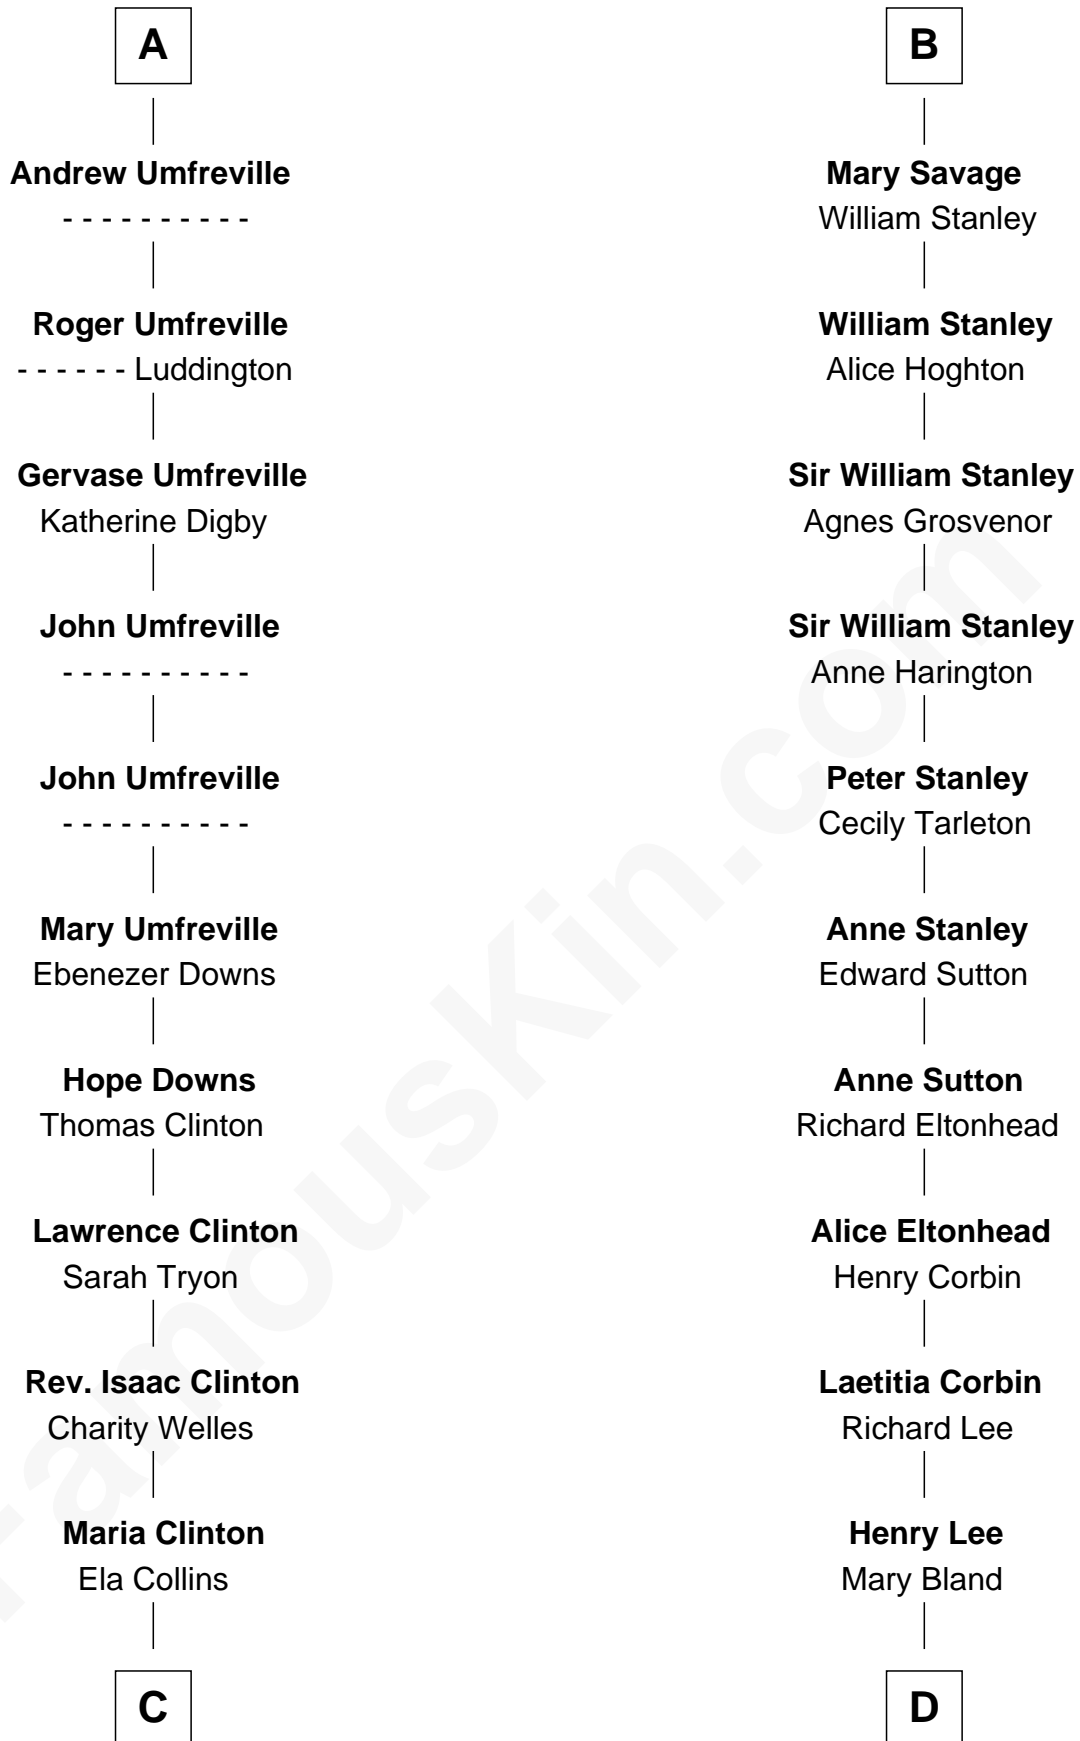

FamousKin.com

Relationship Chart of

Helen (Herron) Taft

First Lady of President William H. Taft

18th cousin 1 time removed of

General Robert E. Lee

Confederate Army - U.S. Civil War

C

Harriet Anne Collins
John Williamson Herron

Helen (Herron) Taft
First Lady of William H. Taft

D

Col. Henry Lee
Lucy Grymes

Maj. Gen. Henry Lee
Anne Hill Carter

General Robert E. Lee
Confederate Army - U.S. Civil War