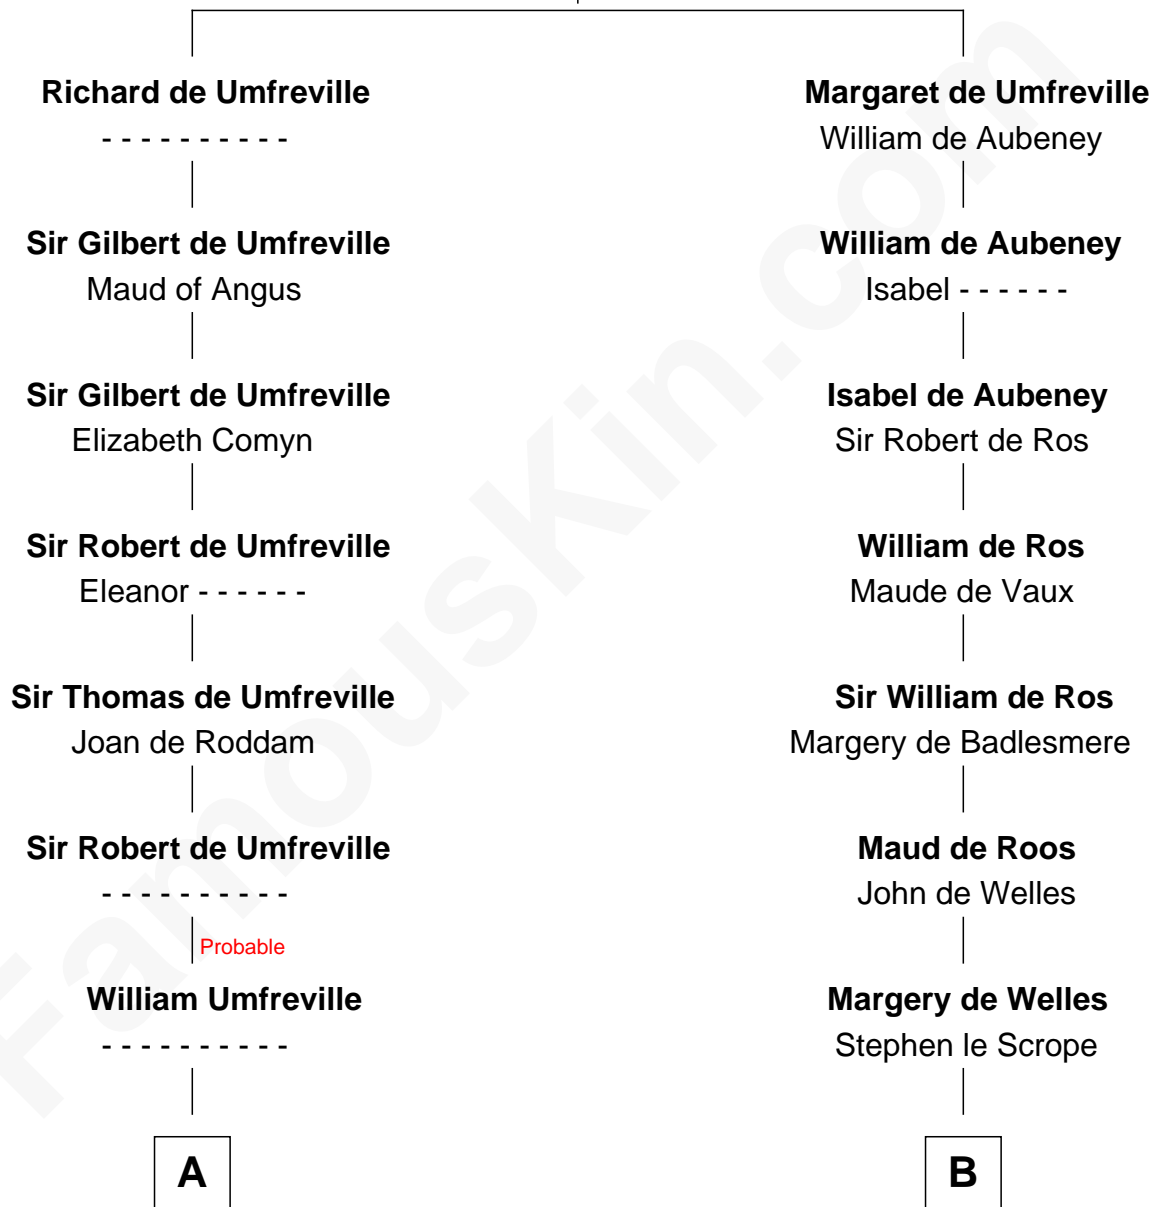

FamousKin.com

Relationship Chart of

Helen (Herron) Taft

First Lady of President William H. Taft

19th cousin 1 time removed of

General Robert E. Lee

Confederate Army - U.S. Civil War

Sir Odinel de Umfreville

Alice de Lucy

C

Maria Clinton

Ela Collins

Harriet Anne Collins

John Williamson Herron

Helen (Herron) Taft

First Lady of William H. Taft

D

Col. Bernard Moore

Anne Catherine Spotswood

Anne Butler Moore

Charles Carter

Anne Hill Carter

Maj. Gen. Henry Lee

General Robert E. Lee