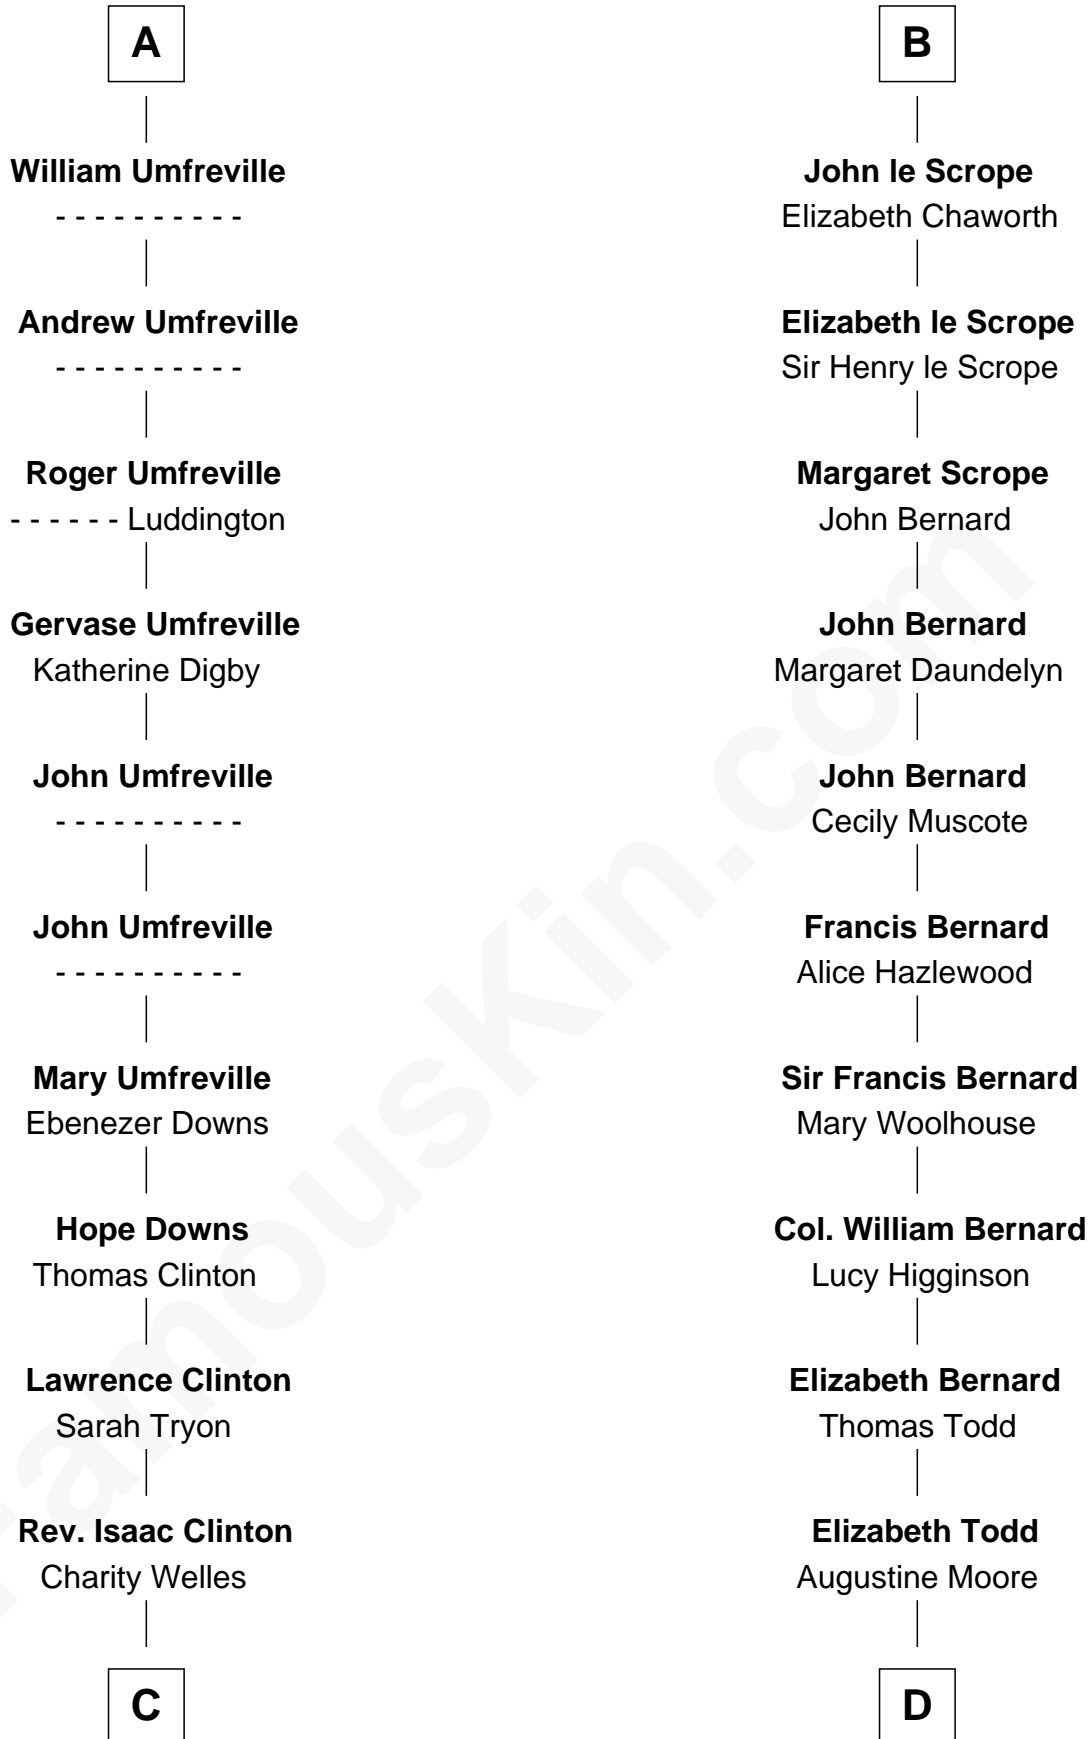

FamousKin.com

Relationship Chart of

Helen (Herron) Taft

First Lady of President William H. Taft

19th cousin 1 time removed of

General Robert E. Lee

Confederate Army - U.S. Civil War

Sir Odinel de Umfreville

Alice de Lucy

C

Maria Clinton

Ela Collins

Harriet Anne Collins

John Williamson Herron

Helen (Herron) Taft

First Lady of William H. Taft

D

Col. Bernard Moore

Anne Catherine Spotswood

Anne Butler Moore

Charles Carter

Anne Hill Carter

Maj. Gen. Henry Lee

General Robert E. Lee