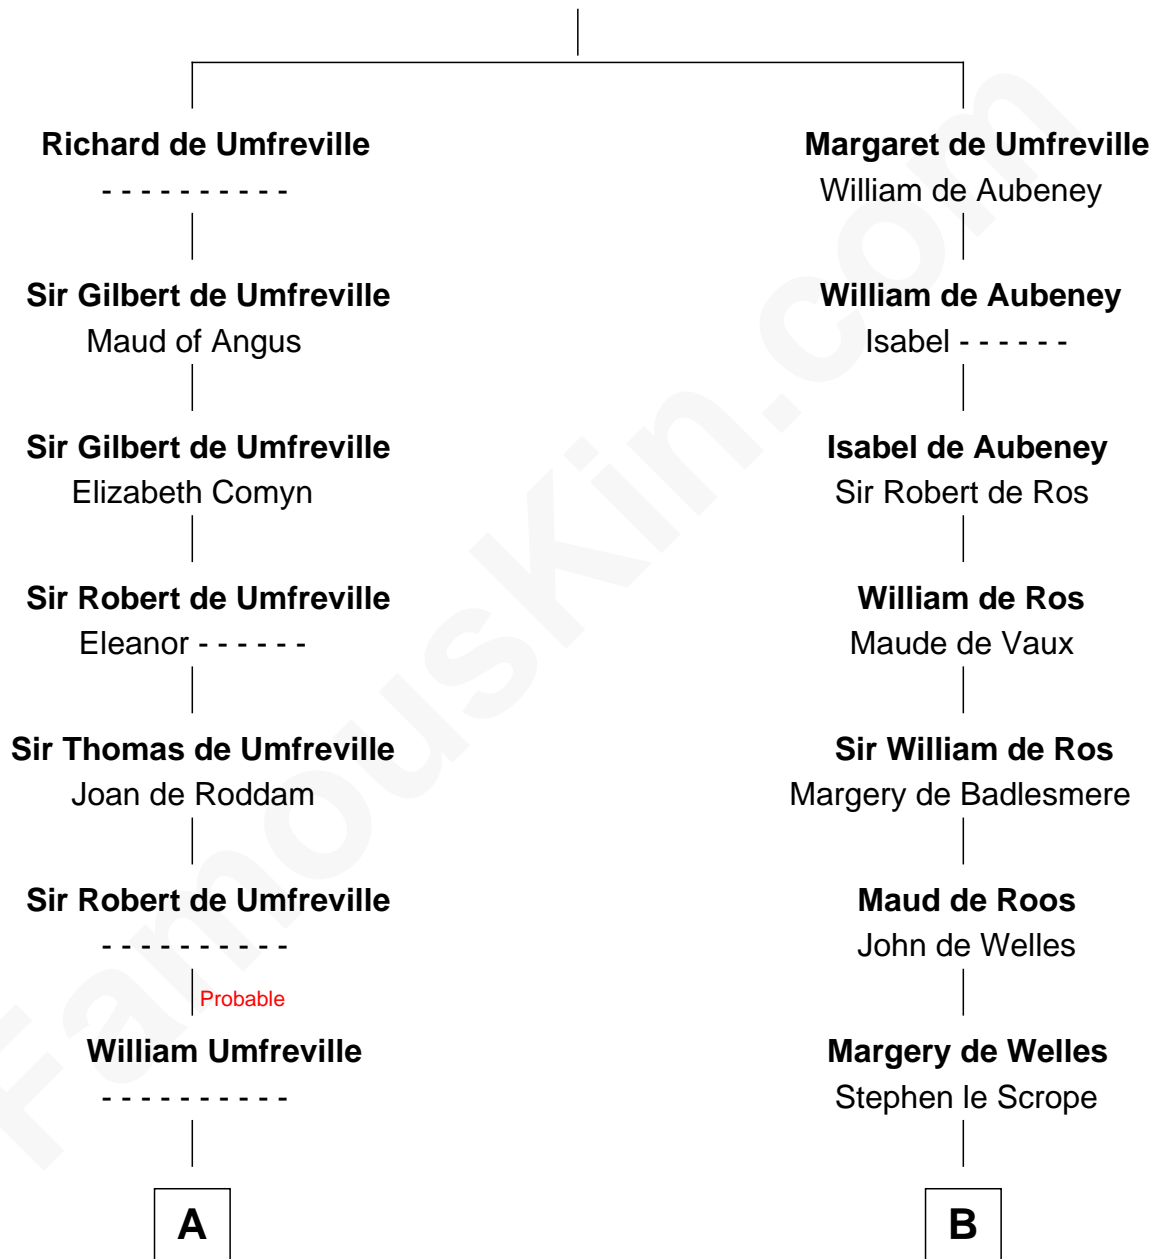

## Relationship Chart of

### Helen (Herron) Taft

*First Lady of President William H. Taft*

19th cousin of

### William Henry Harrison

*9th U.S. President*

**Sir Odinel de Umfreville**

Alice de Lucy

**C**

**Maria Clinton**

Ela Collins

**Harriet Anne Collins**  
John Williamson Herron