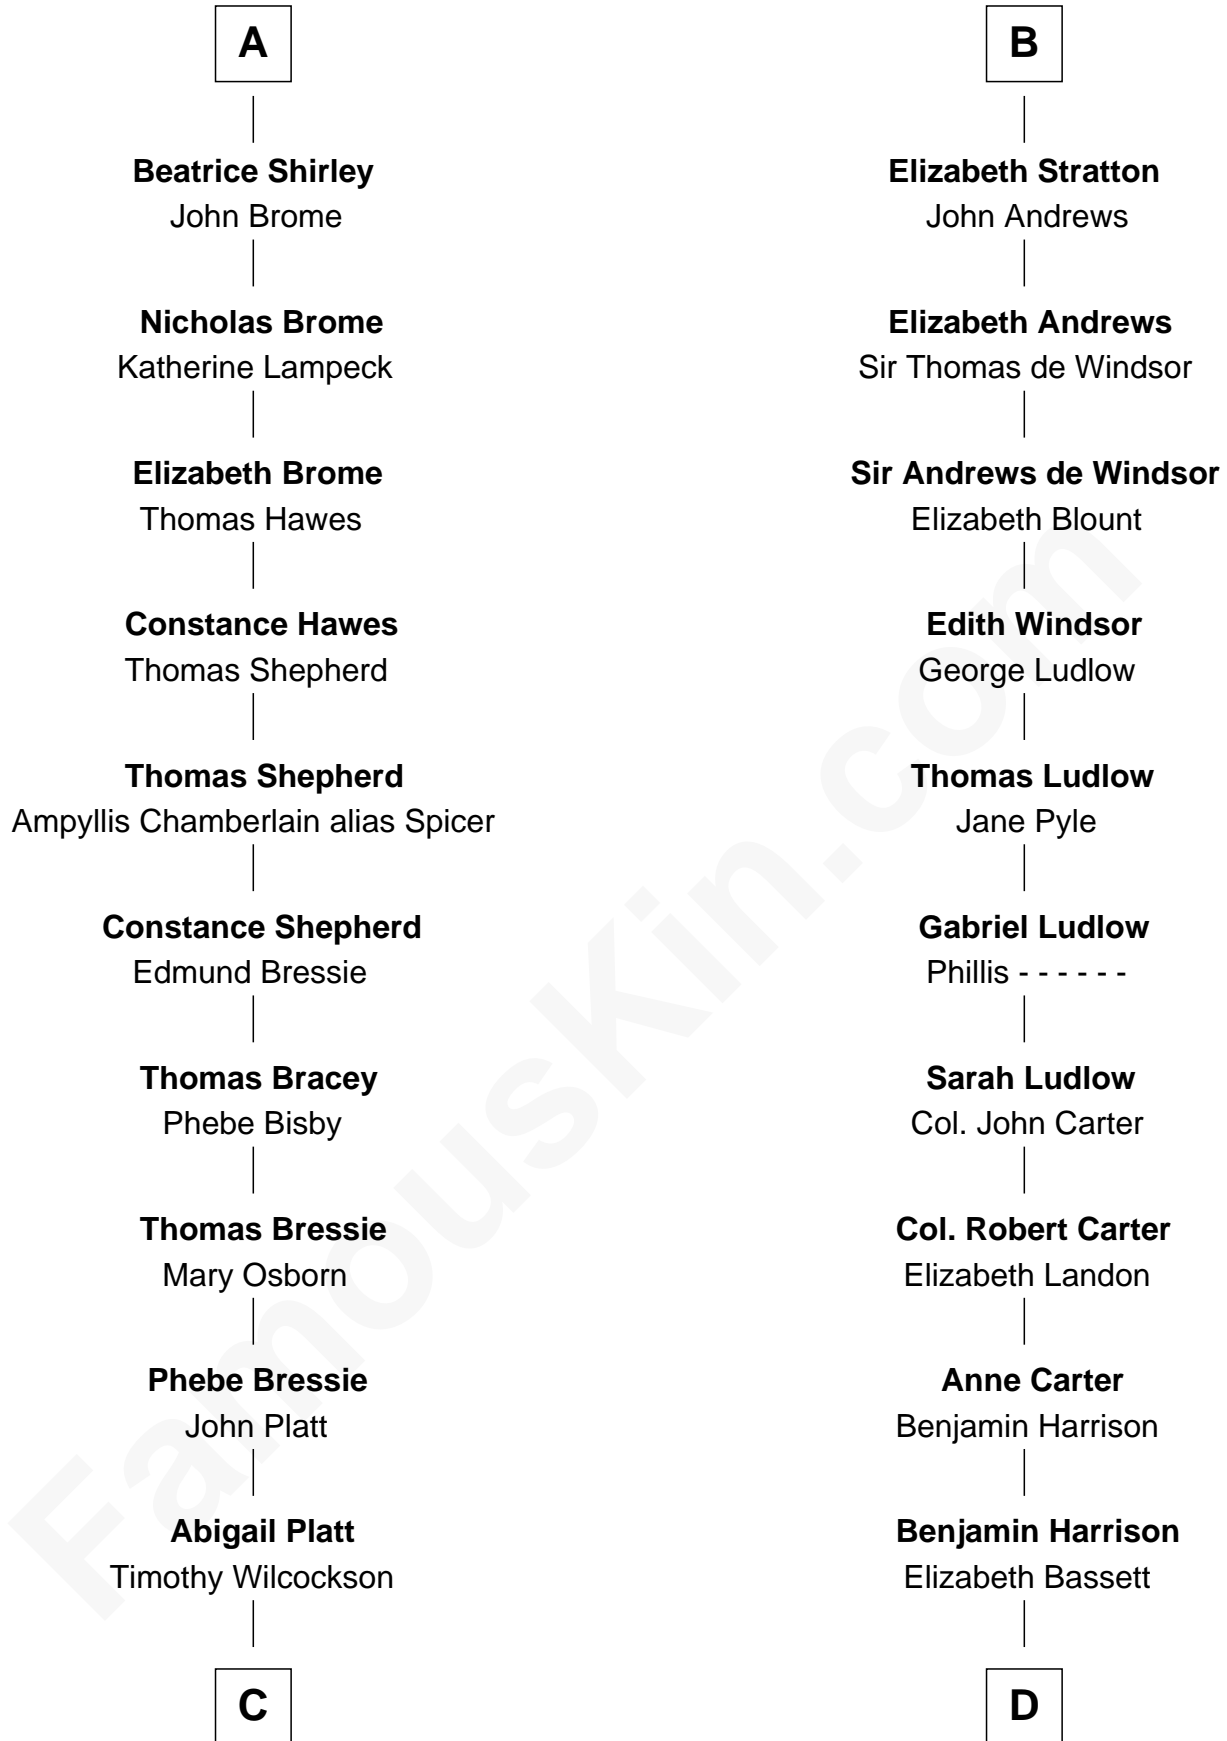

FamousKin.com

Relationship Chart of Helen (Herron) Taft

First Lady of President William H. Taft

19th cousin 2 times removed of

Benjamin Harrison
23rd U.S. President

John, King of England
Isabelle of Angoulême

C

Joanna Wilcockson

David Welles

Charity Welles

Rev. Isaac Clinton

Maria Clinton

Ela Collins

Harriet Anne Collins

John Williamson Herron

Helen (Herron) Taft

First Lady of William H. Taft

D

Gen. William Henry Harrison

Anna Tuthill Symmes

John Scott Harrison

Elizabeth Ramsey Irwin