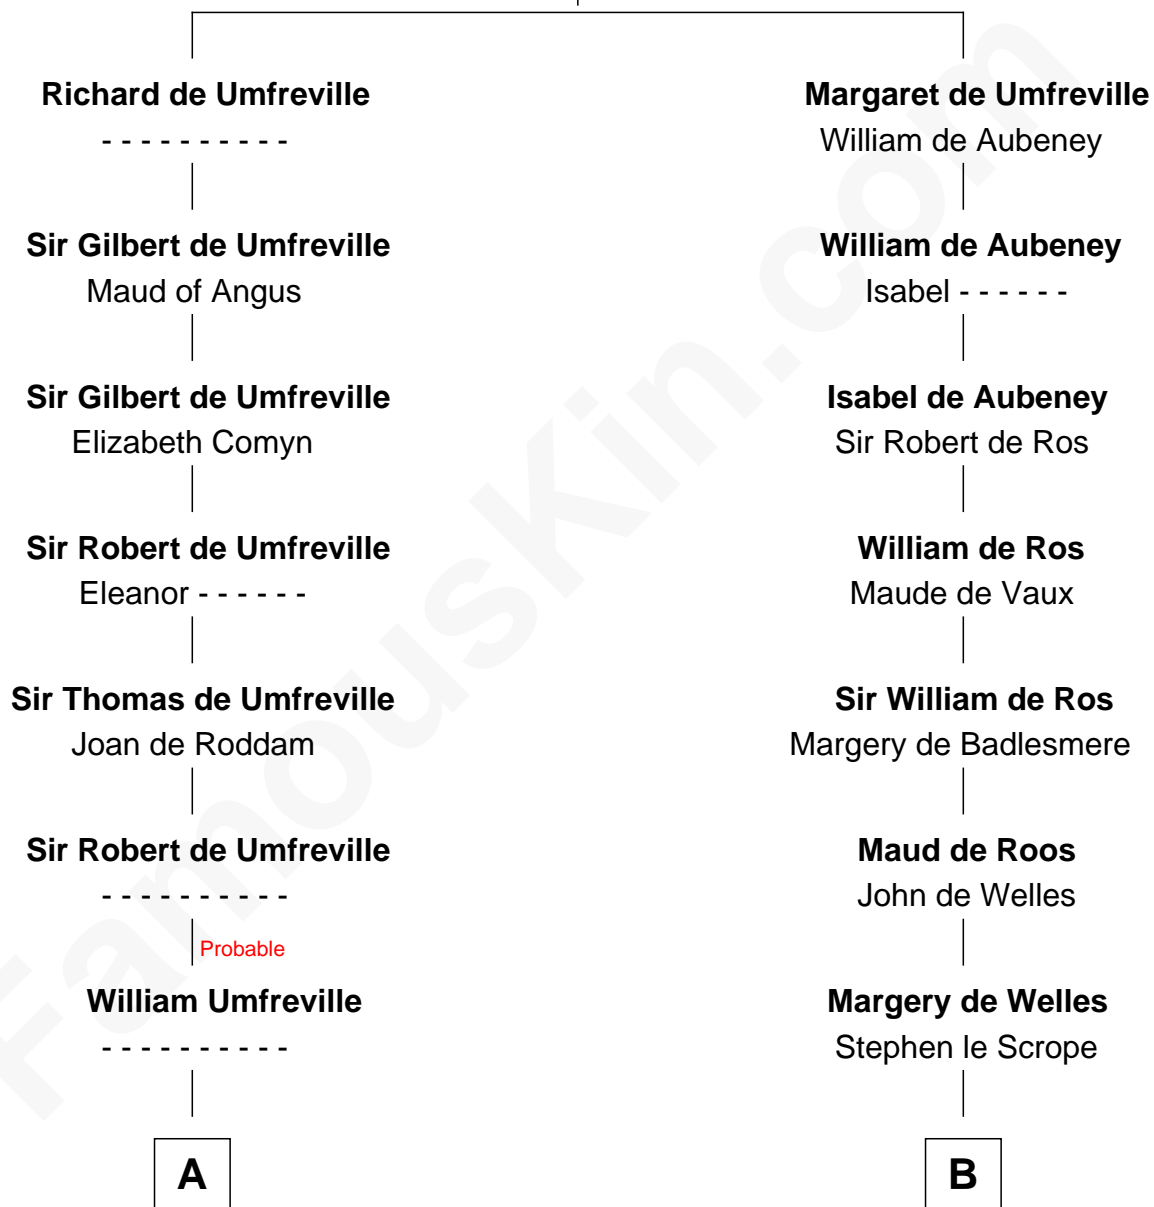

## Relationship Chart of Helen (Herron) Taft

First Lady of President William H. Taft

19th cousin 2 times removed of

**Benjamin Harrison**  
23rd U.S. President

**Sir Odinel de Umfreville**

Alice de Lucy

**C**

**Maria Clinton**

Ela Collins

**Harriet Anne Collins**

John Williamson Herron

**Helen (Herron) Taft**

*First Lady of William H. Taft*

**D**

**Benjamin Harrison**