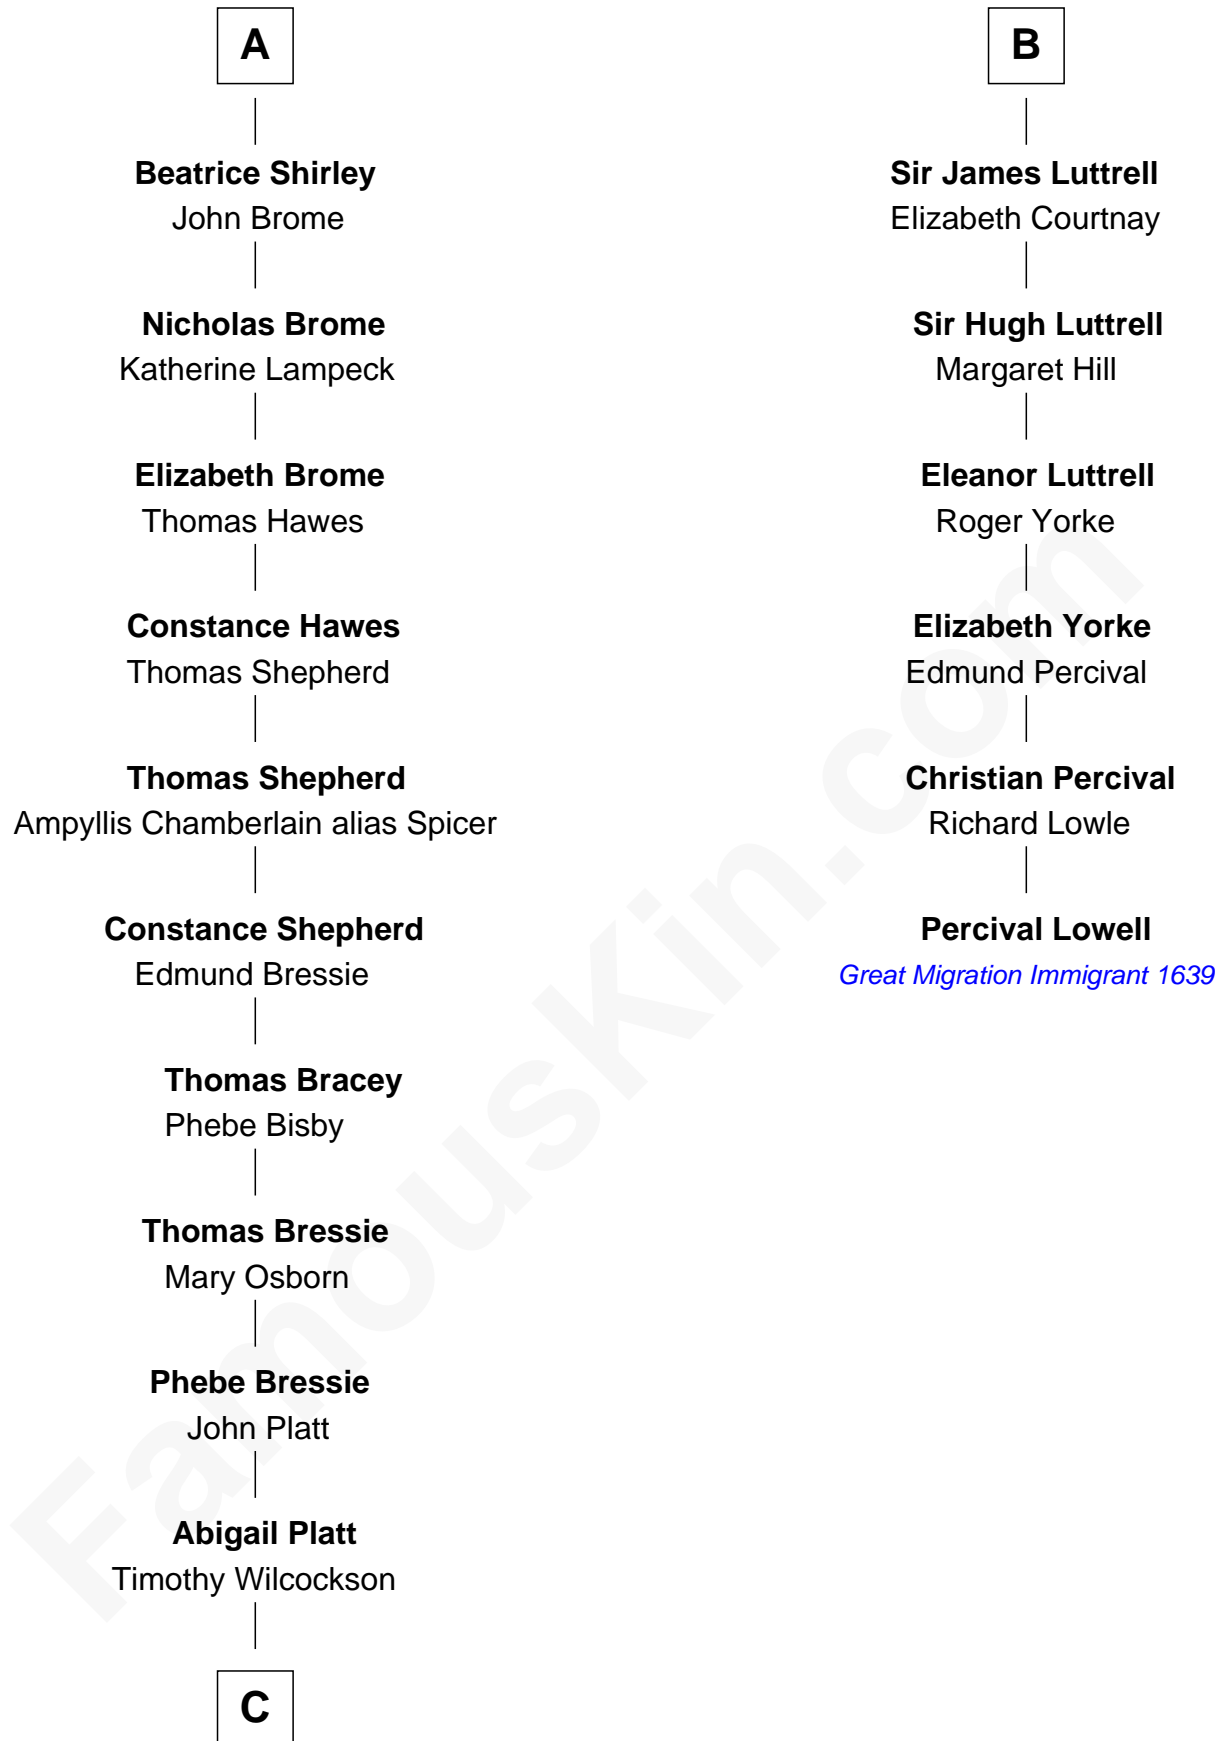

## Relationship Chart of

### Helen (Herron) Taft

First Lady of President William H. Taft

12th cousin 9 times removed of

**Percival Lowell**

(c1570 - c1666) Great Migration Immigrant 1639

**C**

—  
**Joanna Wilcockson**

David Welles

—  
**Charity Welles**

Rev. Isaac Clinton

—  
**Maria Clinton**

Ela Collins

—  
**Harriet Anne Collins**

John Williamson Herron

—  
**Helen (Herron) Taft**

*First Lady of William H. Taft*