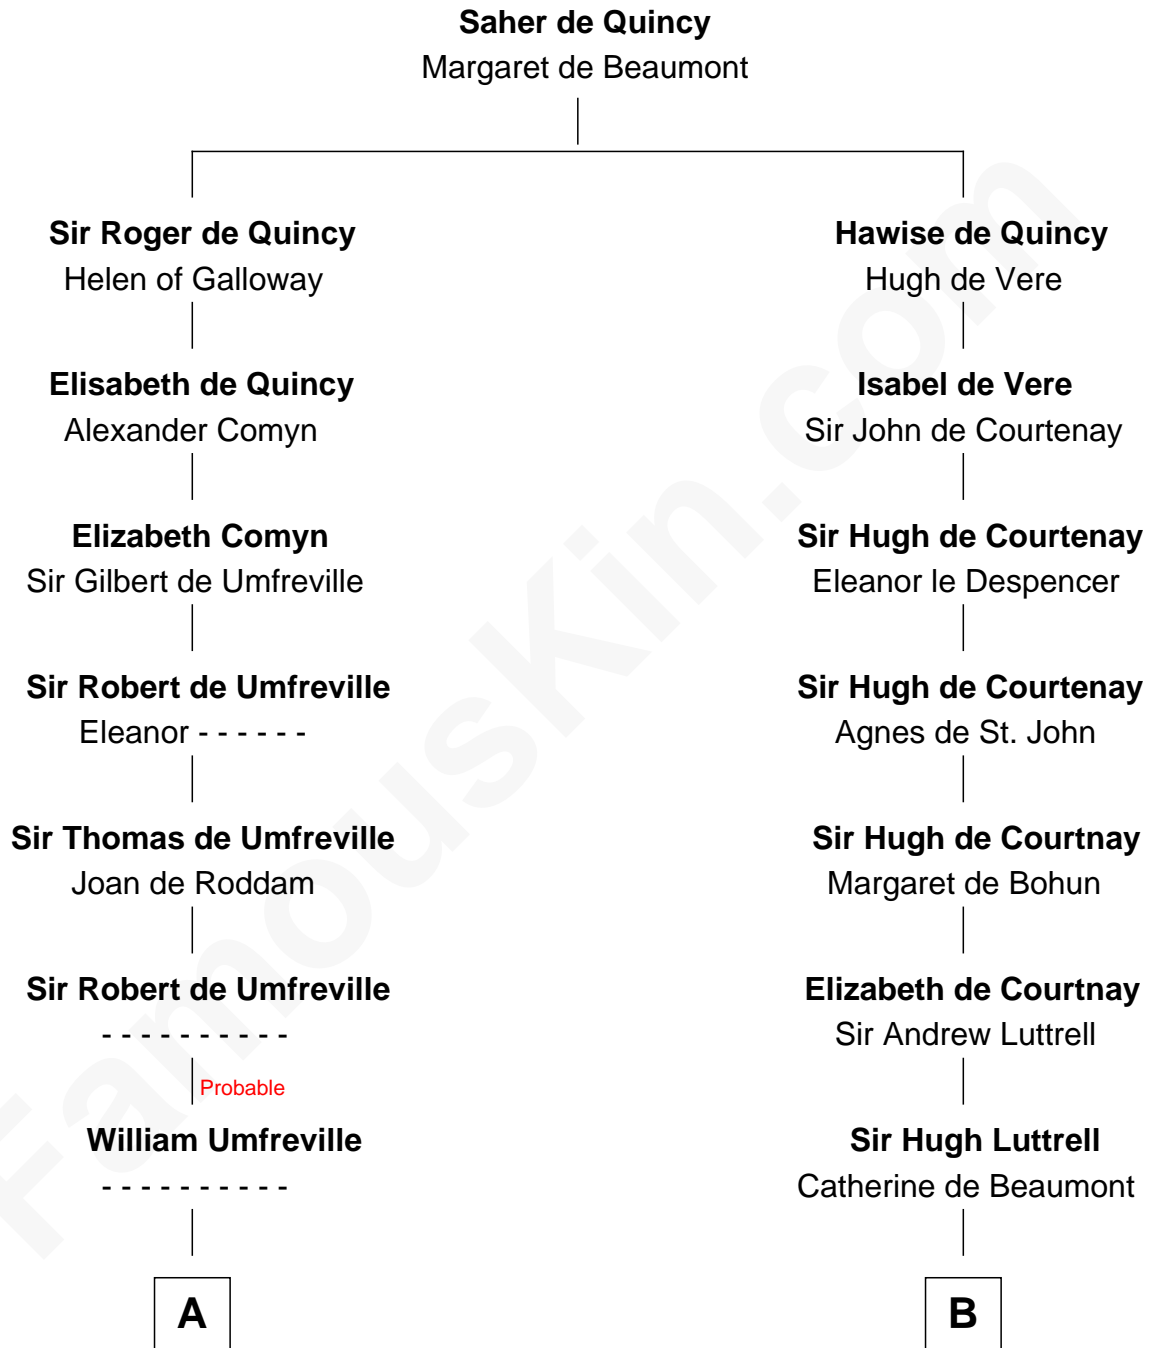

FamousKin.com

Relationship Chart of

Helen (Herron) Taft

First Lady of President William H. Taft

13th cousin 6 times removed of

Percival Lowell

(c1570 - c1666) Great Migration Immigrant 1639

C

—
Maria Clinton

Ela Collins

—
Harriet Anne Collins

John Williamson Herron

—
Helen (Herron) Taft

First Lady of William H. Taft

FamousKin.com