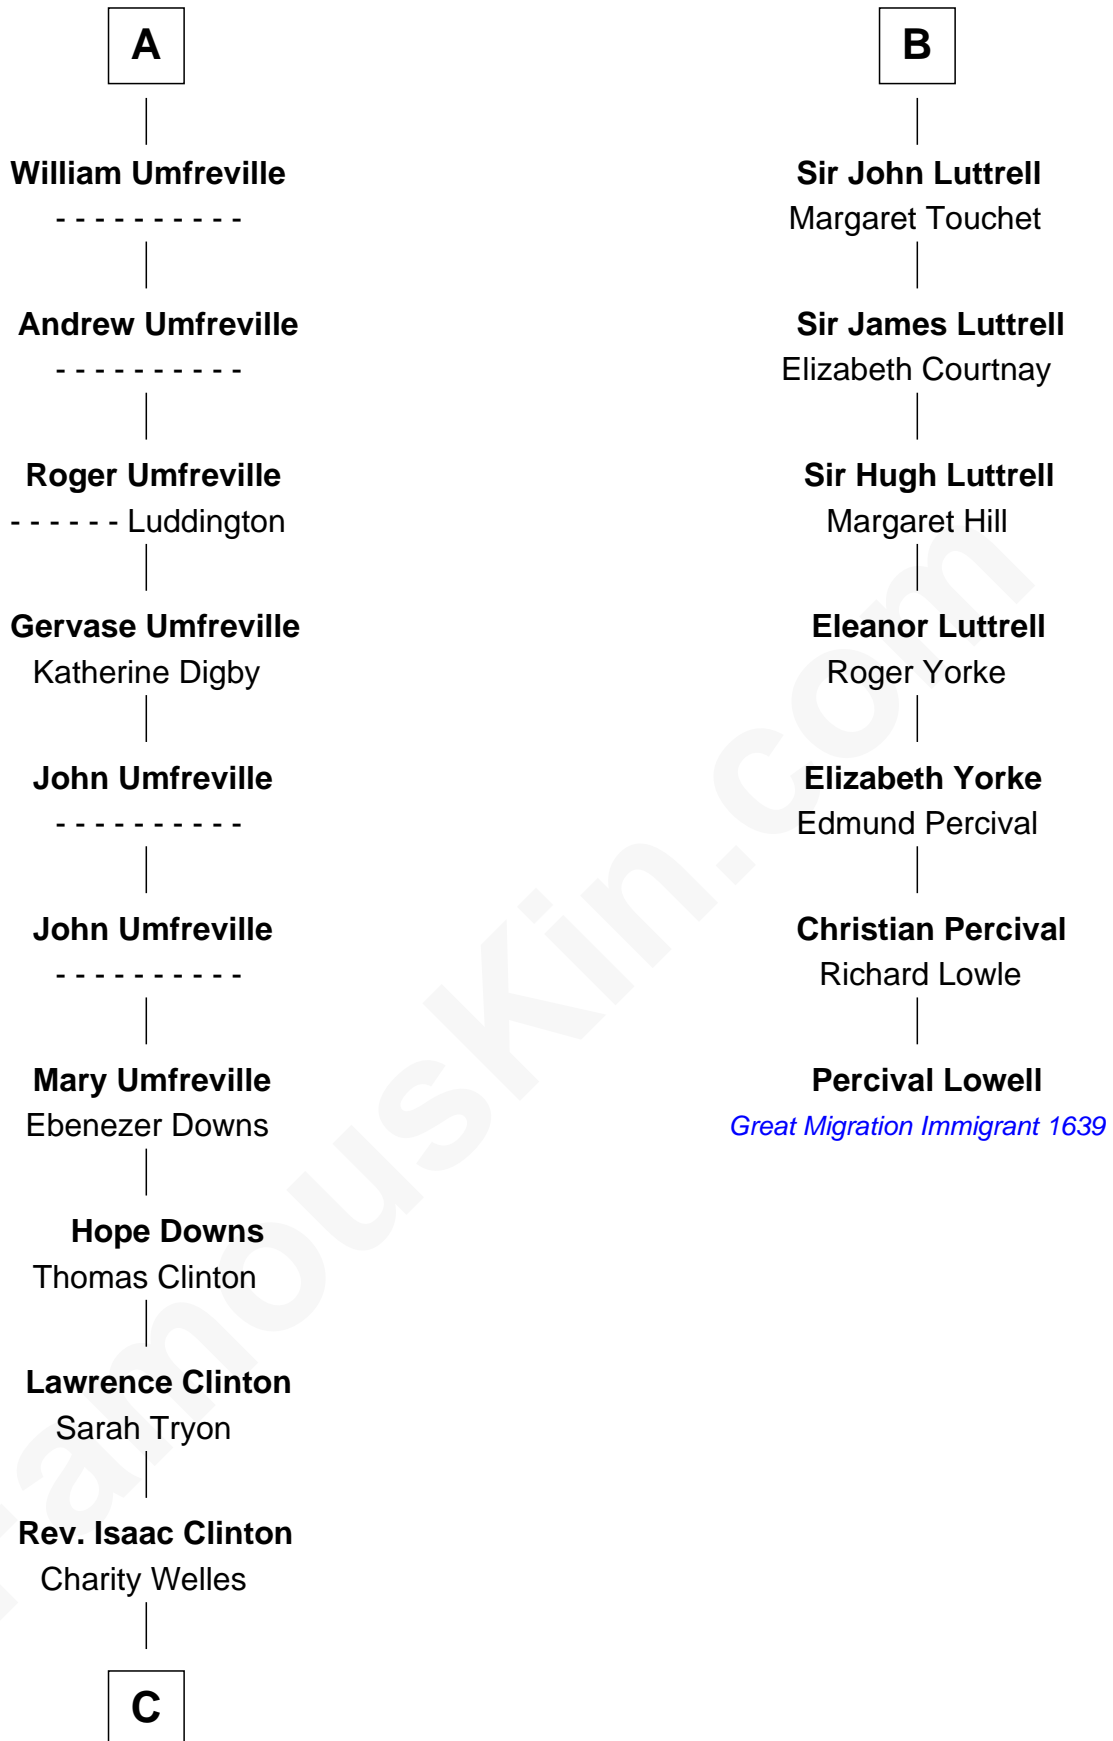

FamousKin.com

Relationship Chart of

Helen (Herron) Taft

First Lady of President William H. Taft

13th cousin 6 times removed of

Percival Lowell

(c1570 - c1666) Great Migration Immigrant 1639

C

—
Maria Clinton

Ela Collins

—
Harriet Anne Collins

John Williamson Herron

—
Helen (Herron) Taft

First Lady of William H. Taft

FamousKin.com