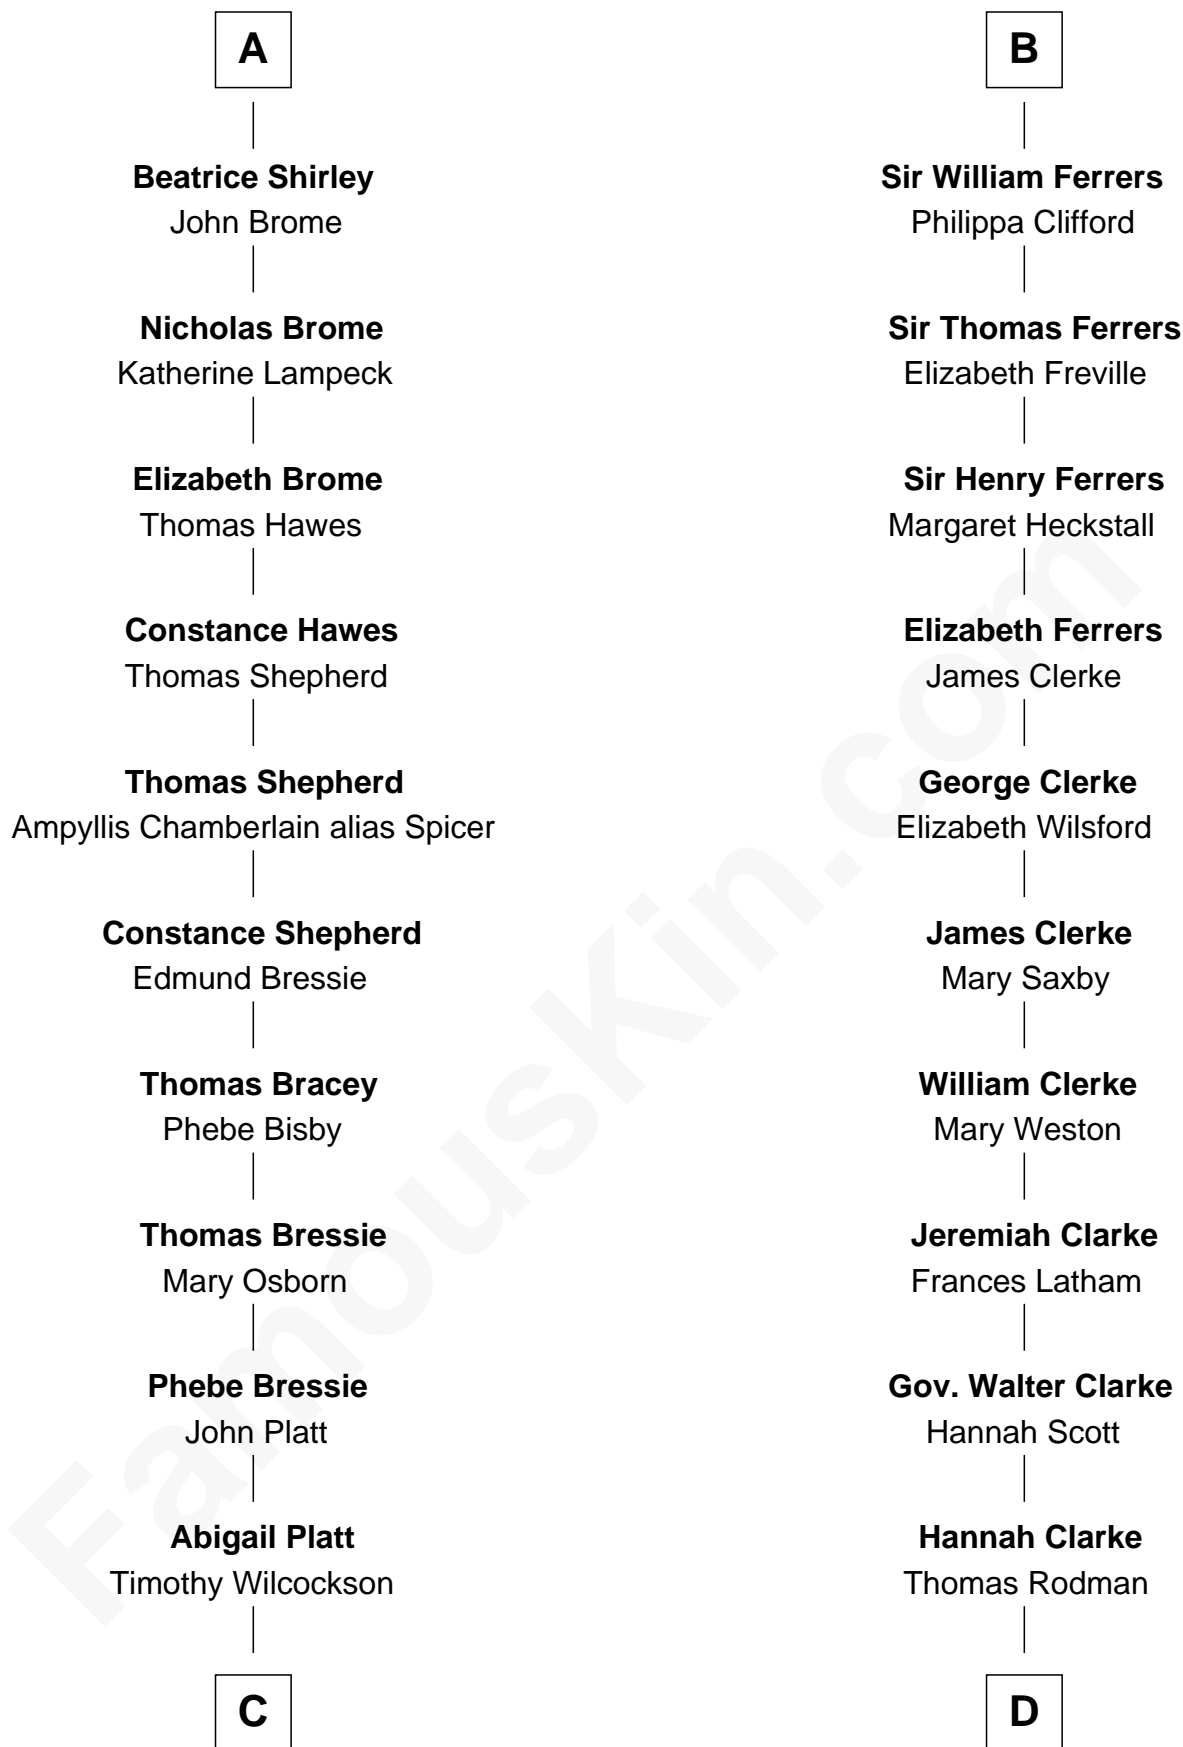

FamousKin.com

Relationship Chart of

Helen (Herron) Taft

First Lady of President William H. Taft

21st cousin of

Joseph Wharton

Founder of the Wharton School of Business

C

Joanna Wilcockson

David Welles

Charity Welles

Rev. Isaac Clinton

Maria Clinton

Ela Collins

Harriet Anne Collins

John Williamson Herron