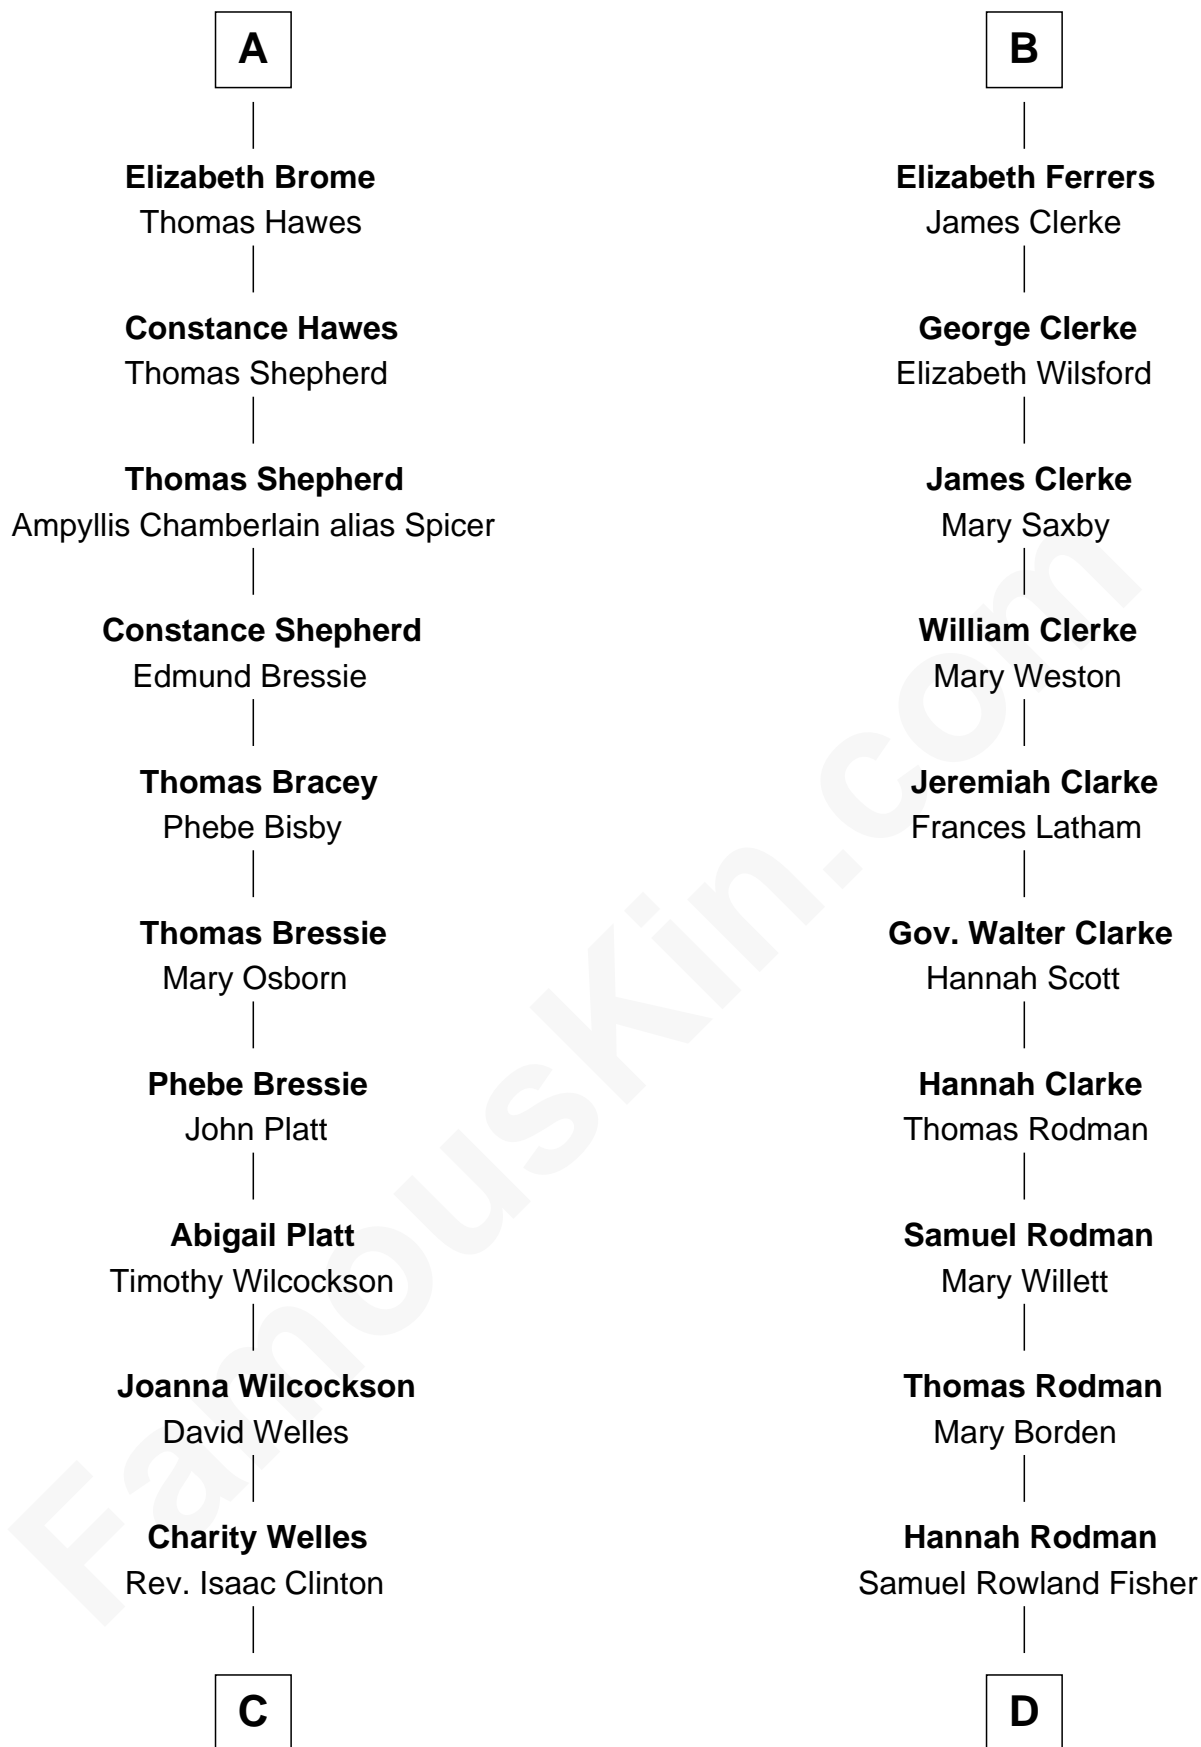

FamousKin.com

Relationship Chart of

Helen (Herron) Taft

First Lady of President William H. Taft

18th cousin 1 time removed of

Joseph Wharton

Founder of the Wharton School of Business

Sir Robert de Ros

Isabel de Aubeney

C

Maria Clinton

Ela Collins

Harriet Anne Collins

John Williamson Herron

Helen (Herron) Taft

First Lady of William H. Taft