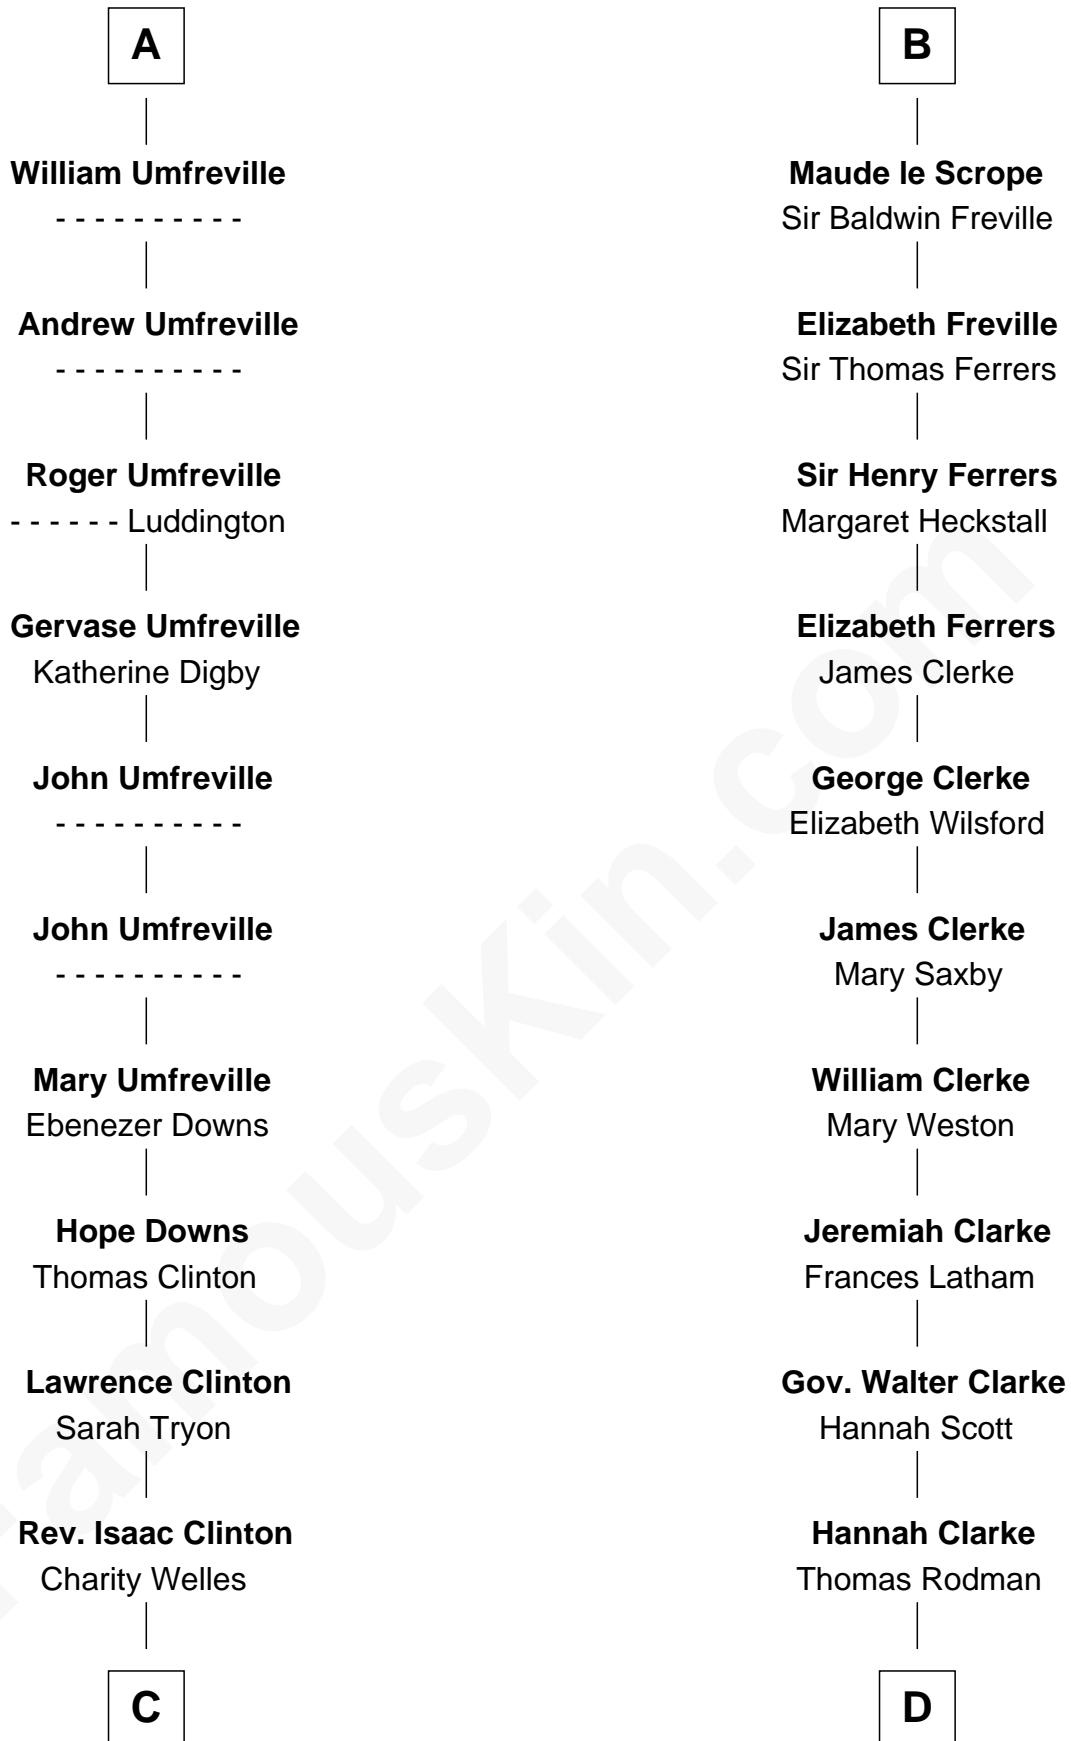

FamousKin.com

Relationship Chart of

Helen (Herron) Taft

First Lady of President William H. Taft

19th cousin 2 times removed of

Joseph Wharton

Founder of the Wharton School of Business

C

Maria Clinton

Ela Collins

Harriet Anne Collins

John Williamson Herron

Helen (Herron) Taft

First Lady of William H. Taft

D

Samuel Rodman

Mary Willett

Thomas Rodman

Mary Borden

Hannah Rodman

Samuel Rowland Fisher

Deborah Fisher

William Wharton

Joseph Wharton