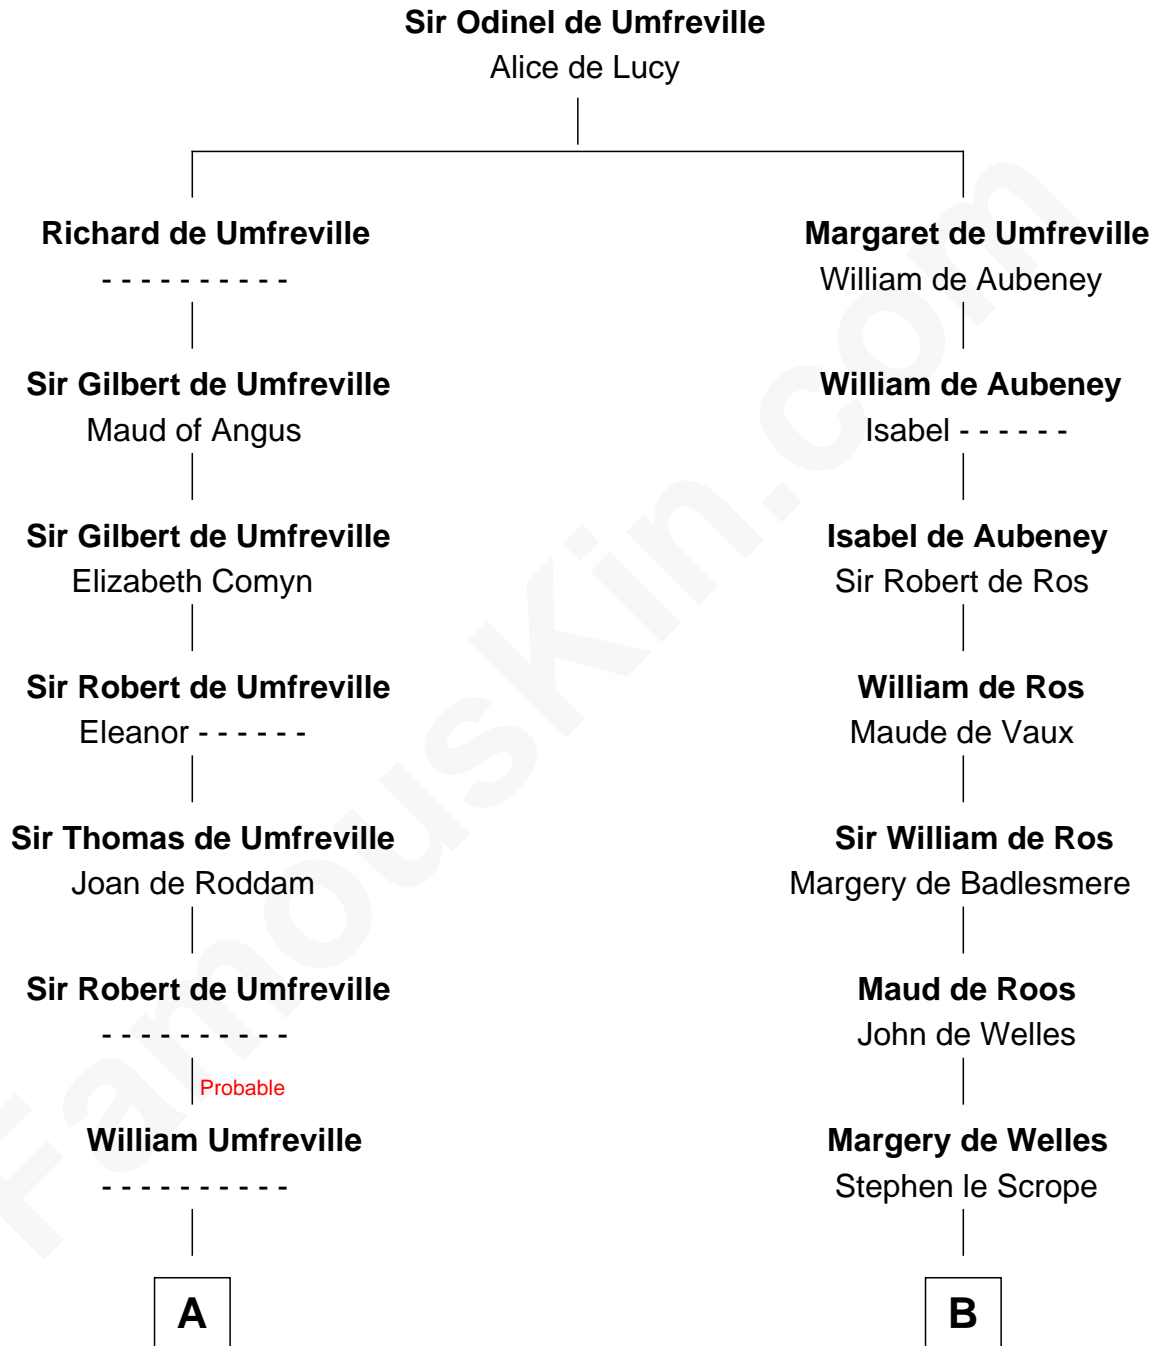

FamousKin.com

Relationship Chart of

Helen (Herron) Taft

First Lady of President William H. Taft

19th cousin 2 times removed of

Joseph Wharton

Founder of the Wharton School of Business

C

Maria Clinton

Ela Collins

Harriet Anne Collins

John Williamson Herron

Helen (Herron) Taft

First Lady of William H. Taft

D

Samuel Rodman

Mary Willett

Thomas Rodman

Mary Borden

Hannah Rodman

Samuel Rowland Fisher

Deborah Fisher

William Wharton

Joseph Wharton