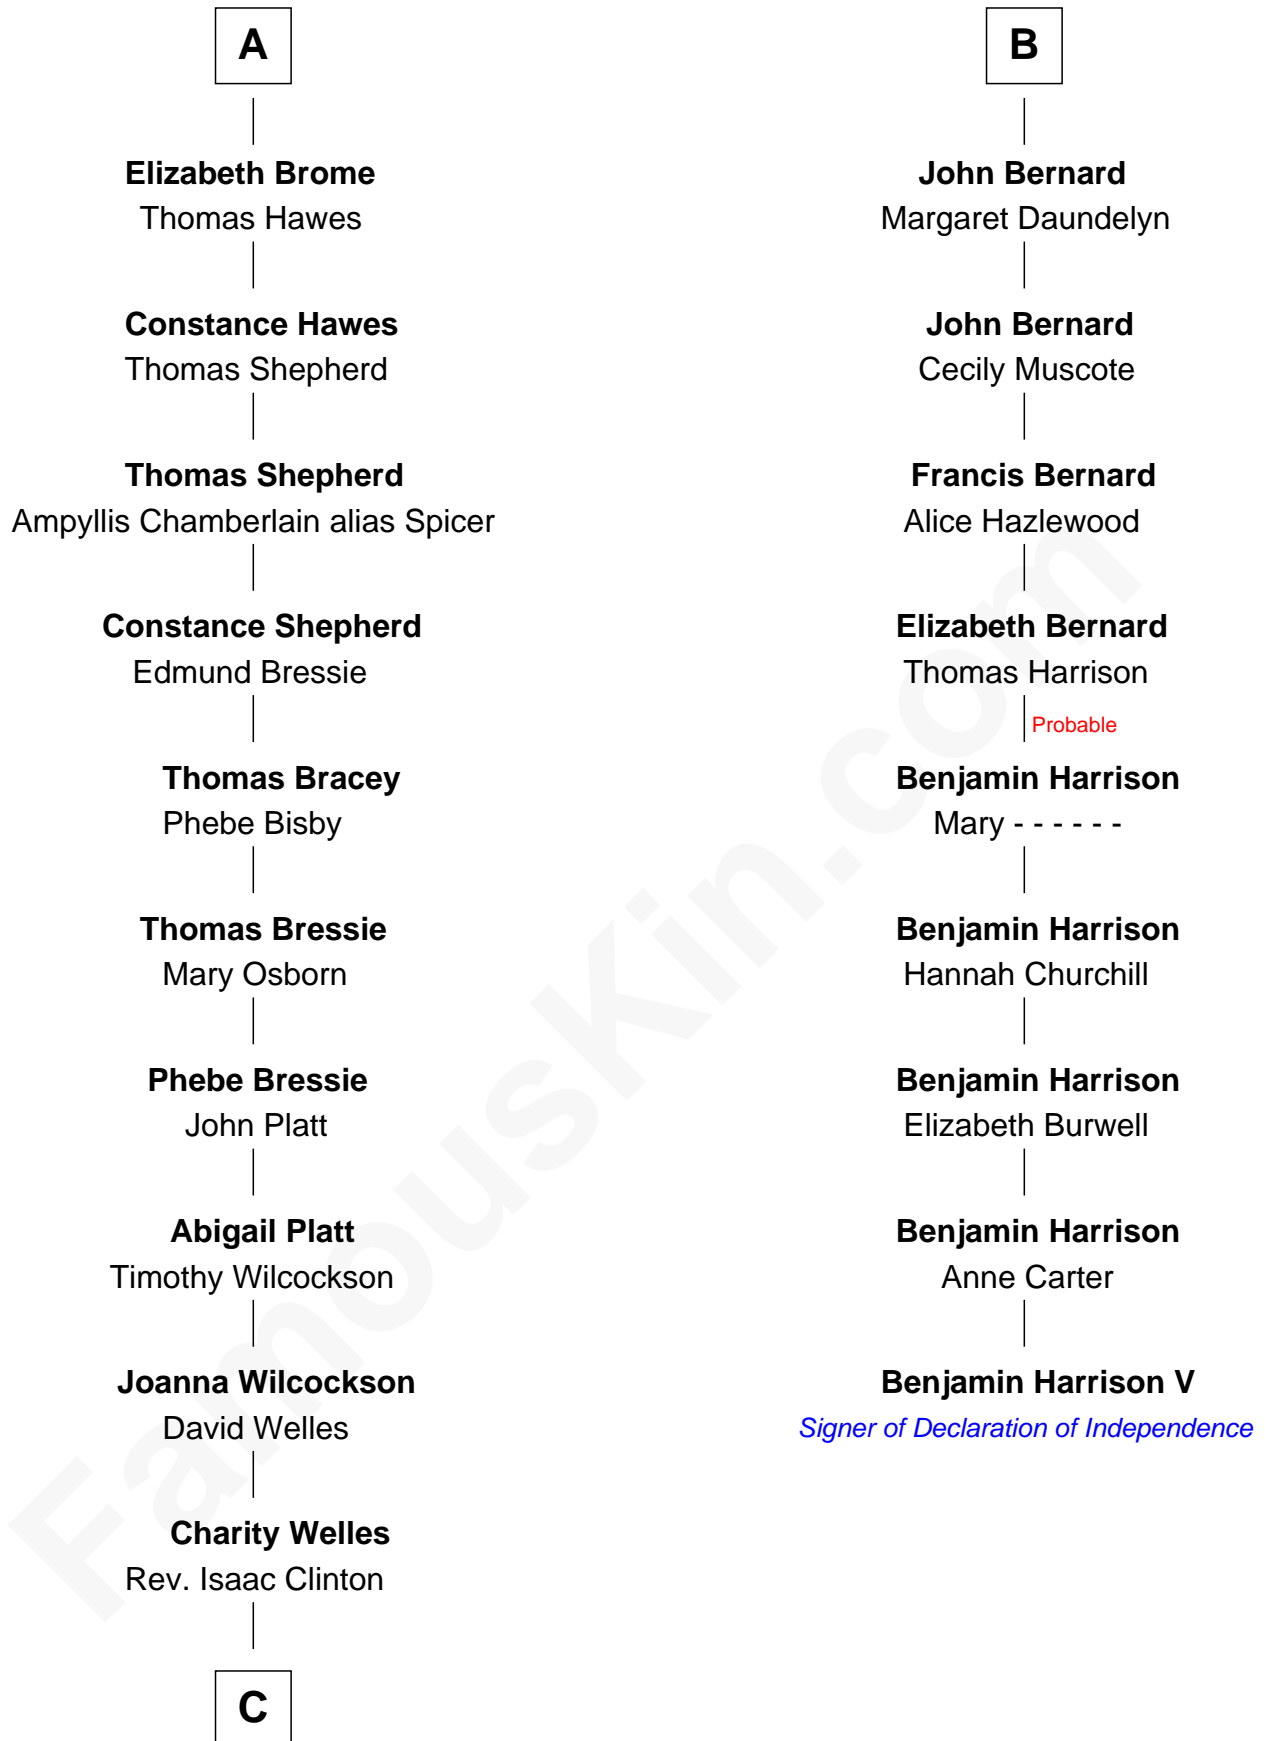

## Relationship Chart of

### Helen (Herron) Taft

*First Lady of President William H. Taft*

15th cousin 4 times removed of

### Benjamin Harrison V

*Signer of the Declaration of Independence*

**Sir Robert de Ros**

Isabel de Aubeney

**C**

—  
**Maria Clinton**

Ela Collins

—  
**Harriet Anne Collins**

John Williamson Herron

—  
**Helen (Herron) Taft**

*First Lady of William H. Taft*

FamousKin.com