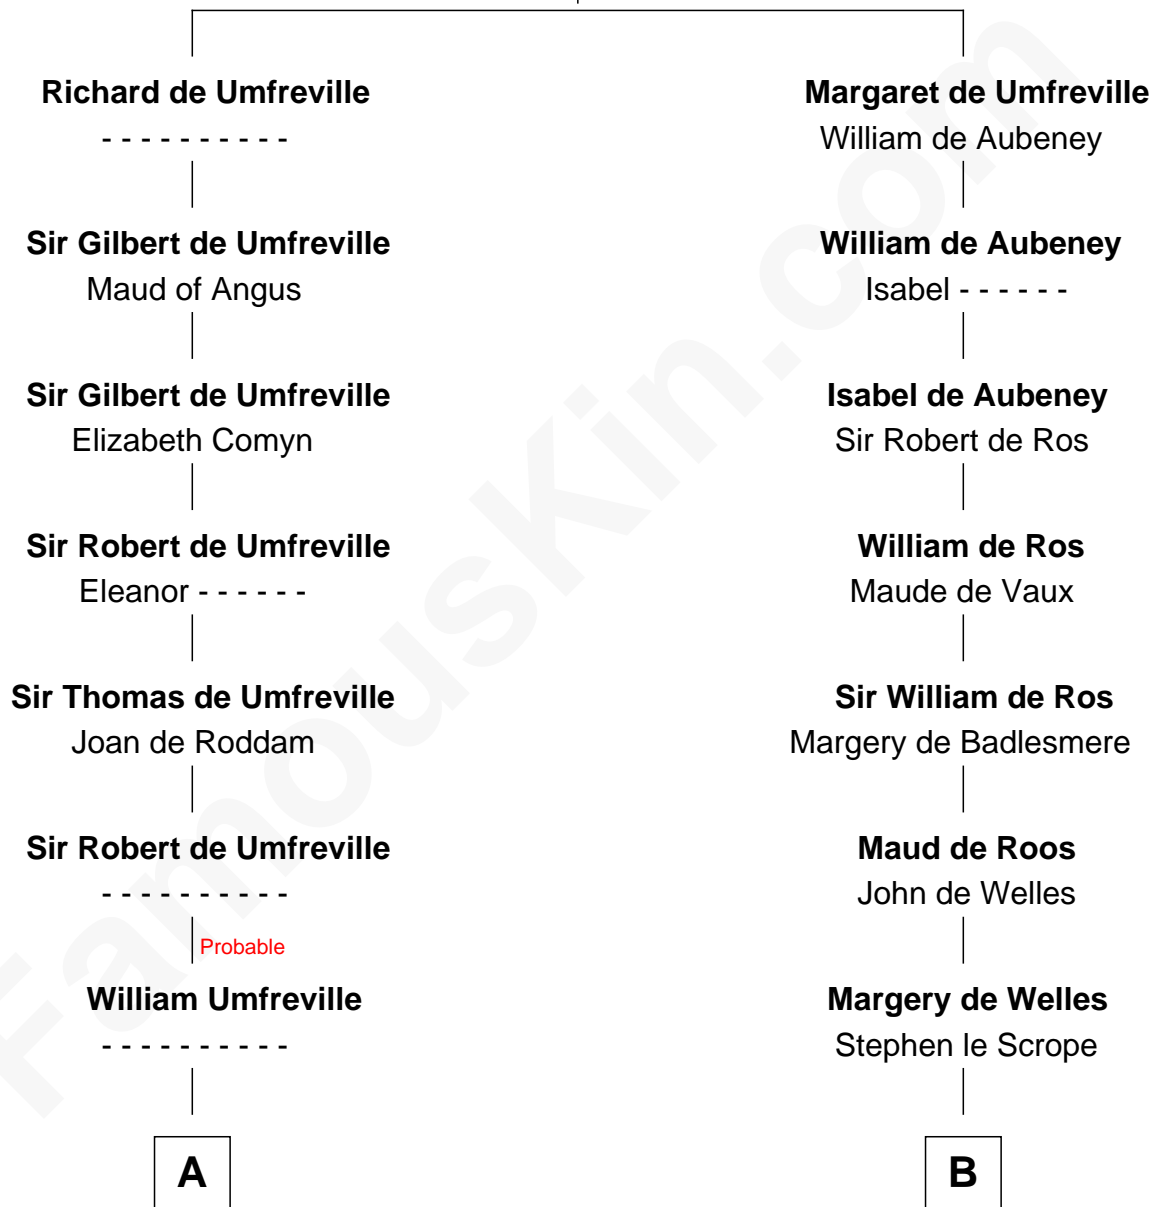

## Relationship Chart of

### Helen (Herron) Taft

First Lady of President William H. Taft

18th cousin 1 time removed of

### Benjamin Harrison V

Signer of the Declaration of Independence

**Sir Odinel de Umfreville**

Alice de Lucy

**C**

**Maria Clinton**

Ela Collins

**Harriet Anne Collins**