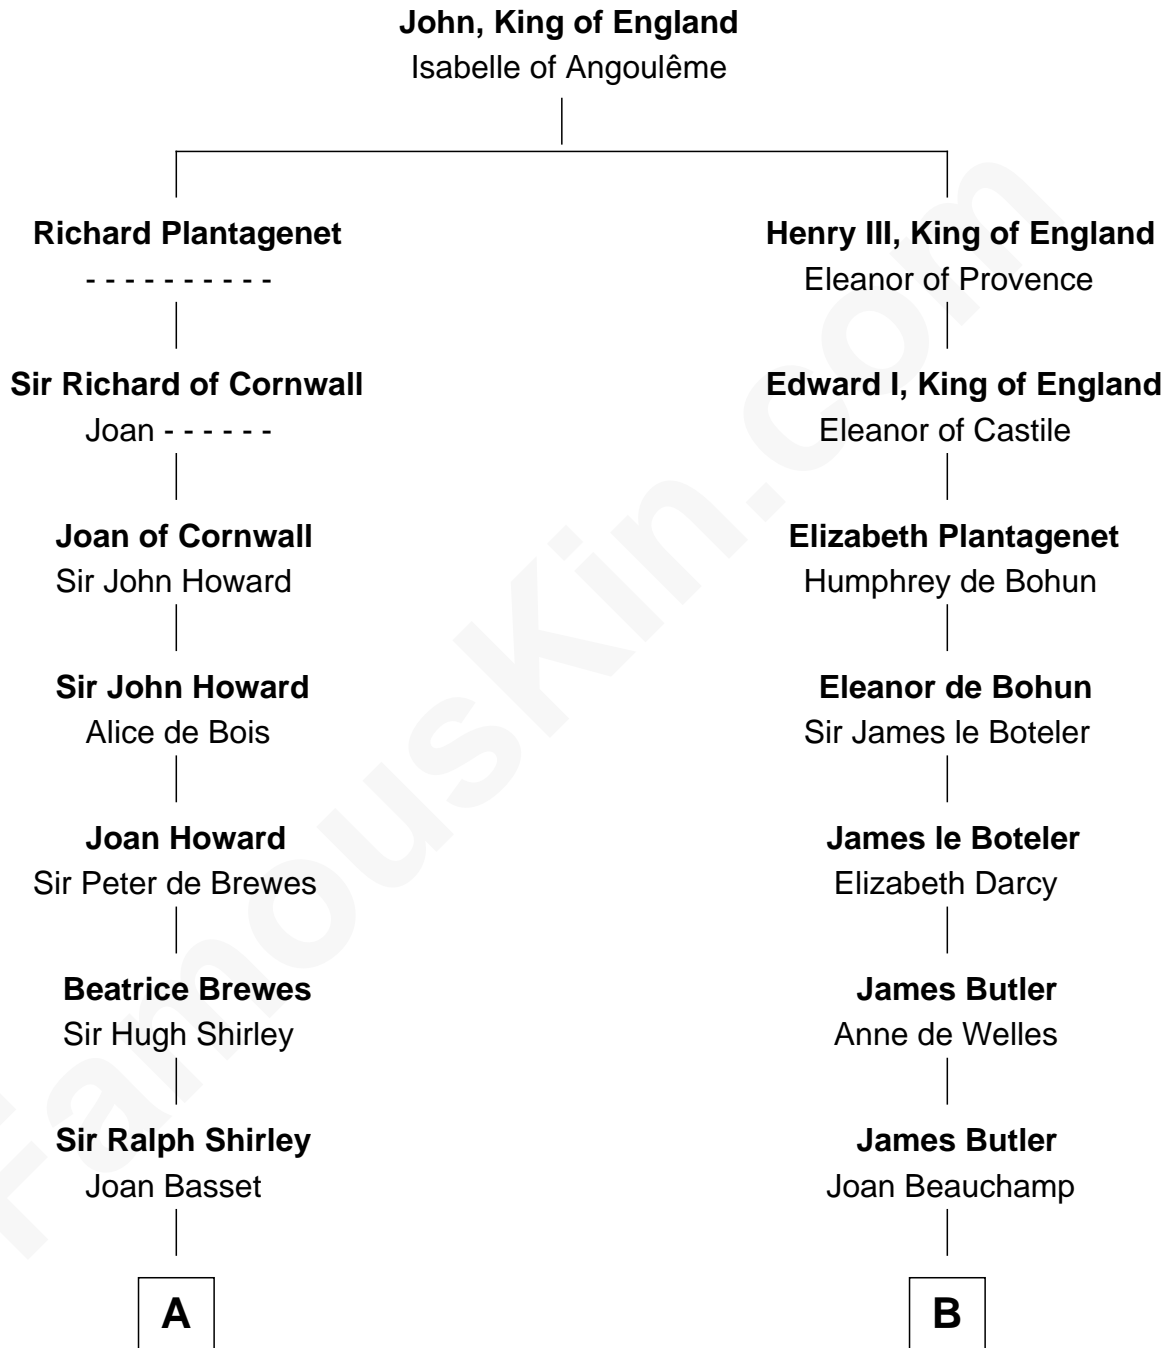

FamousKin.com

Relationship Chart of

Helen (Herron) Taft

First Lady of President William H. Taft

20th cousin 1 time removed of

Jay Gould

American Railroad "Robber Baron"

C

Joanna Wilcockson

David Welles

Charity Welles

Rev. Isaac Clinton

Maria Clinton

Ela Collins

Harriet Anne Collins

John Williamson Herron

Mary More

Jay Gould

"Robber Baron"